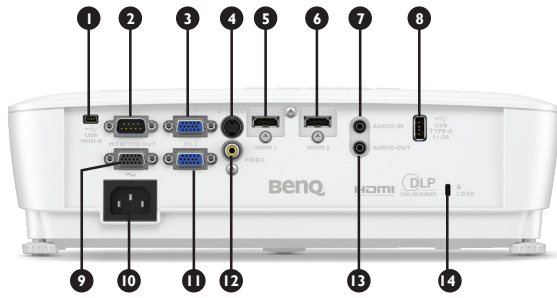

## Input and Output Terminals

- 1 USB Type min B (For FW upgrade)
- 2 RS232 Input (D-sub 9pin, male)
- 3 Computer Input (D-sub 15pin, Female)
- 4 S-Video
- 5 HDMI 1
- 6 HDMI 2
- 7 Audio Input (mini jack)
- 8 USB Type A (1.5A power)
- 9 Monitor Output (D-sub 15pin, Female)
- 10 AC Power cord inlet
- 11 Computer Input (D-sub 15pin, Female)
- 12 Composite Video (RCA)
- 13 Audio Output (mini jack)
- 14 Kensington anti-theft lock slot