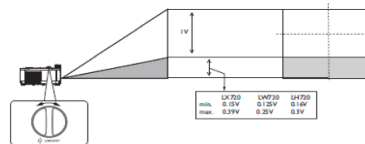

Shifting the projection lens