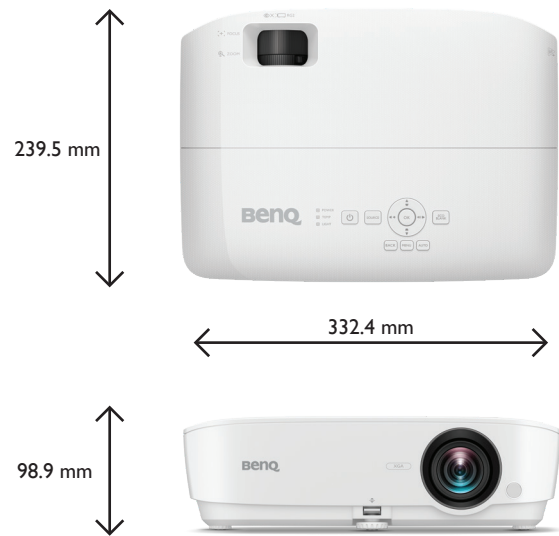

Dimensions