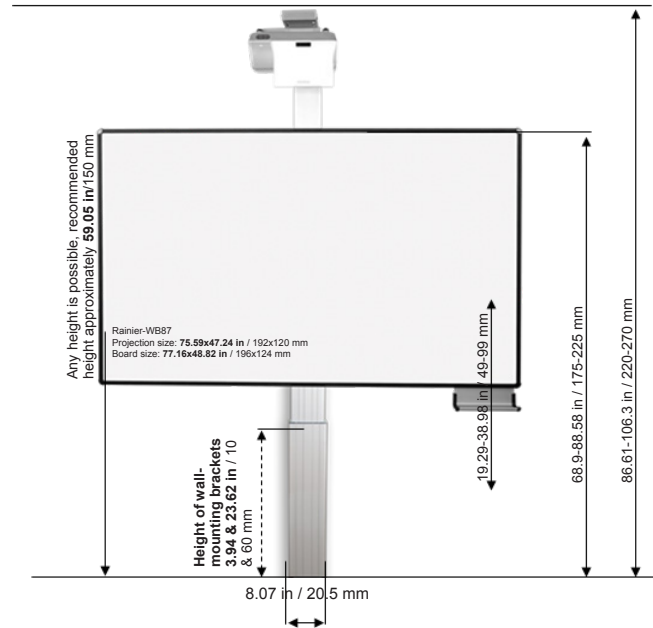

Rainier
IPD

Height Adjustable
Wall Mount
for
Interactive Projectors

Electrical height adjustable column system for wall mounting for interactive projectors.

205 Westwood Ave, Long Branch, NJ 07740
Phone: 866-94 BOARDS (26273) / (732)-222-1511
Fax: (732)-222-7088 | E-mail: sales@touchboards.com

Rainier-50CMCLM

Electrical height adjustable column for wall mounting or mobile use. For height adjustable or height adjustable and tiltable stands. For use with IP or IFPD, US-cable. 19.68 in / 50 cm vertical adjustment. Four button remote control.

Rainier-P8WBFRAME

Frame for height adjustable mounts. For use with Rainier-WB87 and Rainier-WB95. Includes projector mount for use with ProjectoWrite8.

Rainier-WB87

Whiteboard 87" (16:10), black frame, projection size: 75.59 x 47.24 in/192 x 120 cm, board size: 77.16 x 48.82 in/196 x 124 cm, four point wall mounting brackets, small pen tray.

Maximum Load

> 551.16 lbs / 250 kg

System Weight

Approx. 220.46 lbs / 100 kg