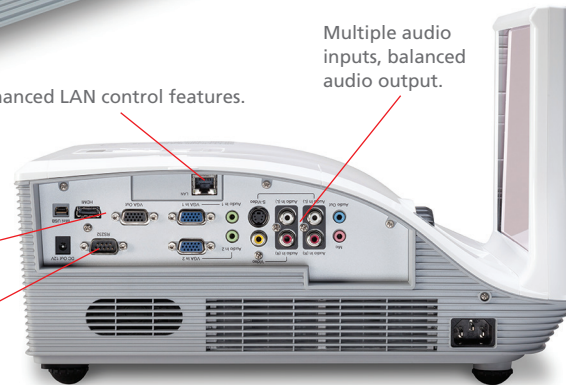

Brilliance, guaranteed.

Never worry about expensive bulb replacement again. Lamps For Life is a BOXLIGHT exclusive: a managed, one time fee, bulb replacement program. $99.00 for education users, $299.00 for corporate customers.* That's it, for as long as you own your BOXLIGHT.

* Some conditions apply.

24/7/365

US-based technical support