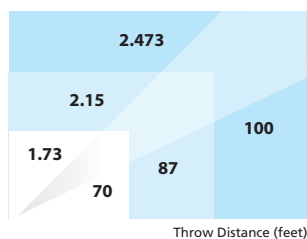

KEY FEATURES

- Ultra sharp, as short as 23.5 in ~29.7 in diag. @ 25.75"
- 3D capable
- Multiple wall color options
- Microphone input
- Filter free design
- Multiple display modes
- Interactive projector add-ons available
- Can be updated to include P10 touch functionality

Diagonal Image Size (inches)