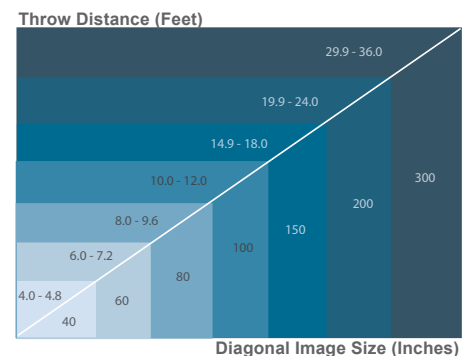

Award Winning Technical Support 24/7/365

BOXLIGHT products come with free lifetime technical support. Speak with a hands-on, in-house, ISF Certified® technician ready to service your projector should the need arise.