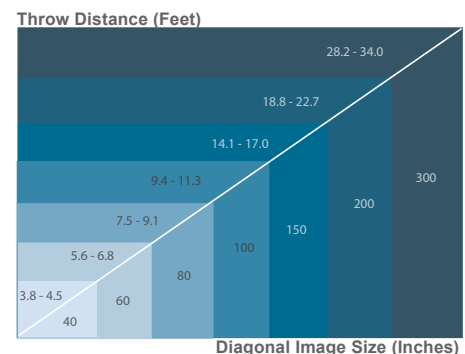

Award Winning Technical Support 24/7/365

BOXLIGHT products come with free lifetime technical support. Speak with a hands-on, in-house, ISF Certified® technician ready to service your projector should the need arise.