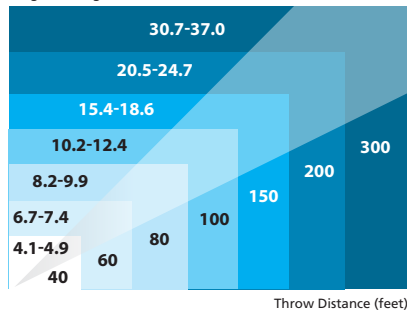

P7 WX32N

Standard Throw Interactive Projector

Power, Connect, Interact

Use the included LightPens to control your mouse and emulate touch features, using up to 5 pens at one time!

KEY FEATURES

- Standard throw wide screen (WXGA) projector
- Networkable
- Auto keystone
- Multiple display modes
- Variable iris
- Blank screen hot key
- Freeze function
- Closed captioning
- Multiple anti-theft features
- 10 second start up
- 60 second cool down
- Wired interactive projector

Diagonal Image Size (inches)

Model	P7 WX32N
Technology	.59" 3 x TFT LCD Panels
Brightness	3200 lumens (standard) / 2250 lumens (economy)
Native Resolution	WXGA (1280 x 800)
Supported Resolution	up to 1600 x 1200 (UXGA)
Brightness Uniformity	85%<
Projection Methods	Desktop front/rear, Ceiling front/rear
Optical Offset	9:1
Contrast Ratio	4000:1
Aspect Ratio	Native 16:10; Compatible 4:3
Image Size	40 in ~ 300 in
Projection Distance	Wide: 46 in ~ 352 in / 1.174 m ~ 8.943 m Tele: 55 in ~ 422 in / 1.413 m ~ 10.737 m
Throw Ratio	1.45 ~ 1.73:1 *allow 3-5% variance on all throw ratios
Speaker	1 x 7W
Zoom Ratio	1.2:1
Digital Zoom	1/4 ~ 16
Keystone Correction	Auto +/- 30 degrees
Horizontal Scan Rate	15 ~ 100 kHz
Vertical Scan Rate	48 ~ 85 Hz
Lens Type	Manual zoom / focus
Lamp	Ushio 230W
Lamp Life	4000 hr (standard) / 6000 hr (economy)
Remote Control	Multi-function remote with battery
Noise Level	36db@1m (standard) / 32db@1m (economy)
Power Supply	100 ~ 240V AC @ 50 ~ 60Hz
Power Consumption	280W (standard) <.5W in standby mode
Safety Certifications	CE, CCC, CB, CECP, cTUVus, CE, FCC
Computer Compatibility	UXGA, SXGA, XGA, SVGA, VGA PC and Macintosh compatible
Video Compatibility	PAL, SECAM, NTSC 4.43, PAL-M, PAL-N 480i/p, 576i/p, 720p, 1080i