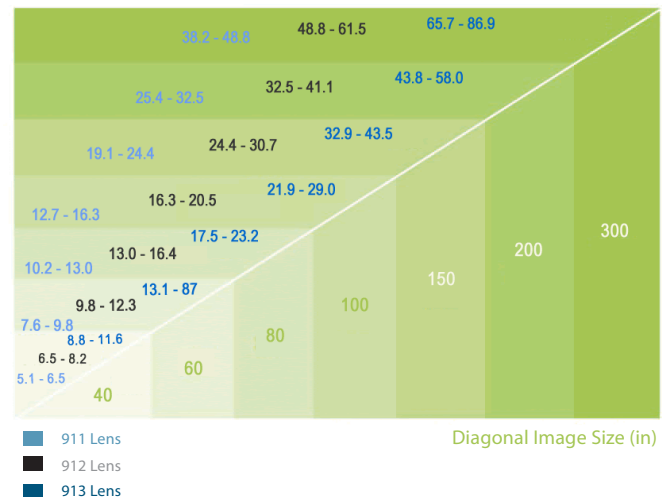

Model	PRO4200SL-NL
Technology	.74" 3LCD
Brightness	4200 Lumens (standard) 3200 Lumens (economy)
Native Resolution	1280 x 800 (WXGA)
Supported Resolution	1600 x 1200 (UXGA)
Colors	16.7 Million
Brightness Uniformity	85%<
Projection Methods	Tabletop front/rear; Ceiling front/rear
Contrast Ratio	600:1
Aspect Ratio	Native 16:10; Compatible 16:9, 4:3
Image Size	40 in to 300 in / 1.02 m to 7.6 m
Projection Distance	4 ft to 36 ft / 1.22 m to 10.97 m
Lens	Manual zoom and focus
Keystone Correction	Vertical +/- 30 degrees
Horizontal Scan Rate	31 to 92 kHz
Vertical Scan Rate	48 to 120Hz
Audio Output	1 x 8W mono speaker
Lamp	330W (standard) / 264W (economy)
Lamp Life	2000 (standard) / 3000 (economy)
Remote Control	Multi-function IR remote with laser pointer
Noise Level	38dB (standard) / 34dB (economy)
Power Supply	AC Input 100-240V
Power Consumption	450W <1W in standby mode
Computer Compatibility	UXGA, WXGA, SXGA+, SXGA, XGA, SVGA, VGA resized; VESA standards; PC and Macintosh compatible
Video Compatibility	EDTV (480p), HDTV (720p, 1080i), NTSC/NTSC 4.43, PAL B/G/H/I/M/N 60, SECAM
Connectivity	Component (RCA x3) DVI-I, VGA-in, composite video, S-video, RCA stereo audio-in (x2), mini-jack audio-in (x2), USB for mouse control, VGA-out, mini-jack audio-out
Service and Network Control	RS232X, RJ45
Weight	16.7 lbs / 7.6 kg with lens
Dimensions (W x H x D)	18.9 in x 6.1 in x 14.4 in / 48 cm x 15.5 cm x 36.6 cm
Operating Temperature	N/A
Standard Accessories	AC power cord, VGA cable, USB cable, remote control with batteries, user manual (CD)
Optional Accessories	Optional lenses, replacement remote control, harsh environment filter component, video cable, DVI-D cable, ceiling mount, S-video cable, carrying case
OPTIONAL LENSES	
PRO5000SL-911	1.8 - 2.3 Zoom Ratio 1.27
PRO5000SL-912	2.3 - 2.8 Zoom Ratio 1.25
PRO5000SL-913	3.1 - 4.1 Zoom Ratio 1.26