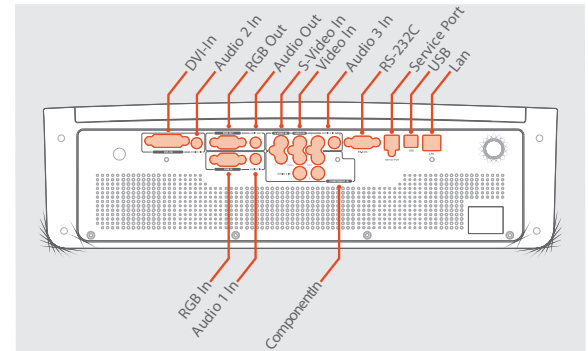

Throw Distance (ft)