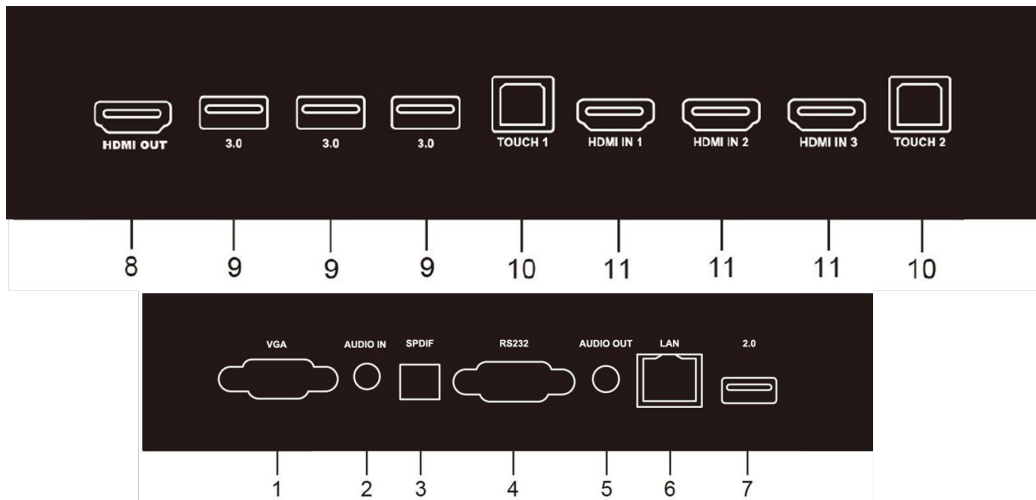

Specifications

Dimensions and Weight	
Overall Dimensions (W x H x D)	1,489 mm x 897 mm x 86 mm (58.6 in. x 35.3 in. x 3.4 in.)
Net Weight	40.2 kg (88.7 lb)
Packaged Dimensions (W x H x D)	1,656 mm x 1,050 mm x 204 mm (65.2 in. x 41.3 in. x 8.03 in.)
Gross Weight	51.3 kg (113.1 lb)
Effective Screen Size (W x H)	1,428 mm x 803 mm (56.24 in. x 31.63 in.)
Active Screen Size	65 in. diagonal
Image	
Screen Type	LCD (IPS type)
Display Format Native Resolution	3,840 x 2,160
Aspect Ratio	16:9
Picture Response Time (Gray to Gray)	8 ms
Refresh Frequency	60 Hz
Pixel Pitch	0.372 mm x 0.372 mm
Panel Resolution	3,840 x 2,160
Display Colors	1.07 B (10-bit)
Brightness (Typical)	350 cd/m ²
Contrast Ratio	1,200:1
Viewing Angle	Hor. 178°, Ver. 178°
Backlight Life	Direct light-emitting diode (LED) illumination rated at 50,000 hours

- ProColor3 Interactive Flat Panel
- OKTOPUS Basics
- OKTOPUS GamesZones
- OKTOPUS Blend
- MimioStudio Basics
- MimioConnect

Drawings

Connections

Number	Items	Function description
1	VGA	External computer image input
2	AUDIO IN	External computer audio input
3	SPDIF	Carry multichannel sound via optical signals.
4	RS232	Serial interface, used for mutual transfer of data between devices
5	AUDIO OUT	Audio output to the external speaker
6	LAN	Connect RJ45 terminals
7	2.0	USB 2.0, connect USB devices such as mobile hard disk, U disk, USB keyboard and mouse, USB drives, etc.
8	HDMI OUT	Connect to the devices with HDMI input function
9	3.0	USB 3.0, connect USB devices such as mobile hard disk, U disk, USB keyboard and mouse, USB drives, etc.
10	TOUCH	Touch signal output to the external computer
11	HDMI IN	High-definition multimedia interface signal input, connect to devices with HDMI output interface (personal computer with HDMI output, set-top box, or another video device)
12	AC IN	AC power input, connect AC power supply
13	AC SWITCH	To open or shut down AC power supply. "I" means power on, "O" means power off