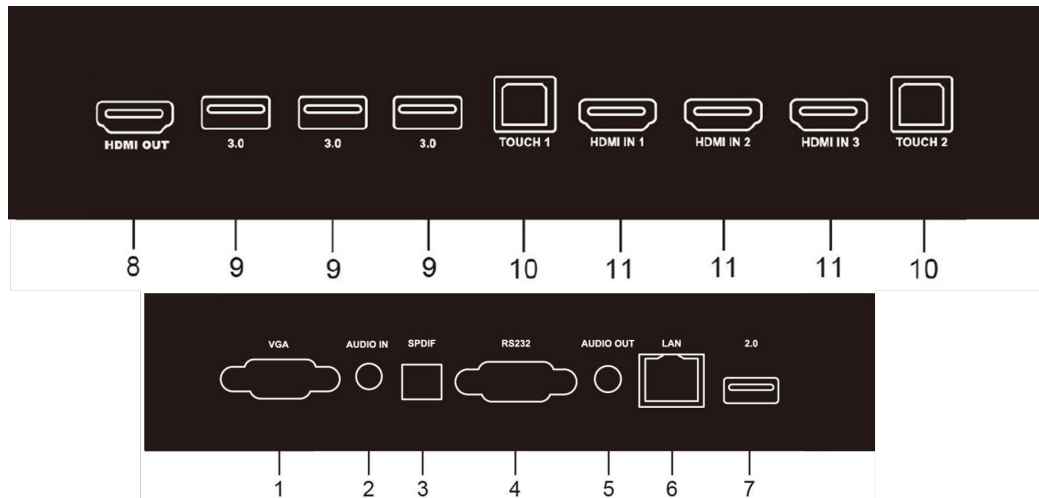

Specifications

Dimensions and Weight	
Overall Dimensions (W x H x D)	1,957.2 mm x 1,160 mm x 86 mm (77.1 in. x 45.7 in. x 3.4 in.)
Net Weight	64.65 kg (142.6 lb)
Packaged Dimensions (W x H x D)	2,211 mm x 1,370 mm x 280 mm (87.1 in. x 53.9 in. x 11.0 in.)
Gross Weight	95.6 kg (210.8 lb)
Effective Screen Size (W x H)	1,895 mm x 1,065 mm (74.6 in. x 41.9 in.)
Active Screen Size (Diagonal)	86 in.
Image	
Display Format Native Resolution	3,840 x 2,160
Aspect Ratio	16:9
Picture Response Time (Gray to Gray)	8 ms
Refresh Frequency	60 Hz
Pixel Pitch	0.49 mm x 0.49 mm
Panel Resolution	3,840 x 2,160
Display Colors	1.07 B (10-bit)
Brightness (Typical)	350 nits
Contrast Ratio	1,200:1
Viewing Angle	Hor. 178°, Ver. 178°
Backlight Life	Direct light-emitting diode (LED) illumination rated at 50,000 hours

- ProColor3 Interactive Flat Panel
- OKTOPUS Basics
- OKTOPUS GamesZones
- OKTOPUS Blend
- MimioStudio Basics
- MimioConnect

Drawings

Connections

Number	Items	Function description
1	VGA	External computer image input
2	AUDIO IN	External computer audio input
3	SPDIF	Carry multichannel sound via optical signals.
4	RS232	Serial interface, used for mutual transfer of data between devices
5	AUDIO OUT	Audio output to the external speaker
6	LAN	Connect RJ45 terminals
7	2.0	USB 2.0, connect USB devices such as mobile hard disk, U disk, USB keyboard and mouse, USB drives, etc.
8	HDMI OUT	Connect to the devices with HDMI input function
9	3.0	USB 3.0, connect USB devices such as mobile hard disk, U disk, USB keyboard and mouse, USB drives, etc.
10	TOUCH	Touch signal output to the external computer
11	HDMI IN	High-definition multimedia interface signal input, connect to devices with HDMI output interface (personal computer with HDMI output, set-top box, or another video device)
12	AC IN	AC power input, connect AC power supply
13	AC SWITCH	To open or shut down AC power supply. "I" means power on, "O" means power off