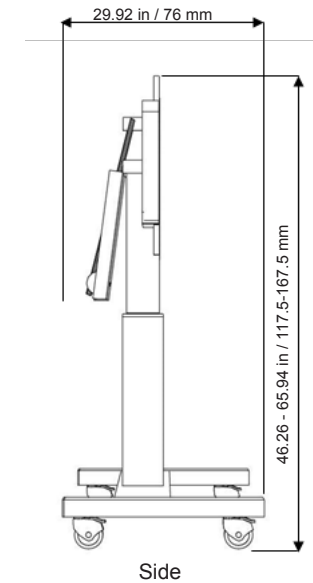

Be Brilliant.

Rainier
IFPD-MOBTLT

Height Adjustable
Mobile Cart
for
Interactive Flat Panels

Mobile stand with electrical height. Adjustable and tiltable column system for interactive monitors from 46-100 inches.

Touchboards

205 Westwood Ave, Long Branch, NJ 07740
Phone: 866-94 BOARDS (26273) / (732)-222-1511
Fax: (732)-222-7088 | E-mail: sales@touchboards.com

Rainier-Mobile Base	Mobile base standard
Rainier-50CMCLM	Electrical height adjustable column for wall mounting or mobile use. For height adjustable or height adjustable and tiltable stands. For use with IP or IFPD, US-cable. 19.68 in / 50 cm vertical adjustment. Four button remote control.
Rainier-TADJ	Frame for height adjustable and tiltable stands. For use with IP or IFPD.
Maximum Load	> 551.16 lbs / 250 kg
System Weight	Approx. 165.35 lbs / 75 kg