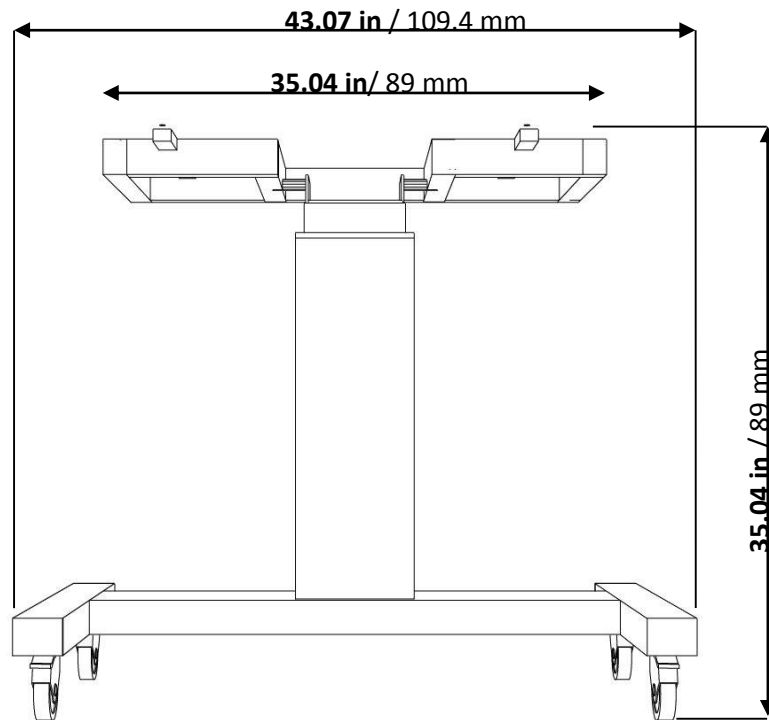

Rainier
IFPD-MOBTLT

Height Adjustable
Mobile Cart
for
Interactive Flat Panels