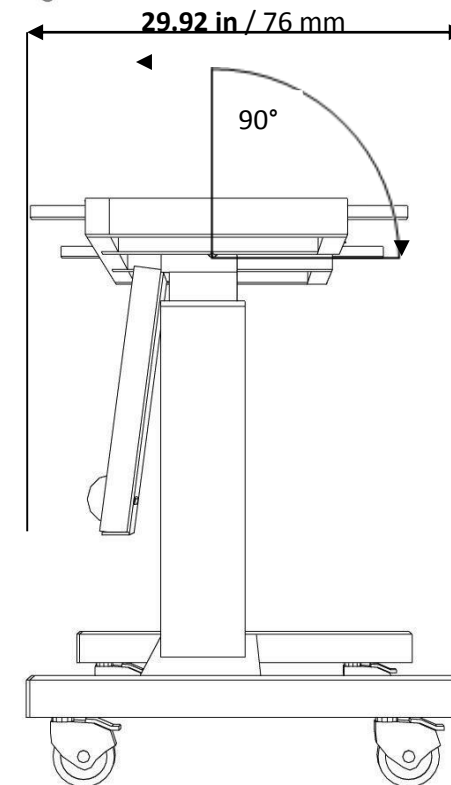

Rainier
IFPD-MOBTLT

Height Adjustable
Mobile Cart
for
Interactive Flat Panels