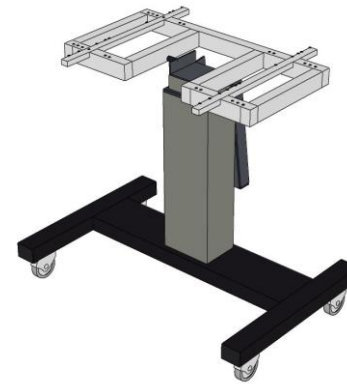

Be Brilliant.

Rainier
IFPD-MOBTLT

Height Adjustable
Mobile Cart
for
Interactive Flat Panels

Mobile stand with electrical height. Adjustable and tiltable column system for interactive monitors from 46-100 inches.

Touchboards

205 Westwood Ave, Long Branch, NJ 07740
Phone: 866-94 BOARDS (26273) / (732)-222-1511
Fax: (732)-222-7088 | E-mail: sales@touchboards.com

Rainier-Mobile Base	Mobile base standard
Rainier-50CMCLM	Electrical height adjustable column for wall mounting or mobile use. For height adjustable or height adjustable and tiltable stands. For use with IP or IFPD, US-cable. 19.68 in / 50 cm vertical adjustment. Four button remote control.
Rainier-TADJ	Frame for height adjustable and tiltable stands. For use with IP or IFPD.
Maximum Load	> 551.16 lbs / 250 kg
System Weight	Approx. 165.35 lbs / 75 kg

BOXLIGHT
Presenting a Better Way
360.464.2119 | www.boxlight.com

Rainier
IFPD-MOBTLT

Height Adjustable
Mobile Cart
for
Interactive Flat Panels

Rainier
IFPD-MOBTLT
Height Adjustable
Mobile Cart
for
Interactive Flat Panels