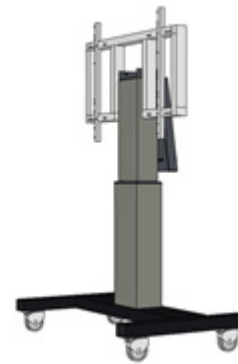

Be Brilliant.

Rainier
IFPD-MOBTLT

Height Adjustable
Mobile Cart
for
Interactive Flat Panels

Mobile stand with electrical height. Adjustable and tiltable column system for interactive monitors from 46-100 inches.

Touchboards

205 Westwood Ave, Long Branch, NJ 07740
Phone: 866-94 BOARDS (26273) / (732)-222-1511
Fax: (732)-222-7088 | E-mail: sales@touchboards.com

Rainier-Mobile Base	Mobile base standard
Rainier-50CMCLM	Electrical height adjustable column for wall mounting or mobile use. For height adjustable or height adjustable and tiltable stands. For use with IP or IFPD, US-cable. 19.68 in / 50 cm vertical adjustment. Four button remote control.
Rainier-TADJ	Frame for height adjustable and tiltable stands. For use with IP or IFPD.
Maximum Load	> 551.16 lbs / 250 kg
System Weight	Approx. 165.35 lbs / 75 kg