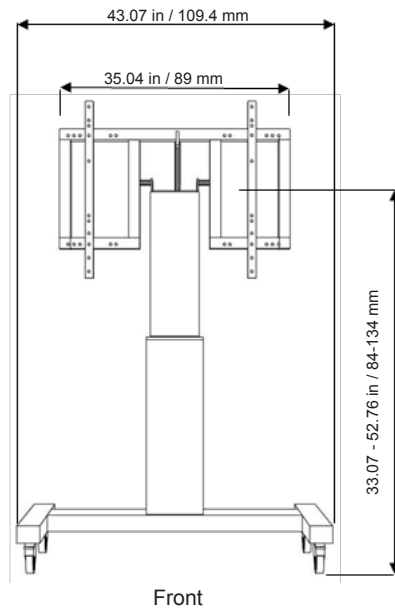

Be Brilliant.

Rainier
IFPD-MOBTLT

Height Adjustable
Mobile Cart
for
Interactive Flat Panels

Mobile stand with electrical height. Adjustable and tiltable column system for interactive monitors from 46-100 inches.

Touchboards

205 Westwood Ave, Long Branch, NJ 07740
Phone: 866-94 BOARDS (26273) / (732)-222-1511
Fax: (732)-222-7088 | E-mail: sales@touchboards.com

Rainier-Mobile Base	Mobile base standard
Rainier-50CMCLM	Electrical height adjustable column for wall mounting or mobile use. For height adjustable or height adjustable and tiltable stands. For use with IP or IFPD, US-cable. 19.68 in / 50 cm vertical adjustment. Four button remote control.
Rainier-TADJ	Frame for height adjustable and tiltable stands. For use with IP or IFPD.
Maximum Load	> 551.16 lbs / 250 kg
System Weight	Approx. 165.35 lbs / 75 kg