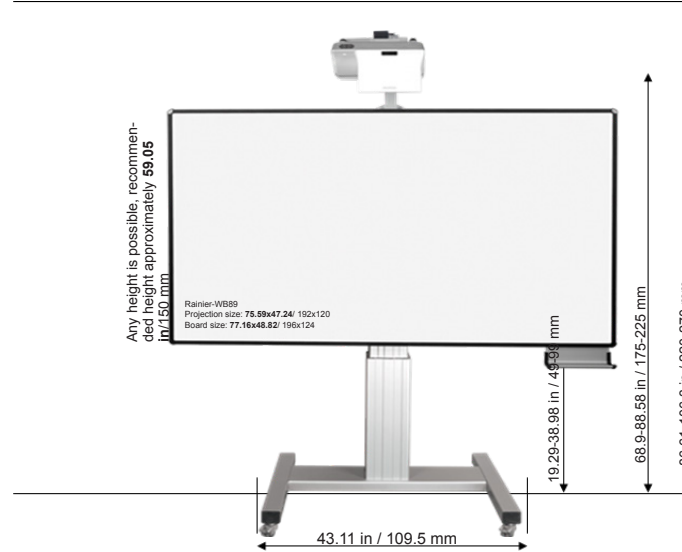

Be Brilliant.

Rainier
IPD-MOB

Height Adjustable
Mobile Cart
for
Interactive Projectors

Mobile stand with electrical height adjustable column system for interactive projectors.

Touchboards

205 Westwood Ave, Long Branch, NJ 07740
Phone: 866-94 BOARDS (26273) / (732)-222-1511
Fax: (732)-222-7088 | E-mail: sales@touchboards.com

Rainier-Mobile Base	Mobile base standard
Rainier-50CMCLM	Electrical height adjustable column for wall mounting or mobile use. For height adjustable or height adjustable and tiltable stands. For use with IP or IFPD, US-cable. 19.68 in / 50 cm vertical adjustment. Four button remote control.
Rainier-WBFrame	Frame for height adjustable mounts. For use with Rainier-WB87 and Rainier-WB95.
Rainier-WB87	Whiteboard 89" (16:10), black frame, projection size: 75.59 x 47.24 in/192 x 120 cm, board size: 77.16 x 48.82 in/196 x 124 cm, four point wall mounting brackets, small pen tray.
Rainier-P8 Mobile Mount	Projector mount for use with a Boxlight ProjectoWrite8, for mobile use, including adapter for use with Rainier-WB Frame, Rainier-WB87 and Rainier-WB95.
Maximum Load	> 551.16 lbs / 250 kg
System Weight	Approx. 264.55 lbs / 120 kg
Transport Depth	29.53 in / 75 cm
Transport Height	76.77 in / 195 cm