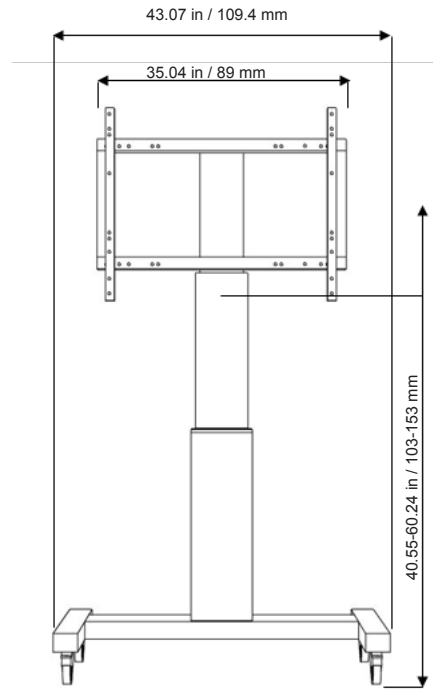

Rainier  
IFPD-MOB

Height Adjustable  
Mobile Cart  
for  
Interactive Flat Panels

*Mobile stand with electrical height and adjustable column system for interactive monitors from 42-100 inches.*

Front

Side

Rainier-Mobile Base

Mobile base standard

Rainier-50CMCLM

Electrical height adjustable column for wall mounting or mobile use. For height adjustable or height adjustable and tiltable stands. For use with IP or IFPD, US-cable. 19.68 in / 50 cm vertical adjustment. Four button remote control.

Rainier-HADJ

Frame for height adjustable mounts. For use with IFPD.

Maximum Load

> 551.16 lbs / 250 kg

System Weight

Approx. 165.35 lbs / 75 kg

Rainier  
IFPD-MOB

Height Adjustable  
Mobile Cart  
for  
Interactive Flat Panels