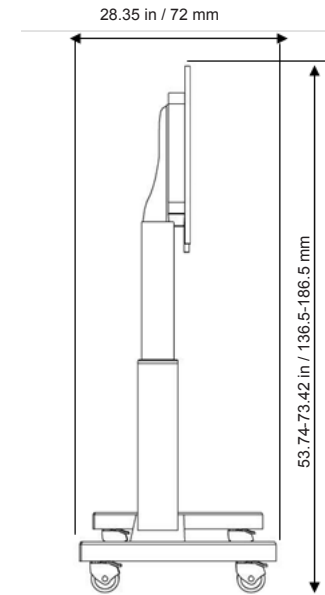

Rainier  
IFPD-MOB

Height Adjustable  
Mobile Cart  
for  
Interactive Flat Panels

*Mobile stand with electrical height and adjustable column system for interactive monitors from 42-100 inches.*

Front

Side

Rainier-Mobile Base

Mobile base standard

Rainier-50CMCLM

Electrical height adjustable column for wall mounting or mobile use. For height adjustable or height adjustable and tiltable stands. For use with IP or IFPD, US-cable. 19.68 in / 50 cm vertical adjustment. Four button remote control.

Rainier-HADJ

Frame for height adjustable mounts. For use with IFPD.

Maximum Load

> 551.16 lbs / 250 kg

System Weight

Approx. 165.35 lbs / 75 kg

Rainier  
IFPD-MOB

Height Adjustable  
Mobile Cart  
for  
Interactive Flat Panels