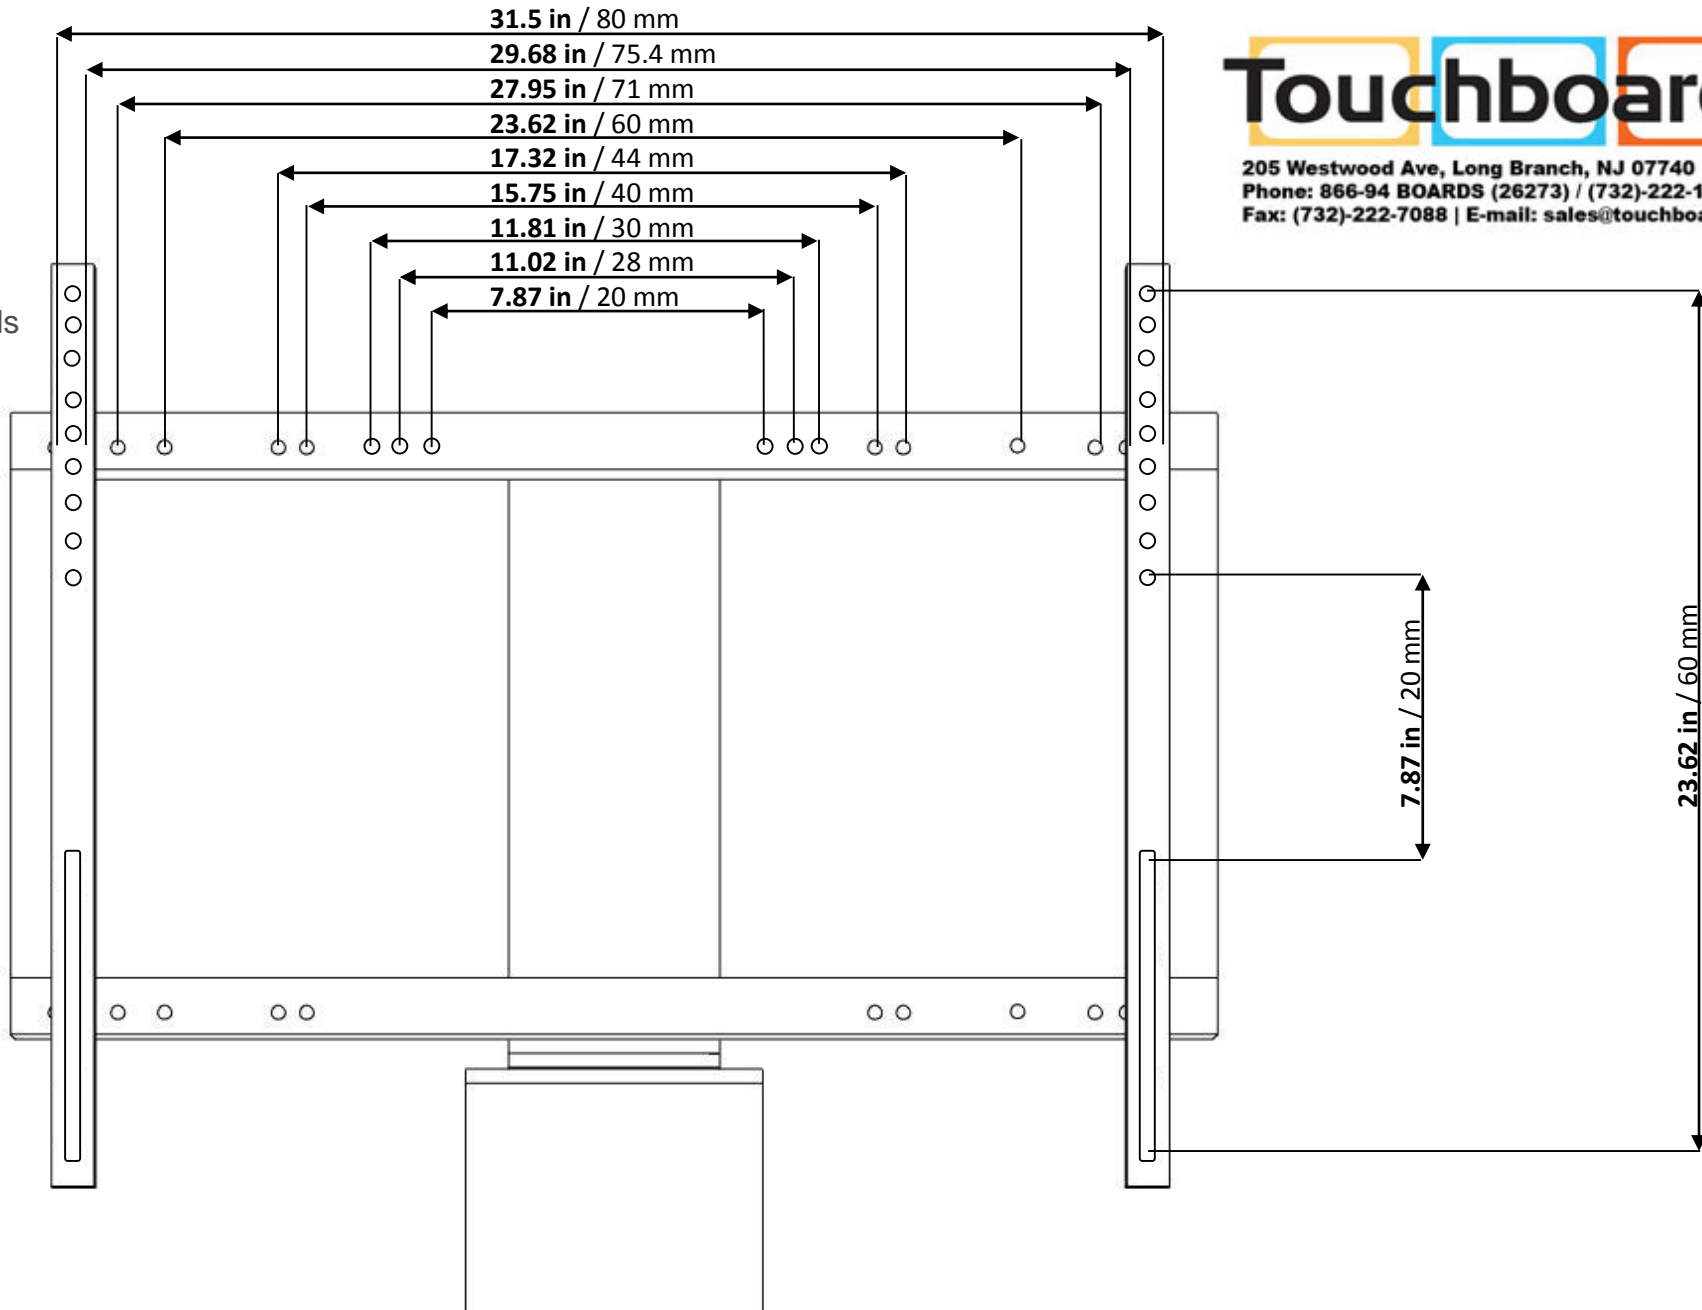

Rainier  
IFPD-MOB

Height Adjustable  
Mobile Cart  
for  
Interactive Flat Panels

*Mobile stand with electrical height and adjustable column system for interactive monitors from 42-100 inches.*

Front

Side

Rainier-Mobile Base

Mobile base standard

Rainier-50CMCLM

Electrical height adjustable column for wall mounting or mobile use. For height adjustable or height adjustable and tiltable stands. For use with IP or IFPD, US-cable. 19.68 in / 50 cm vertical adjustment. Four button remote control.

Rainier-HADJ

Frame for height adjustable mounts. For use with IFPD.

Maximum Load

> 551.16 lbs / 250 kg

System Weight

Approx. 165.35 lbs / 75 kg

Rainier  
IFPD-MOB

Height Adjustable  
Mobile Cart  
for  
Interactive Flat Panels