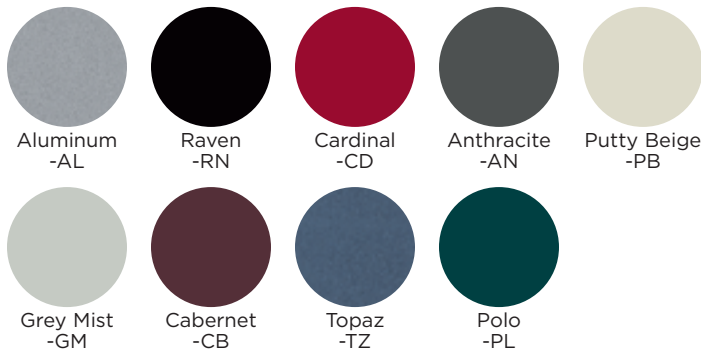

FEATURES

- Ideal height to enhance children's educational activities by organizing and displaying books, games, DVD's and other media materials in a format for easy browsing and distribution.
- Four bins (two each shelf) are slanted to angle titles up 15° and include 12 moveable bin dividers to allow for plenty of display options.
- End panels are perforated for added style.
- Easy grip rounded handles and quiet transportation on easy-rolling 5" "Quiet Glide" casters, two with locking brakes, to make it easy to turn and safely travel over thresholds and other obstacles.
- Durable all-steel construction finished in nine powder paint options for years of reliable strength.
- Shelves are arc welded into place for maximum strength and minimal assembly, all you do is install the casters.
- Constructed from "prime" steel which has a 25% to 35% post-consumer recycled content. Truck is over 95% recyclable at the end of the product life cycle. All steel Bretford book trucks are certified to GREENGUARD Children & Schools Indoor Air Quality standards.

DIMENSIONS

B234- Overall: 36" w x 18" d x 38" h
Book Bin (2 each shelf): 34" w x 6-3/8" d x 5-1/4" h
Distance Between Shelves: 12-5/8" (from the lowest point on top shelf)

WEIGHT AND FREIGHT CLASS

68 lbs., Freight class 125
Ships assembled in one (1) carton pack, just install the casters

CARTON DIMENSIONS

Carton Dimensions B234-_: 38" w x 20" d x 41" h

COLOR & UPC CODE

B234-AL	Aluminum (metallic)	0 96633 18442 2
B234-RN	Raven	0 96633 23371 7
B234-CD	Cardinal	0 96633 23057 0
B234-AN	Anthracite	0 96633 23059 4
B234-PB	Putty Beige	0 96633 23070 9
B234-GM	Grey Mist	0 96633 14092 3
B234-CB	Cabernet	0 96633 23370 0
B234-TZ	Topaz (metallic)	0 96633 23056 3
B234-PL	Polo	0 96633 23058 7

A HIGHER FORM OF FUNCTION

BRETFORD

11000 SEYMOUR AVENUE
FRANKLIN PARK, ILLINOIS 60131 USA
TOLL FREE PHONE 800-521-9614
PHONE 847-678-2545
TOLL FREE FAX 800-343-1779
FAX 847-678-0852
WWW.BRETFORD.COM