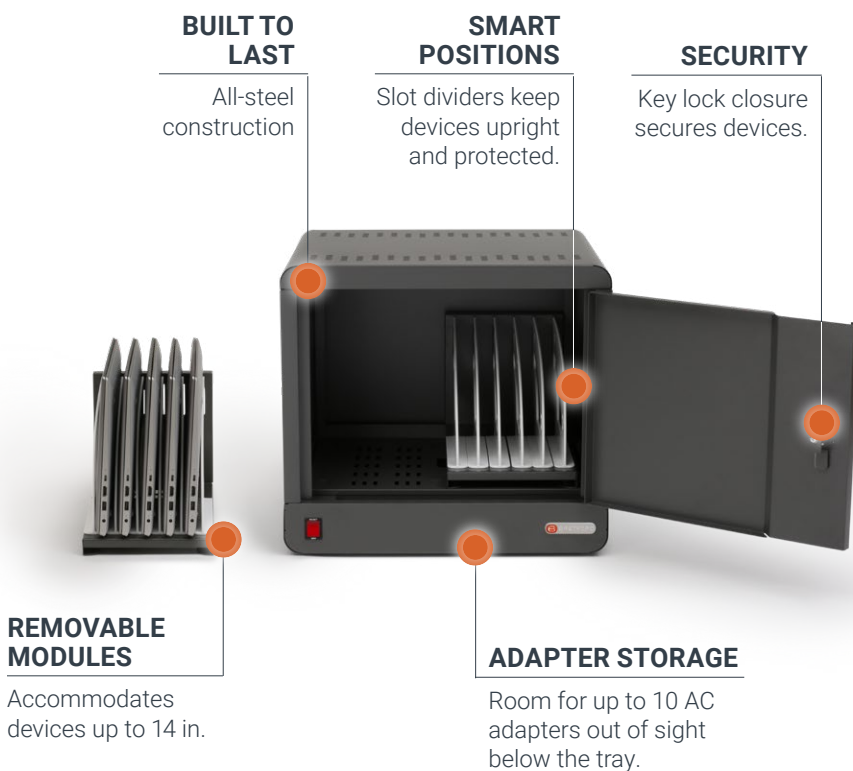

CUBE[®] Micro Station

10

DEVICE CAPACITY

BUILT TO LAST

All-steel construction

SMART POSITIONS

Slot dividers keep devices upright and protected.

SECURITY

Key lock closure secures devices.

REMOVABLE MODULES

Accommodates devices up to 14 in.

ADAPTER STORAGE

Room for up to 10 AC adapters out of sight below the tray.

YOUR PRODUCT. YOUR IDENTITY.

Choose from one of our 16 colors or personalize your station by branding with your own.

Construction

USA-sourced steel
Manufactured in Chicago, IL

Device Compatibility

Up to 14 in.

Power

AC: 120V AC, 12A, 50/60Hz

Shipment includes:

- CUBE[®] Micro Station
Ships fully assembled
- Power cord
- Keys
- Wall mounting kit

Dimensions are expressed W x D x H

| TVS10AC | |
|--------------------|-----------------------|
| STATION DIMENSIONS | 18.25 x 17 x 16.5 in. |
| SLOT DIMENSIONS | 1.25 x 14 x 9.9 in. |
| WEIGHT | 40 lbs. |