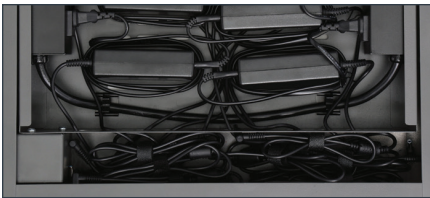

ADAPTER STORAGE | Room for up to 10 AC adapters out of sight below the tray.