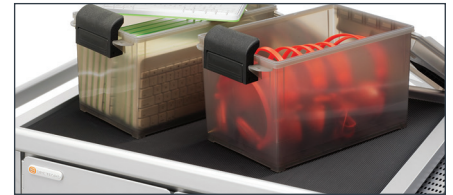

OPTIMIZED FOR iOS DEVICES

FULL RATE CHARGING | Provides simultaneous, maximum charging rate to each device.

STATUS ON DEMAND | LED lights positioned over each device let users know when devices are fully charged and ready for use.