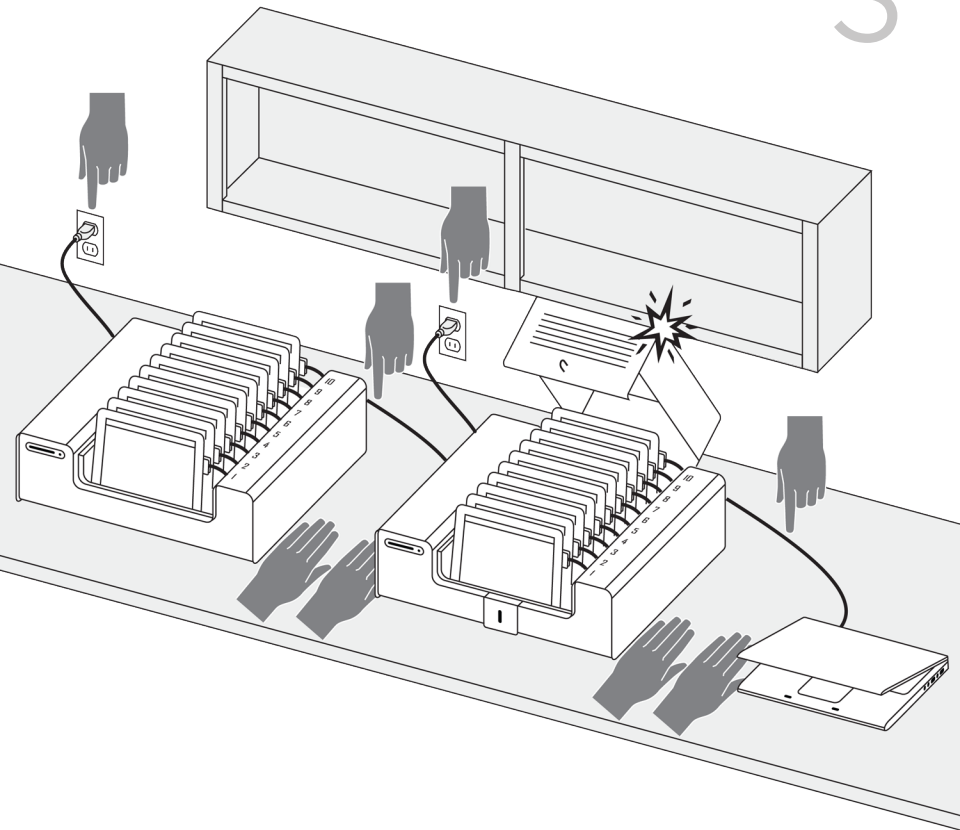

BRETFORD

LOCK DOWN KIT
INSTRUCTIONS

031-9231
02/2012

1

2

Thickness	3/4 in	1 in	1 1/4 in	1 1/2 in
	19 mm	25 mm	31 mm	38 mm
Bolt Size Bolts Not included	M6-25	M6-30	M6-40	M6-45
				

=

3