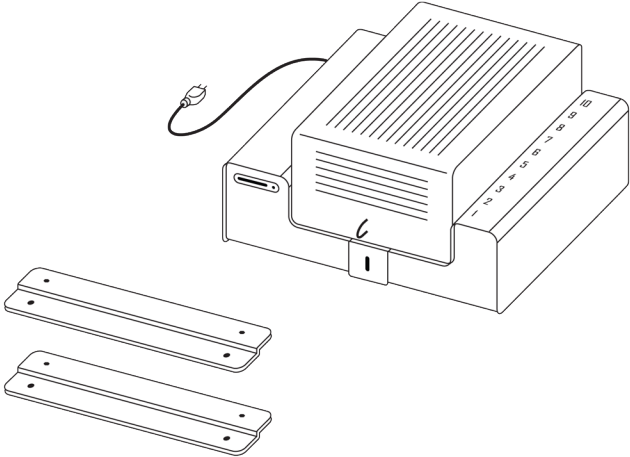

BRETFORD

LOCK DOWN KIT
INSTRUCTIONS

031-9231
02/2012

1

2

Thickness	3/4 in	1 in	1 1/4 in	1 1/2 in
	19 mm	25 mm	31 mm	38 mm
Bolt Size Bolts Not included	M6-25	M6-30	M6-40	M6-45
				

=

3