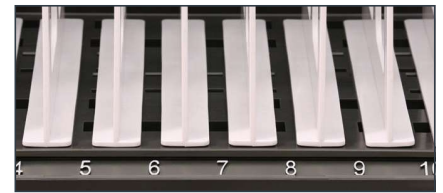

YOUR PRODUCT. YOUR IDENTITY.

Choose from one of our 16 colors and personalize by branding with your own logo.

CONVENIENT CABLE MANAGEMENT | The Cable Boss™ cord management system provides notched hooks that make it easy to organize cables and position cords neatly above devices.

AUXILIARY OUTLET CORD | Provides extra accessory outlet that can be thread through the top of the cart. Provides a maximum of 2 amps of power.

DEVICE IDENTIFICATION | Width adjustable dividers are numbered to keep organizing and assigning devices easy.

DIMENSIONS

	TCOREX24	TCOREX36	TCOREX45
DEVICE CAPACITY	24	36	45
CART DIMENSIONS	29.5 x 26 x 44.5 in.		
SLOT DIMENSIONS	width adjustable 1.25 - 1.5 in.		width adjustable 1 - 1.5 in.
WEIGHT	163 lbs.	175 lbs.	180 lbs.