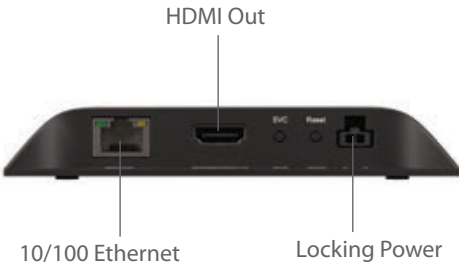

BRIGHTSIGN LS5

LOW-COST, POWERFUL PERFORMER

BrightSign LS5 is unrivaled at its price point, offering pristine HD, 4K, and HTML5 performance, along with a range of purpose-built signage features. Both the HD and 4K models effortlessly display looping video, HTML, graphics and support digital audio and USB-C interactive peripherals. With a locking power cord, ethernet, and optional dual antenna Wi-Fi module, signage is always connected to a free Control Cloud subscription and a preferred CMS. The LS5 is small and thin so it fits just about anywhere and runs BrightSign OS to maximize security, reliability, and longevity. The LS5 is a valuable, cost-effective option for a broad range of simple signage experiences.

FEATURES

- Plays flawless HD and 4K video, HTML5, graphics & digital audio
- Displays simple HTML5 widgets and animations
- Packed with unique signage features to enable captivating experiences
- Flexible for connected or offline environments
- Supports single touchscreen experiences
- Ultra-thin, efficient design easily fits into tight spaces & streamlines serviceability
- Runs BrightSign OS to boost reliability, security & uptimes

LS425

LS445

Back View