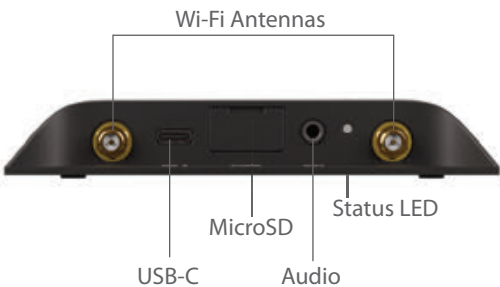

LS445

Front View