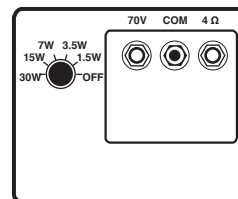

Wall Mounted

Ceiling Mounted

Pole Mounted
(Stainless Steel Band Not Included)

- Professional, Commercial Speaker
- **SELECTABLE SWITCH** – 4 Ω & 70 V Combination
- 70 V Transformer Tap – 1.5, 3.5, 7, 15, 30 W
- ABS Plastic Casing, Weatherized Aluminum Grill and Bracket
- Wall, Ceiling or Pole Mount Possibilities with the Included "C" Mount Bracket and Security Cable
- Available in Amplified Speaker Model AMP04TRP
- Black or White
- 5 Year Warranty

OWI[®]
OWI Incorporated
Established 1978
www.owi-inc.com

TRUMPET SPEAKER

Model: TRP470

4 Ω and 70 V Combination

GENERAL SPECS	TRP470	Wall Mounted	Ceiling Mounted	Pole Mounted
Description:	4", Full Range			Unique "C" Bracket Included. Stainless Steel Band Not Included.
Enclosure:	ABS Plastic			
Outdoor Rated:	Yes			
Selectable Switch:	4 Ω and 70 V Combination			
70 V Transformer Tap:	1.5, 3.5, 7, 15, 30 Watts			
Sensitivity (1W / 1M):	90 dB			
Power Handling (4 Ω):	80 W Max., 40 W Nom			
Frequency Response:				
Music	140 Hz - 20 kHz			
Speech	250 Hz - 3 kHz			
Dispersion (Horiz/Vert):	120° H x 90° V			
Throw (Distance):	60 Ft.			
Operating Temperature:	14° F to 176° F (-10° C to 80° C)			
Woofer Size:	4"			
Woofer Material:	Coated Paper			
Grill Material:	Aluminum			
Dimensions (H x W x D):	5.9 x 9.8 x 10" (150 x 249 x 254 mm)			
Weight:	6.8 Lbs.			
Mounting Hardware:	Unique "C" Bracket (Included)			
Terminal Cover Plate:	Included			
Security Cable:	Included			
Paintable:	Yes			
Color(s):	Black, White			
Warranty:	5 Years			