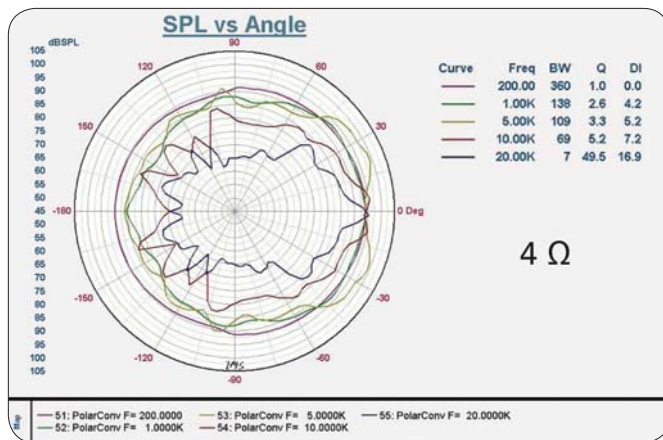

POLAR CHARTS