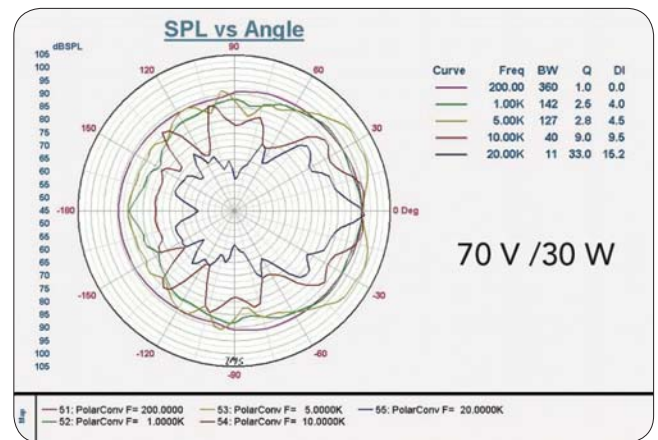

POLAR CHARTS