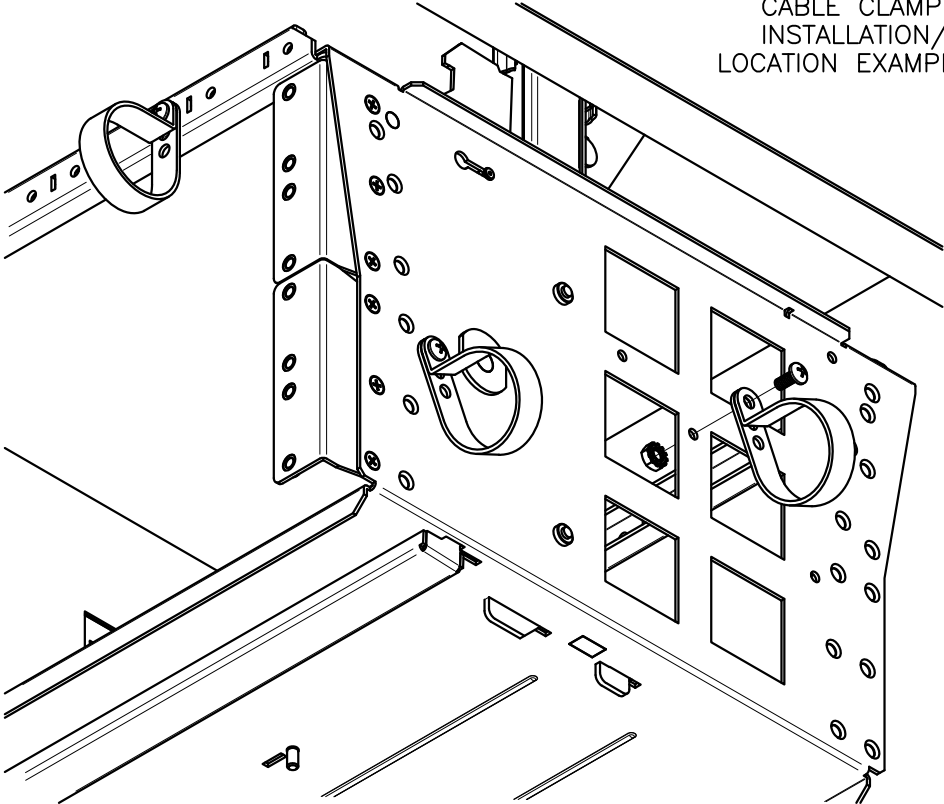

CABLE CLAMP  
INSTALLATION/  
LOCATION EXAMPLES

**FSR** 43977 / LIT1392

CABLE CLAMP  
INSTALLATION/  
LOCATION EXAMPLES

**FSR** 43977 / LIT1392

205 Westwood Ave, Long Branch, NJ 07740  
Phone: 866-94 BOARDS (26273) / (732)-222-1511  
Fax: (732)-222-7088 | E-mail: sales@touchboards.com