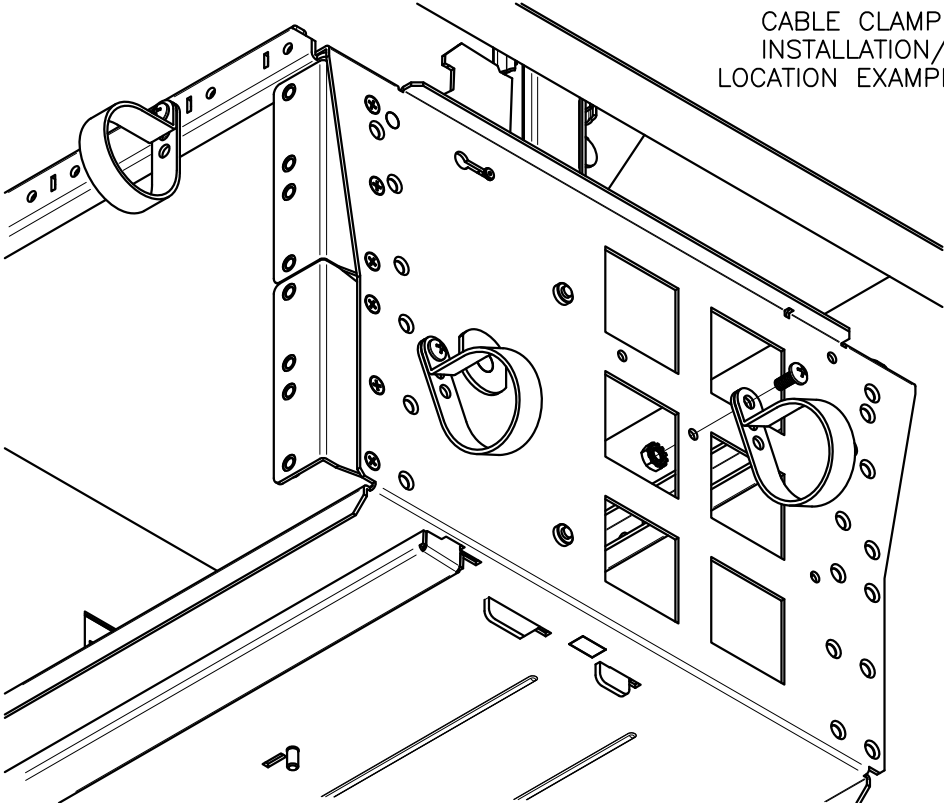

CABLE CLAMP  
INSTALLATION/  
LOCATION EXAMPLES

**FSR** 43977 / LIT1392

CABLE CLAMP  
INSTALLATION/  
LOCATION EXAMPLES

**FSR** 43977 / LIT1392

205 Westwood Ave, Long Branch, NJ 07740  
Phone: 866-94 BOARDS (26273) / (732)-222-1511  
Fax: (732)-222-7088 | E-mail: sales@touchboards.com