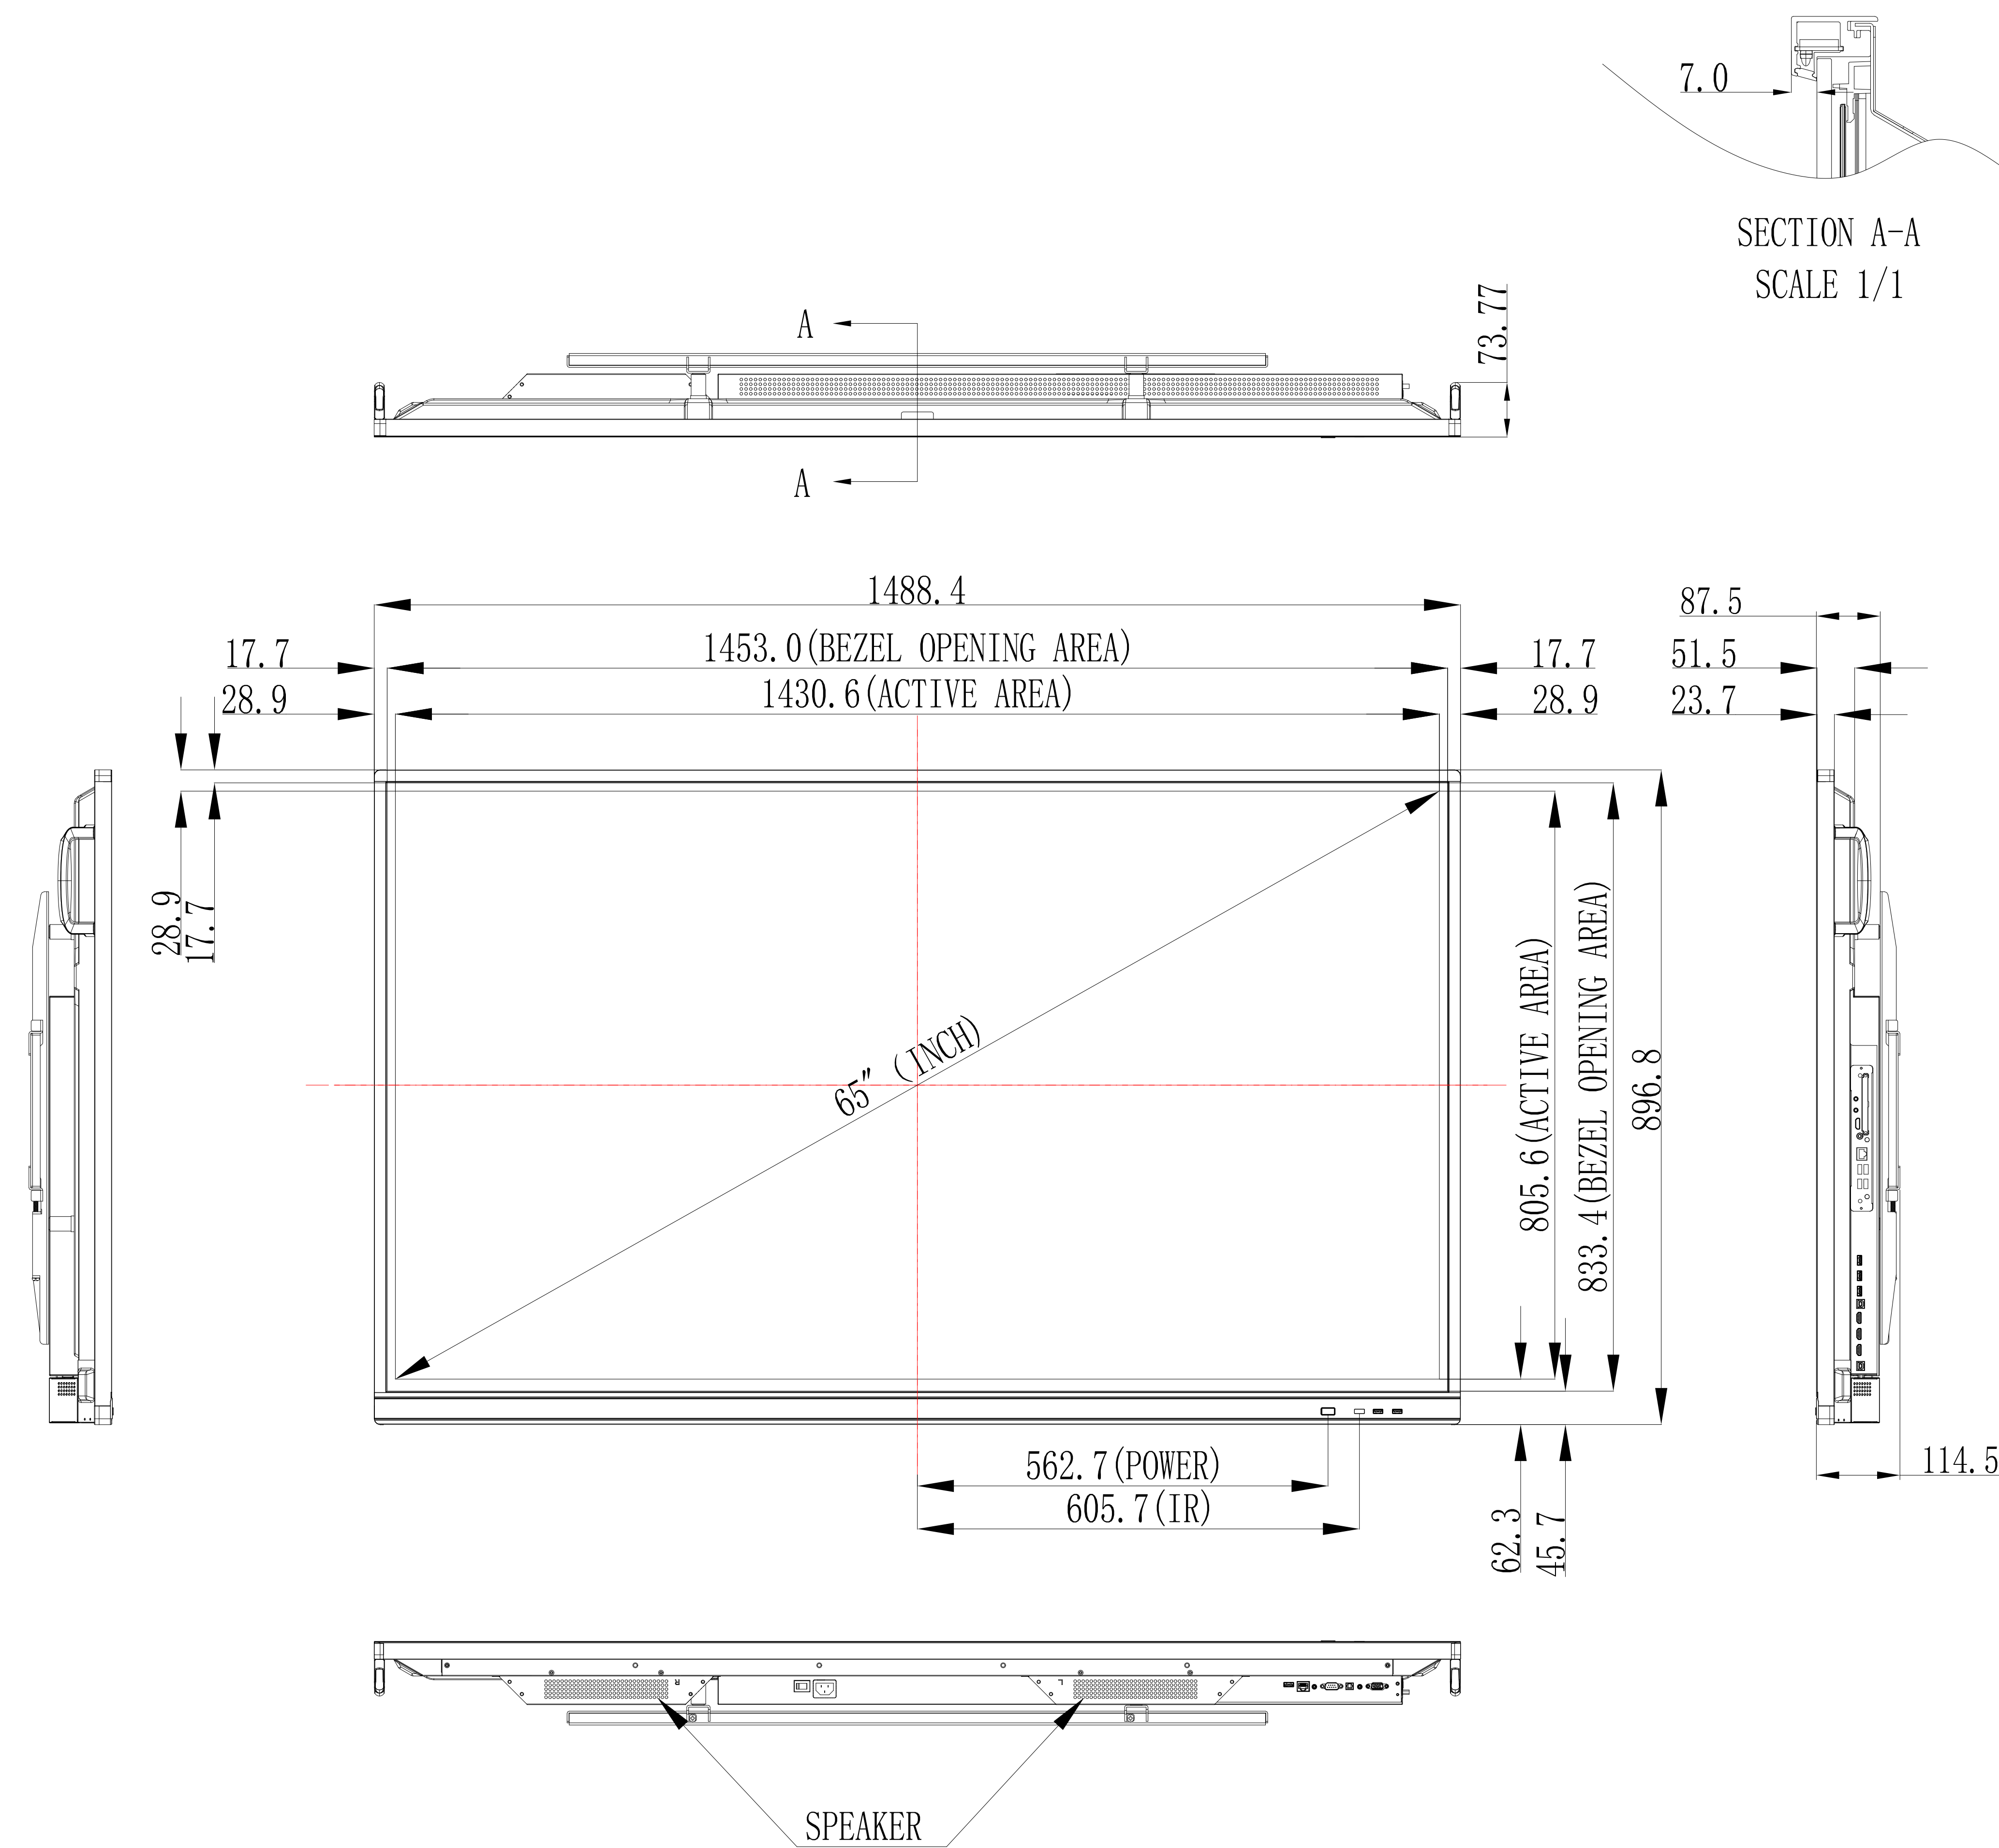

# CB651Q WITH WALL MOUNT

|                                     |        |
|-------------------------------------|--------|
| UNIT                                | mm     |
| MODEL                               | CB651Q |
| SCALE                               | 1/5    |
| NEC Display Solutions<br>2019/03/29 |        |