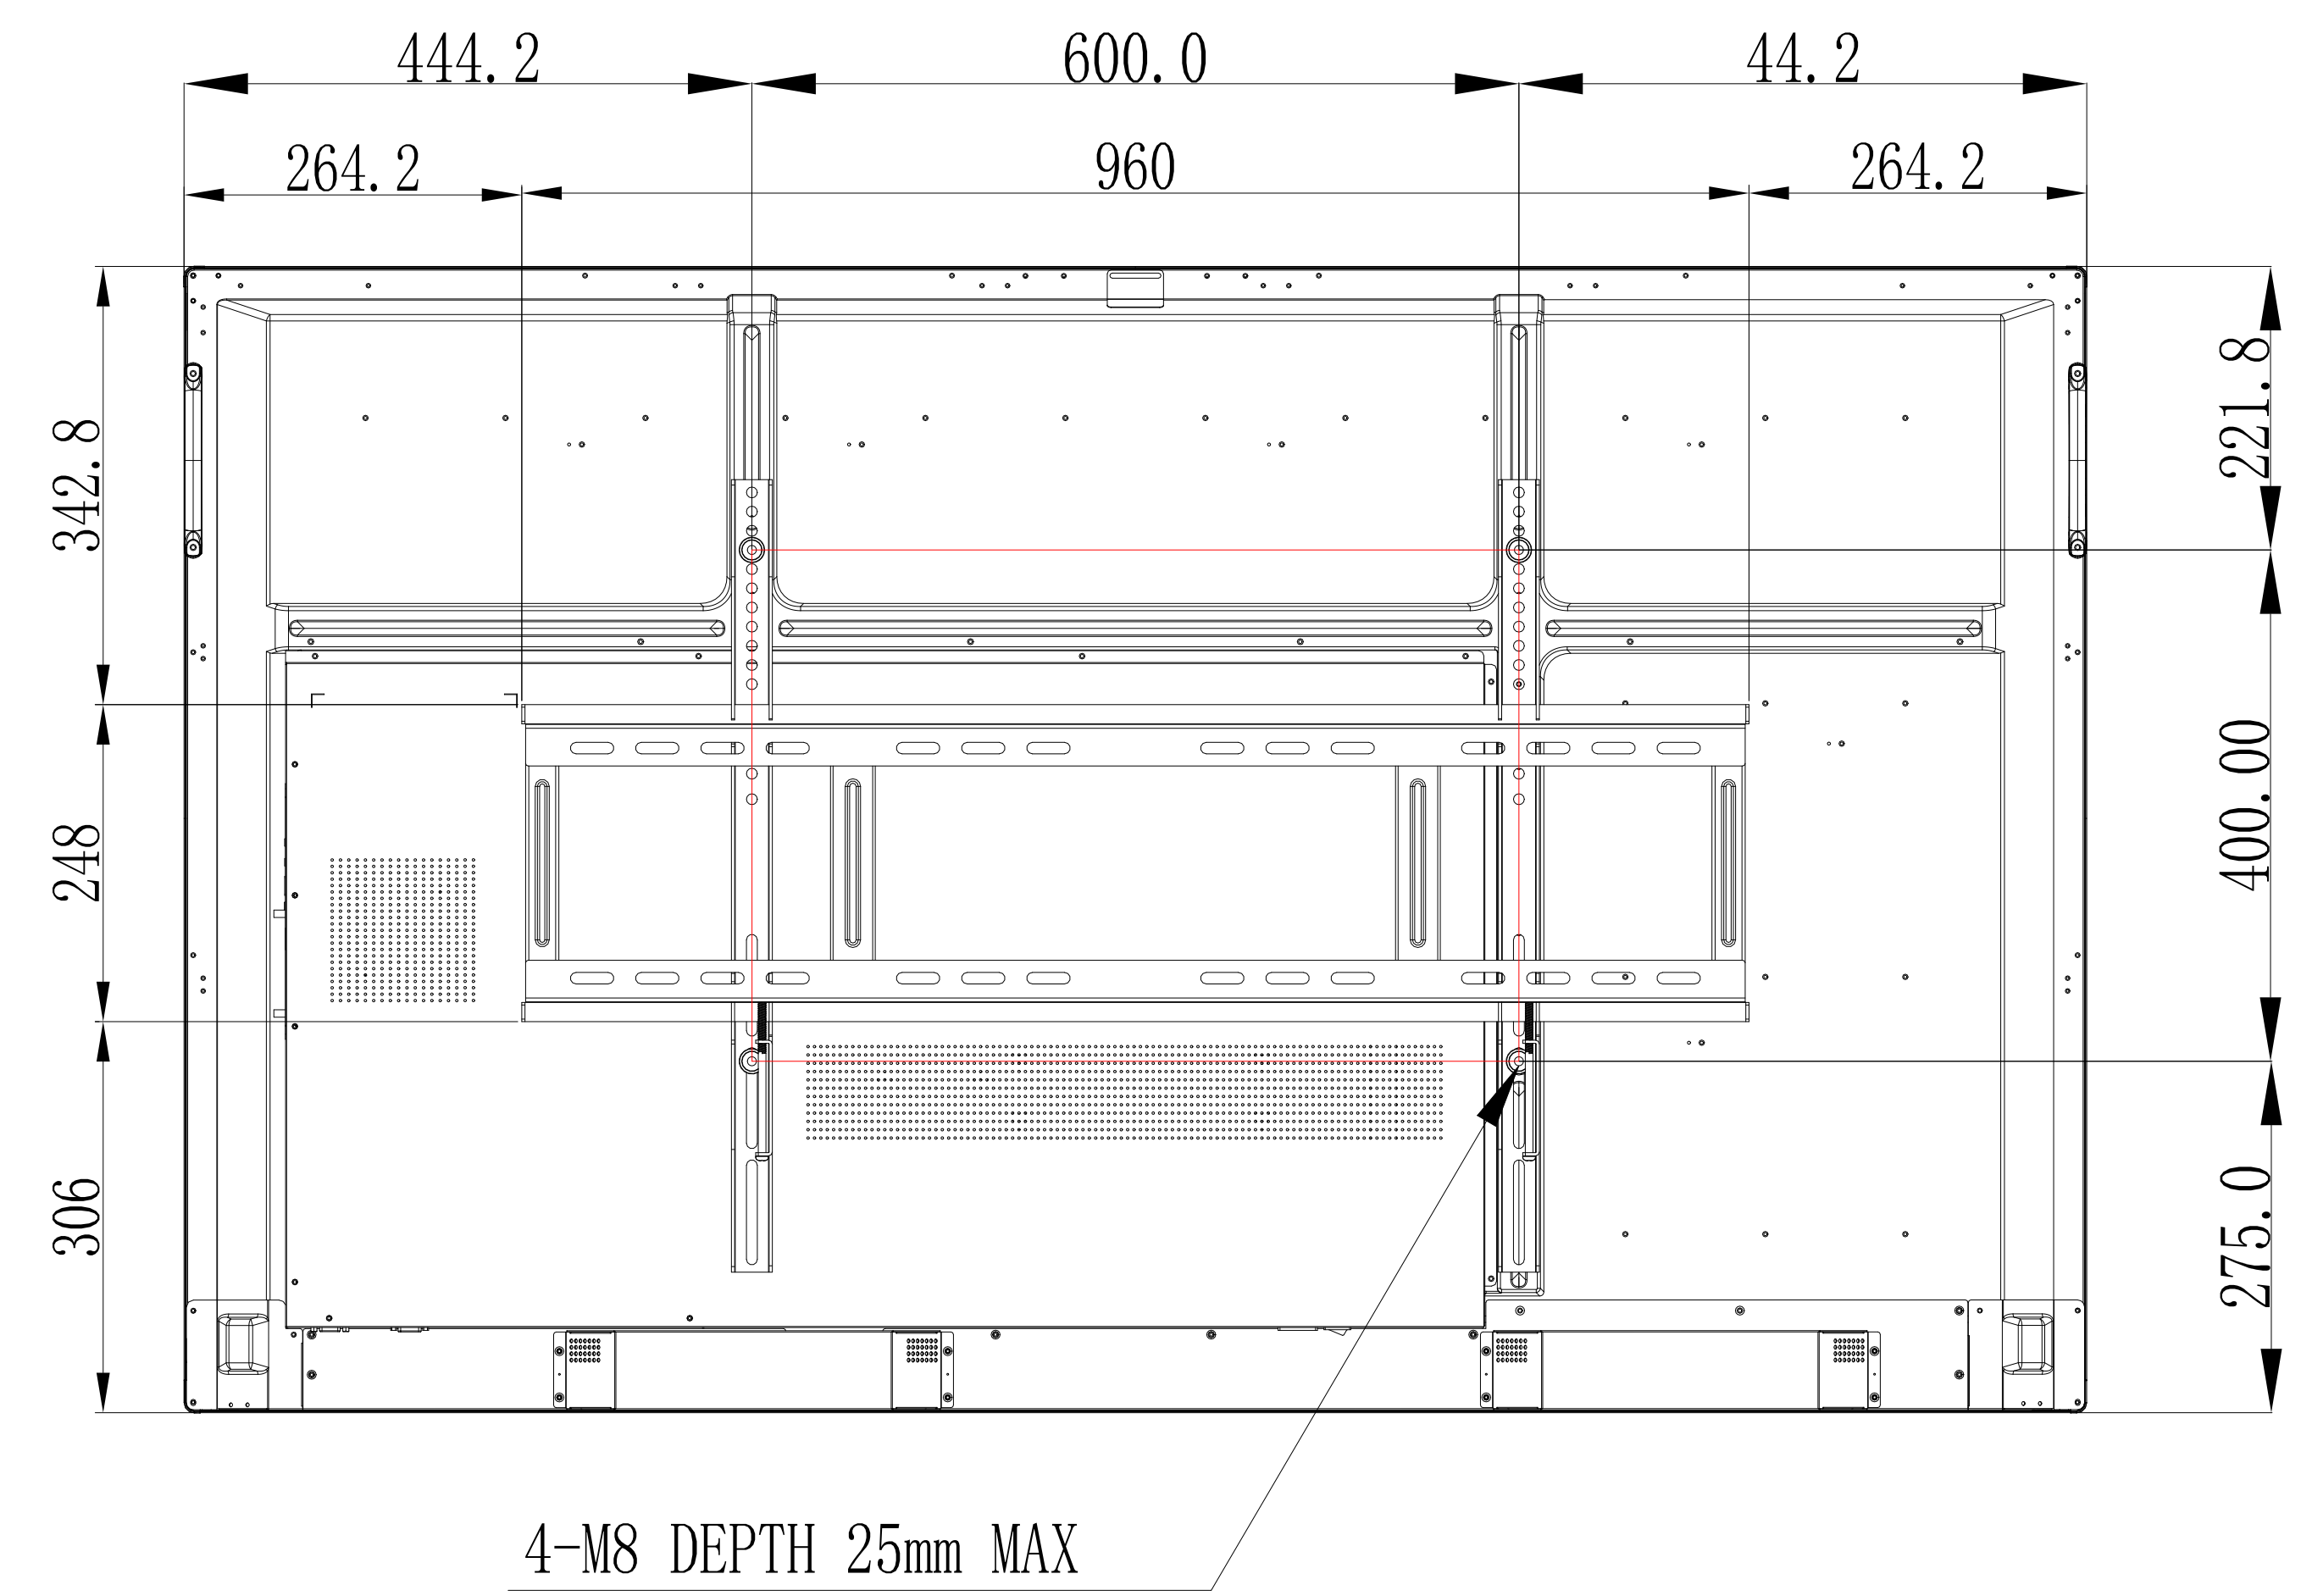

# CB651Q WITH WALL MOUNT

|                                     |        |
|-------------------------------------|--------|
| UNIT                                | mm     |
| MODEL                               | CB651Q |
| SCALE                               | 1/5    |
| NEC Display Solutions<br>2019/03/29 |        |