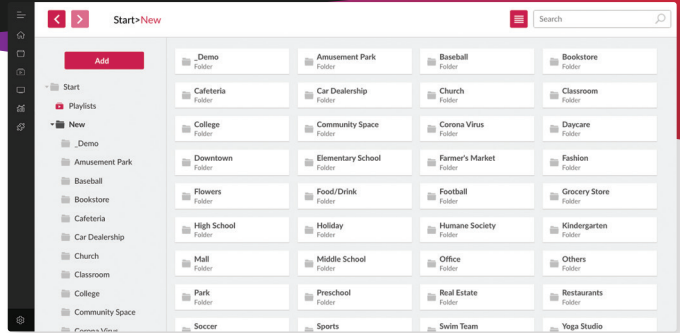

## Remote Content Management System

Introducing Sho™, the cloud-based digital signage software that makes it easy to create stunning digital signage displays that connect with your audience. With its intuitive interface, customizable templates, and remote connection, Sho makes it easy to create engaging content and manage your digital signage from wherever you are.

# Intuitive Interface. Remote Connection.

- User-friendly interface for remote content management
- Provides critical device statistics (i.e., battery percentage, sanitizer level, etc.) when used with Clear Digital products