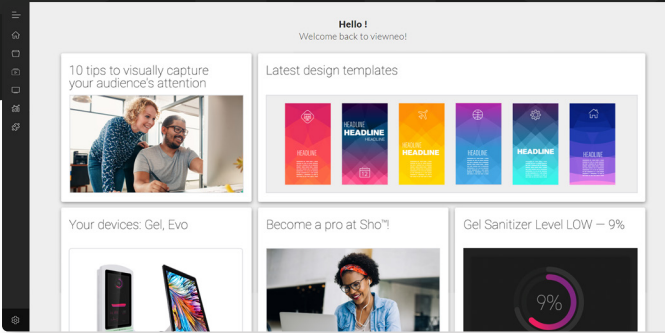

## Remote Content Management System

Introducing Sho™, the cloud-based digital signage software that makes it easy to create stunning digital signage displays that connect with your audience. With its intuitive interface, customizable templates, and remote connection, Sho makes it easy to create engaging content and manage your digital signage from wherever you are.

**Effortless Connection**

**Customizable Content**

**Flexible Formatting**

**Outstanding Analytics**

**Impressive Integration**

# Intuitive Interface. Remote Connection.

- User-friendly interface for remote content management
- Provides critical device statistics (i.e., battery percentage, sanitizer level, etc.) when used with Clear Digital products