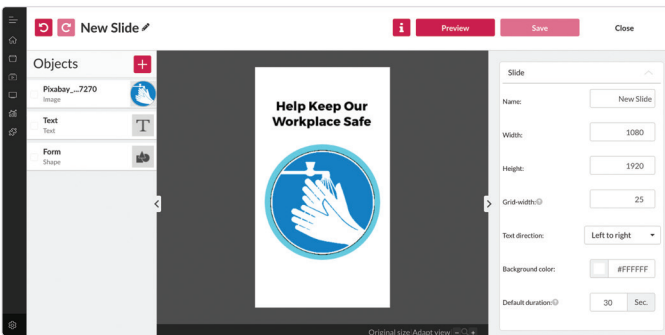

- Pixabay integration gives access to 2 million photos & videos
- Supports multiple formats: JPEG, PNG, video, office documents, and others

- Compatible with Clear Digital & third-party digital signage
- Optional add-ons offer social media, weather, and calendar integration

Contact a Clear Digital Sales Representative for pricing or a demo:

864.973.7973 | getcleardigital.com