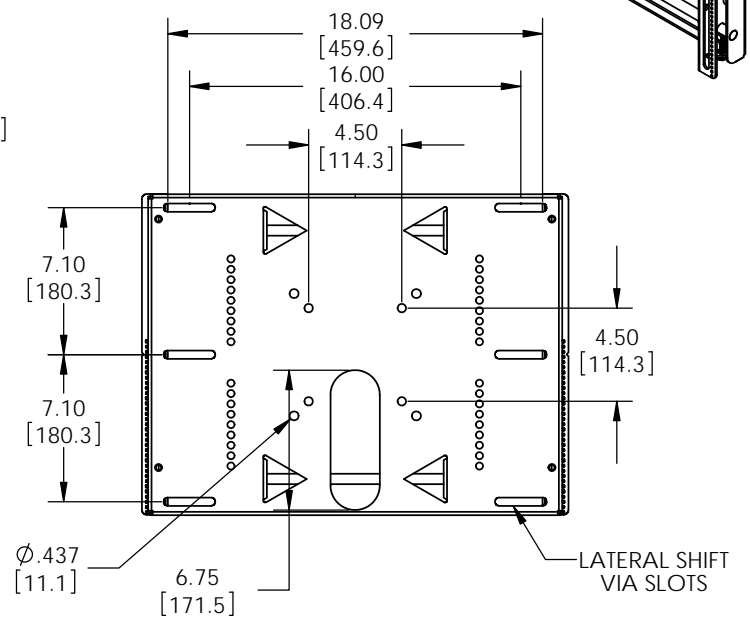

205 Westwood Ave, Long Branch, NJ 07740
 Phone: 866-94 BOARDS (26273) / (732)-222-1511
 Fax: (732)-222-7088 | E-mail: sales@touchboards.com

MOUNTS.COM

DIMENSIONS ARE IN INCH AND [MM]

ITEM DESCRIPTION:	
FLAT PANEL TILTING MOUNT	
SIZE	DWG. NO.
B	CTM-MS1
SCALE: 1:4	
SHEET 1 OF 1	