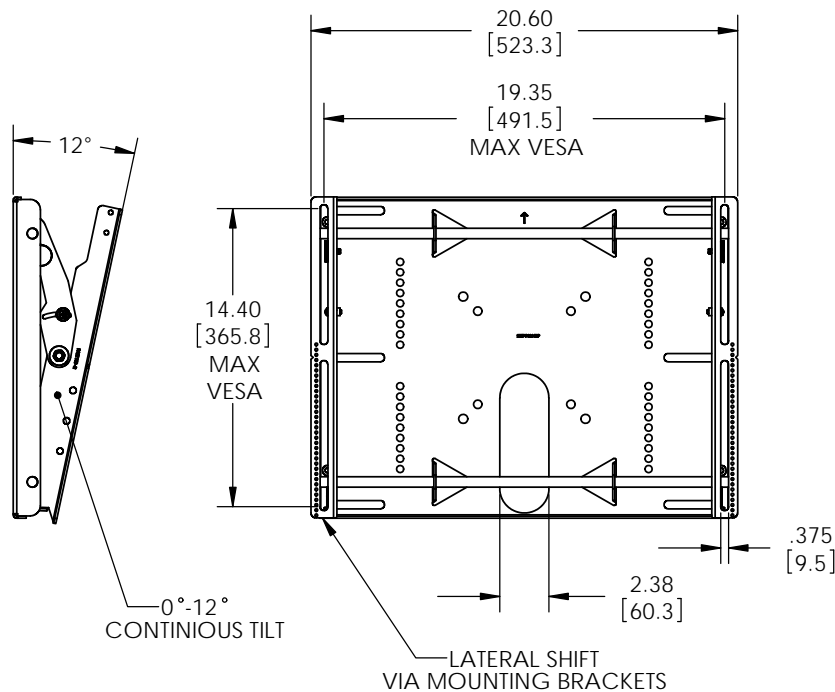

205 Westwood Ave, Long Branch, NJ 07740
 Phone: 866-94 BOARDS (26273) / (732)-222-1511
 Fax: (732)-222-7088 | E-mail: sales@touchboards.com

MOUNTS.COM

DIMENSIONS ARE IN INCH AND [MM]

ITEM DESCRIPTION:	
FLAT PANEL TILTING MOUNT	
SIZE	DWG. NO.
B	CTM-MS1
SCALE: 1:4	
SHEET 1 OF 1	