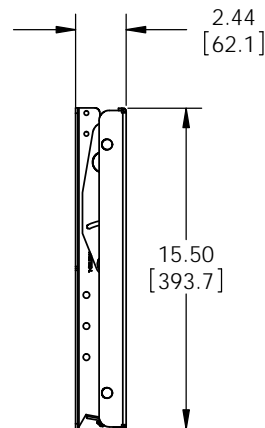

205 Westwood Ave, Long Branch, NJ 07740
 Phone: 866-94 BOARDS (26273) / (732)-222-1511
 Fax: (732)-222-7088 | E-mail: sales@touchboards.com

MOUNTS.COM

DIMENSIONS ARE IN INCH AND [MM]

ITEM DESCRIPTION:	
FLAT PANEL TILTING MOUNT	
SIZE	DWG. NO.
B	CTM-MS1
SCALE: 1:4	
SHEET 1 OF 1	