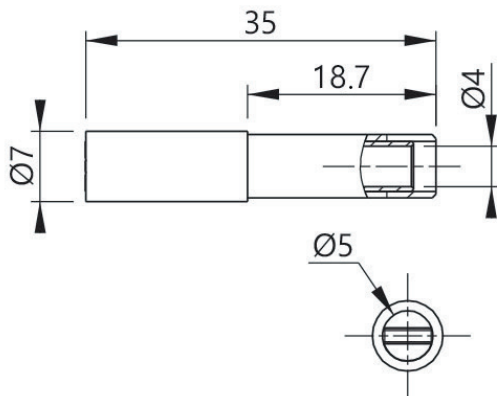

7mm Magnetic Connector, 4mm Straight Sheathed Banana Jack

CT3878-#

Features:

- Voltage Max - 30 Vac / 60 Vdc
- Current Max - 12 A
- Max Temperature - 80 °C (176 °F)
- Insulation Material - Polypropylene (PP)
- Magnet - N35 / 1.2 Tesla
- RoHS 2 Compliant

Measurement Drawing: (not to scale)

Description:

The 3800 series of Magnetic Connectors facilitates a quick and reliable way to connect to terminal block screws or any other ferromagnetic conductors. These connectors provide ample magnetic hold for hands-free operation.

Order Information:

CT3878-#

7mm Magnetic Connector, 4mm Straight Sheathed Banana Jack

- Color - replace '#' with dash number:
-0 Black, -2 Red, -4 Yellow, -5 Green, -6 Blue, -9 White

Contact Info:

Toll Free: 800-572-1028 (US Only)