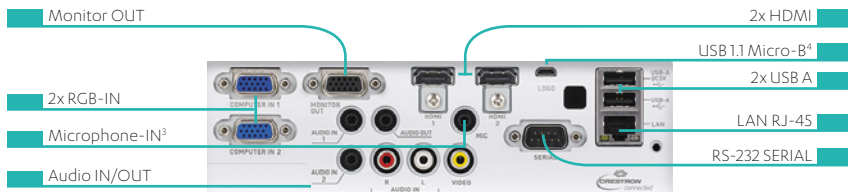

* Only for models with network functionality: XJ-S400WN, XJ-S400UN.

Technical specifications of the Superior Series at a glance:		XJ-S400UN	XJ-S400U	XJ-S400WN	XJ-S400W
Brightness ¹		4,000 lumens			
Display system		DLP® chip × 1, DLP® system			
Display chip	Chip size	WUXGA 0.67 inches (Aspect ratio: 16:10)		WXGA 0.65 inches (Aspect ratio: 16:10)	
	Number of pixels	2,304,000 pixels (1,920 × 1,200)		1,024,000 pixels (1,280 × 800)	
Contrast ratio		20,000:1			
Vertical keystone correction		+30° (automatic), ±30° (manual)			
Projection lens		1.7X manual zoom, manual focus, F=2.33 to 3.03 / f=19.5 to 32.3			
Projected image size		30 to 300 inches			
Projection distance	60 inch	1.64 to 2.78 meters (5.4 to 9.1 feet)		1.72 to 2.92 meters (5.7 to 9.6 feet)	
	100 inch	2.80 to 4.70 meters (9.2 to 15.4 feet)		2.94 to 4.94 meters (9.7 to 16.2 feet)	
	Minimum projection distance	0.77 meters (2.5 feet)		0.81 meters (2.7 feet)	
Light source (estimated lifetime ²)		Laser & LED (up to 20,000 hours)			
Color reproduction		Full color (up to 1.07 billion colors)			
Scanning Frequencies		Horizontal: 15 to 91 kHz, Vertical: 50 to 85 Hz			
Computer input	Digital input terminal	HDMI Type A × 2			
	Analog input terminal	mini D-sub 15-pin × 2	mini D-sub 15-pin × 1	mini D-sub 15-pin × 2	mini D-sub 15-pin × 1
	Monitor out terminal	mini D-sub 15-pin × 1	–	mini D-sub 15-pin × 1	–
Video input	Analog input terminal	Component: YCbCr/YPbPr (used for both analog computer input and component input)			
		Analog video: Composite (RCA) x1			
Audio	Input	3.5 mm stereo mini jack x2, RCA x1 [R/L], 3.5 mm monoaural mini jack (for Mic.) x1 ³	3.5 mm stereo mini jack x1, RCA x1 [R/L]	3.5 mm stereo mini jack x2, RCA x1 [R/L], 3.5 mm monoaural mini jack (for Mic.) x1 ³	3.5 mm stereo mini jack x1, RCA x1 [R/L]
	Output	3.5 mm stereo mini jack × 1 (variable audio)			
Other Terminals	Speaker	16 W × 1, monoaural			
	USB host	USB 2.0 Type-A × 2	–	USB 2.0 Type-A × 2	–
	USB power supply	DC 5V (Shared with USB host terminal)	DC 5V USB Type-A x1 (Dedicated power supply terminal)	DC 5V (Shared with USB host terminal)	DC 5V USB Type-A x1 (Dedicated power supply terminal)
	USB function	USB 1.1 Micro-B x1 ⁴			
Wireless LAN support	Control (serial)	RS-232C (D-Sub 9 pin) × 1			
	LAN	RJ-45 x1	–	RJ-45 x1	–
		IEEE 802.11 b/g/n ⁵ (requires separately available YW-41 wireless LAN adaptor)	–	IEEE 802.11 b/g/n ⁵ (requires separately available YW-41 wireless LAN adaptor)	–
Power requirements		AC 100 to 240V, 50/60Hz			
Approximate dimensions (W x H x D)		357 x 124 x 337 mm (excluding protruding parts) 14.1 × 4.9 × 13.3 inches (excluding protruding parts)			
Security Compatibility		Kensington-compatible, Security bar, Power-on password			
Included Accessories ⁶		Remote control, Power cord, Warranty card			
Educational Solutions		1-Click Connection, Control from anywhere, Moderator Function, Custom Templates, Auto Projection Off, Auto Input Search, Countdown Timer Function, Mirror Mode	Custom Templates, Auto Projection Off, Auto Input Search, Countdown Timer Function, Mirror Mode	1-Click Connection, Control from anywhere, Moderator Function, Custom Templates, Auto Projection Off, Auto Input Search, Countdown Timer Function, Mirror Mode	Custom Templates, Auto Projection Off, Auto Input Search, Countdown Timer Function, Mirror Mode