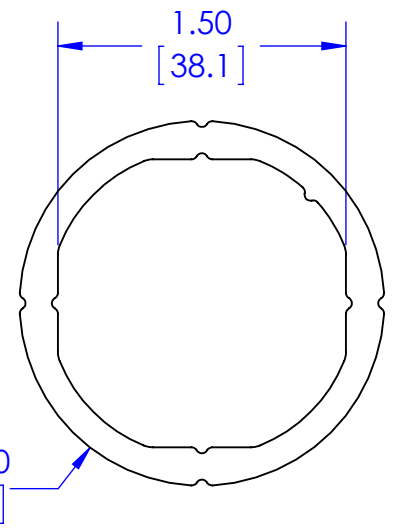

CPA STYLE COLUMNS ARE AVAILABLE  
IN A VARIETY OF LENGTHS,  
THE PART NUMBER WILL DESIGNATE THE LENGTH.

FOR EXAMPLE  
CPA018 (LENGTH) = 18" (457.2 mm)  
CPA120 (LENGTH) = 120" (3048 mm)  
REFER TO CATALOG OR WEBSITE  
FOR AVAILABLE LENGTHS.

STANDARD COLOR IS BLACK, "S" AT THE END OF THE  
PART NUMBER WILL SIGNIFY SILVER COLOR.

**THE INFORMATION AND DESIGNS CONTAINED IN THIS DRAWING ARE CONFIDENTIAL AND THE PROPRIETARY PROPERTY OF MILESTONE AV TECHNOLOGIES NEITHER THIS DESIGN NOR ANY INFORMATION CONTAINED IN THIS DRAWING MAY BE REPRODUCED OR DISCLOSED TO OTHERS WITHOUT THE EXPRESS WRITTEN CONSENT OF MILESTONE AV TECHNOLOGIES.**