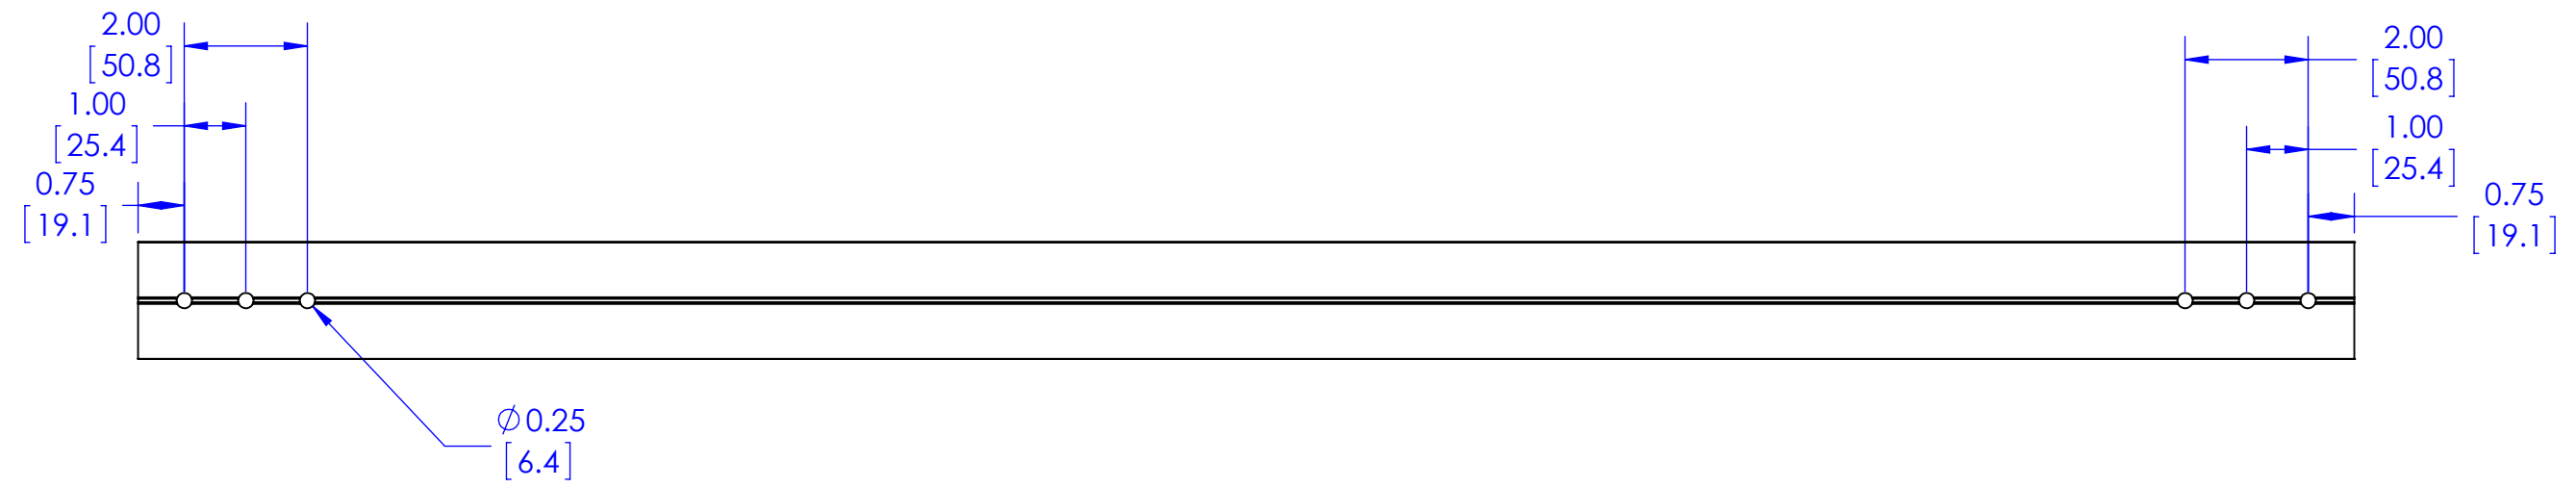

CPA STYLE COLUMNS ARE AVAILABLE  
IN A VARIETY OF LENGTHS,  
THE PART NUMBER WILL DESIGNATE THE LENGTH.

FOR EXAMPLE  
CPA018 (LENGTH) = 18" (457.2 mm)  
CPA120 (LENGTH) = 120" (3048 mm)  
REFER TO CATALOG OR WEBSITE  
FOR AVAILABLE LENGTHS.

STANDARD COLOR IS BLACK, "S" AT THE END OF THE  
PART NUMBER WILL SIGNIFY SILVER COLOR.

**THE INFORMATION AND DESIGNS CONTAINED IN THIS DRAWING ARE CONFIDENTIAL AND THE PROPRIETARY PROPERTY OF MILESTONE AV TECHNOLOGIES NEITHER THIS DESIGN NOR ANY INFORMATION CONTAINED IN THIS DRAWING MAY BE REPRODUCED OR DISCLOSED TO OTHERS WITHOUT THE EXPRESS WRITTEN CONSENT OF MILESTONE AV TECHNOLOGIES.**