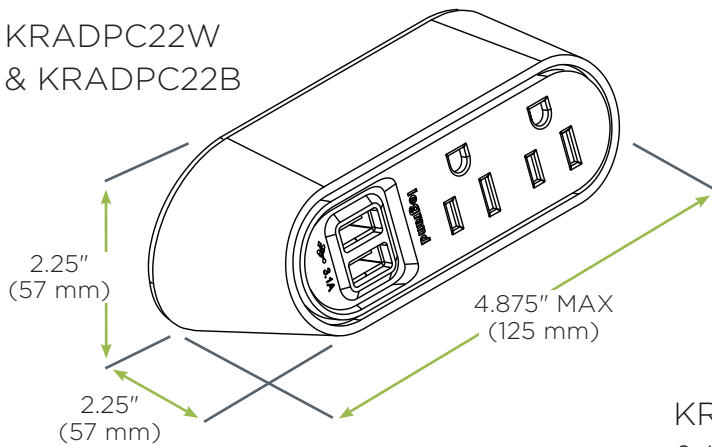

KRADPC32W
& KRADPC32B

SPECIFICATIONS

Model	Color	Overall Dimensions (H x W x D)	Qty AC Outlet	Qty USB-A	Cord Length	USB Power Rating	Power Rating
KRADPC22B	Black	2.25 x 4.875 x 2.25" (57 x 124 x 57 mm)	2	2	6' (183 cm)	3.1A	15A
KRADPC22W	White						
KRADPC32B	Black	2.25 x 6 x 2.25" (57 x 152 x 57 mm)	3	2			
KRADPC32W	White						

KRADPC22W
& KRADPC22B