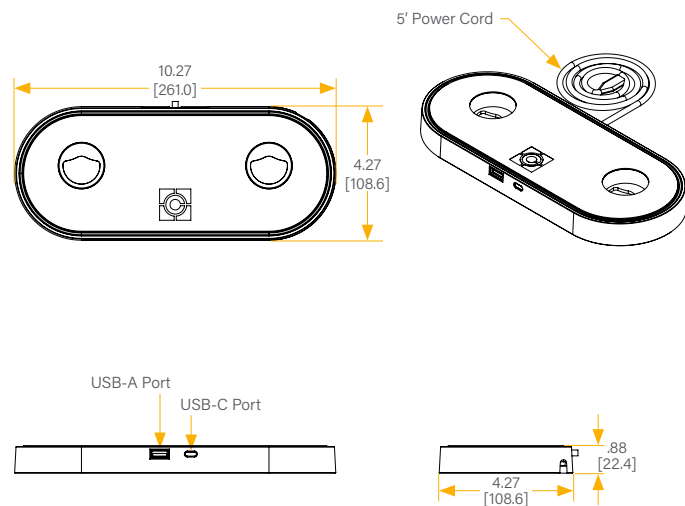

D2UB-NA / D2US-NA

Note: 1-port USB-C Wall Charger with 18W Power Delivery included, but not shown