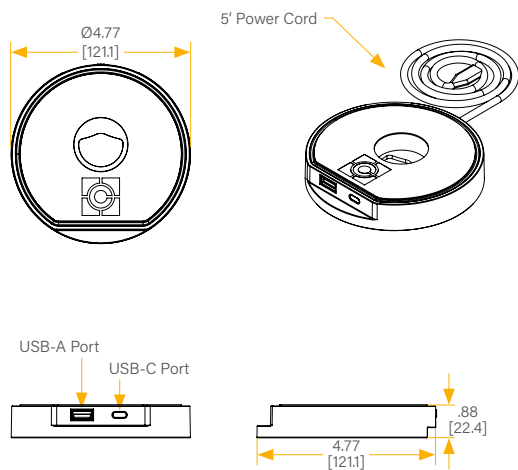

Note: 1-port USB-C Wall Charger with 18W Power Delivery included, but not shown