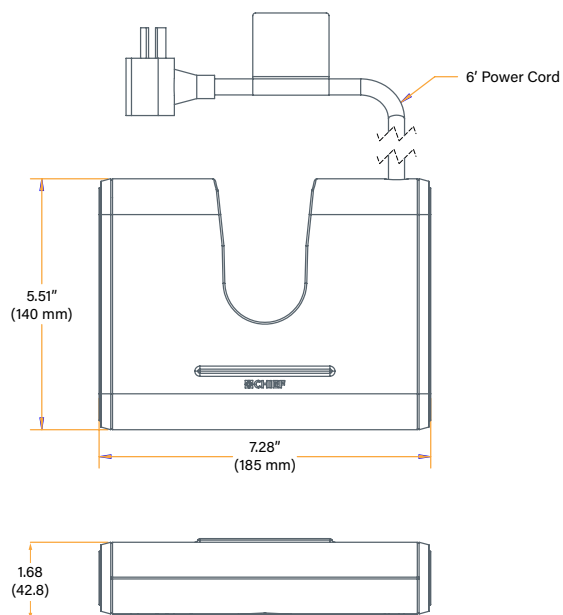

SPECIFICATIONS

Model	Color	Overall Dimensions	USB Ports	USB Rating	Power Rating
D1U_-NA	 	4.77"W x 4.77"D x 0.88"H (121.1 x 121.1 x 22.4 mm)	USB-A USB-C	5V, 3A 9V, 2A 12V, 1.5A	18 W
D2U_-NA	 	10.27"W x 4.27"D x 0.88"H (261 x 108.6 x 22.4 mm)	USB-A USB-C	5V, 3A 9V, 2A 12V, 1.5A	18 W

KPWRW Charging Hub

KPWRB Charging Hub

Features

- A sleek, slim design fits unobtrusively on work surfaces
- USB-A and USB-C ports provide shared 3.1A of device charging
- Smart USB charging that recognizes devices and optimizes battery life
- Two tamper-resistant AC power outlets
- 6' power cord with pass-through plug connects the unit to any outlet, even one that's already in use
- Integrates with all Kontour **KXC, KXD, K1C, K1D** and **K2C** Monitor Arms
- Easily installs to Kontour Monitor Arms with magnetic quick-connect plate

SPECIFICATIONS

Model	Color	Overall Dimensions	USB Ports	USB Rating	Power Rating	Power Rating
KPWR	 	1.68"W x 7.28"D x 5.51"H (42.67 x 184.9 x 139.9 mm)	USB-A USB-C	3.1A	15A	2

**Note: monitor arms sold separately*