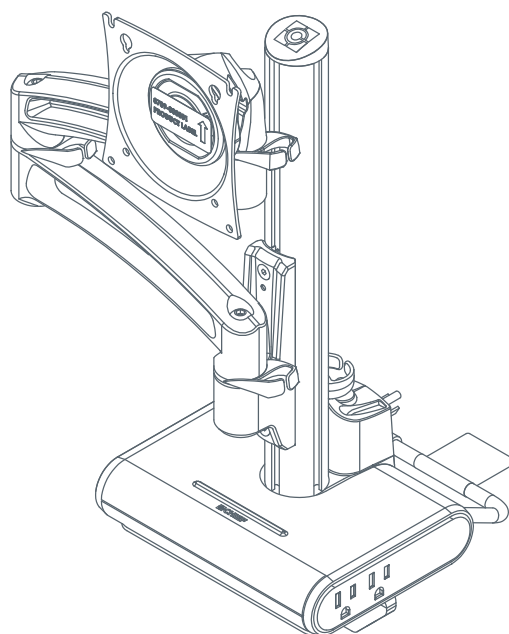

Kontour Charging Hub

Elegant, Intelligent Energy Efficient

Elegantly integrate power with your Kontour™ monitor arm. Intelligent and energy efficient, the Kontour Charging Hub features smart charging capability that recognizes devices and maximizes battery life. Sleek design and two finish choices complement most workspaces. With two AC receptacles and USB-A and USB-C ports, the Kontour Charging Hub provides convenient power and device charging in a clean single footprint with your monitor arm for less clutter and more functionality.

KPWRW Charging Hub

KPWRB Charging Hub

Features

- A sleek, slim design fits unobtrusively on work surfaces
- USB-A and USB-C ports provide shared 3.1A of device charging
- Smart USB charging that recognizes devices and optimizes battery life
- Two tamper-resistant AC power outlets
- 6' power cord with pass-through plug connects the unit to any outlet, even one that's already in use
- Integrates with all Kontour **KXC, KXD, K1C, K1D** and **K2C** Monitor Arms
- Easily installs to Kontour Monitor Arms with magnetic quick-connect plate

SPECIFICATIONS

Model	Color	Overall Dimensions	USB Ports	USB Rating	Power Rating	Power Rating
KPWR	 	1.68"W x 7.28"D x 5.51"H (42.67 x 184.9 x 139.9 mm)	USB-A USB-C	3.1A	15A	2

**Note: monitor arms sold separately*