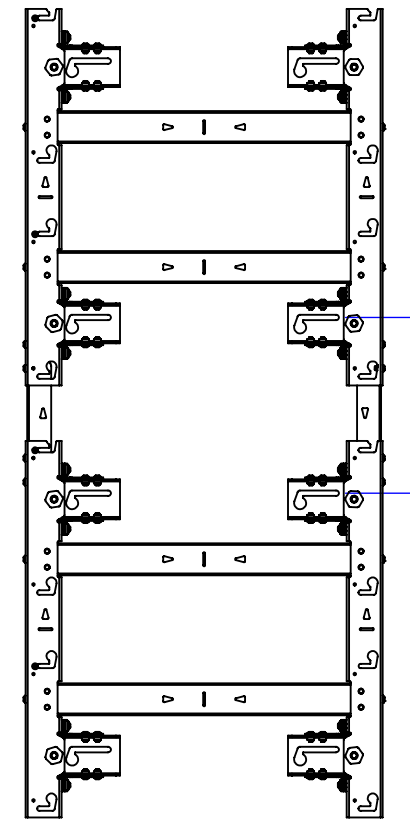

D  
C  
B  
A

D  
C  
B  
A

1.50  
[38.1]

9.50  
[241.3]

**KIT INCLUDES TWO BRACKETS**

**SHOWN WITH TWO  
TIL1X2AA  
(SOLD SEPARATELY)**

**DETAIL A  
SCALE 1 : 6**

11.0  
[279.0]

CAD GENERATED DRAWING, DO NOT MANUALLY UPDATE.		
DRAWN BY	JAB	8/30/2018
ENG APPROVAL		
MFG APPROVAL		
QA APPROVAL		
SHEET 1 OF 1		

	6436 CITY WEST PKWY EDEN PRAIRIE MN, 55344 PHONE: 866-977-3901 FAX: 877-894-6918	
	DESCRIPTION <b>ABSSEN, ACCLAIM SERIES LED MOUNTS, VERTICAL CONNECTOR</b>	
MODEL NO. TILVABAA		REV. 00
SIZE B	DWG. NO. TECH-000955	