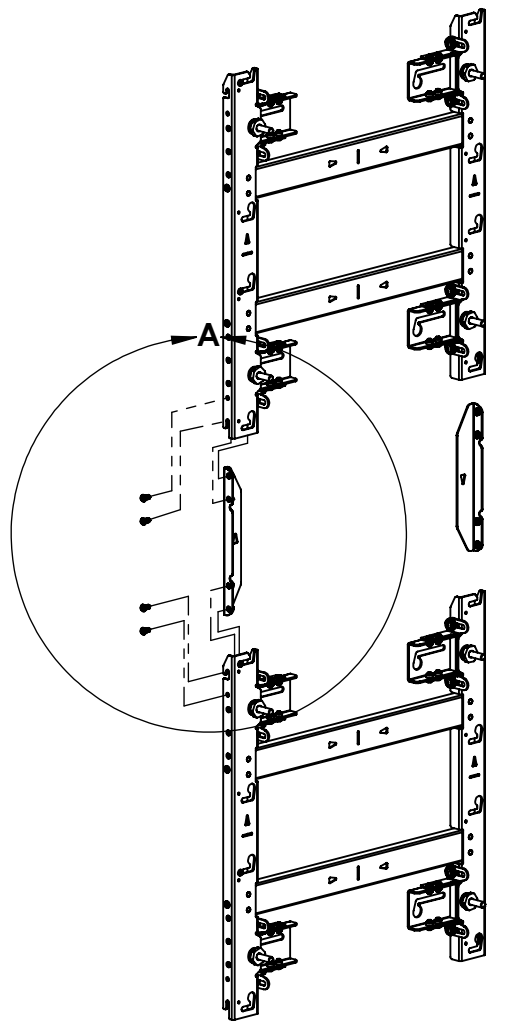

D  
C  
B  
A

D  
C  
B  
A

1.50  
[38.1]

9.50  
[241.3]

**KIT INCLUDES TWO BRACKETS**

**SHOWN WITH TWO  
TIL1X2AA  
(SOLD SEPARATELY)**

**DETAIL A  
SCALE 1 : 6**

11.0  
[279.0]

CAD GENERATED DRAWING, DO NOT MANUALLY UPDATE.		
DRAWN BY	JAB	8/30/2018
ENG APPROVAL		
MFG APPROVAL		
QA APPROVAL		
SHEET 1 OF 1		

	6436 CITY WEST PKWY EDEN PRAIRIE MN, 55344 PHONE: 866-977-3901 FAX: 877-894-6918	
	DESCRIPTION <b>ABSSEN, ACCLAIM SERIES LED MOUNTS, VERTICAL CONNECTOR</b>	
MODEL NO. TILVABAA		REV. 00
SIZE B	DWG. NO. TECH-000955	