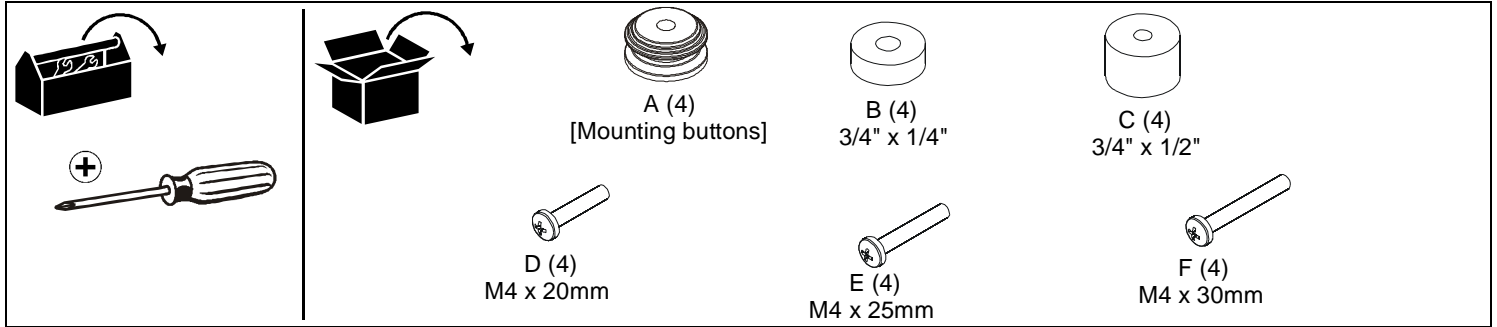

INSTALLATION INSTRUCTIONS

FSB-75100

Small Display Interface Kit

Unpack carton and verify kit contents. If any listed parts are missing, immediately contact a Chief Customer Service representative.

WARNING: IMPROPER INSTALLATION CAN LEAD TO EQUIPMENT FALLING CAUSING SERIOUS PERSONAL INJURY AND DAMAGE TO EQUIPMENT! DO NOT substitute hardware. Use only hardware supplied by manufacturer!

TOOLS REQUIRED FOR INSTALLATION / PARTS

INSTALLATION INSTRUCTIONS

WARNING: OVER TIGHTENING OF SCREWS CAN DAMAGE PARTS AND CAN LEAD TO SERIOUS PERSONAL INJURY AND DAMAGE TO EQUIPMENT! DO NOT over tighten screws when installing mounting buttons.

Flush Mount Display Interface Installation

1. Place display face down on a clean dry surface.
2. Assemble mounting buttons (A) to display using four M4 x 20mm (D) Phillips pan head screws. (See Figure 1)