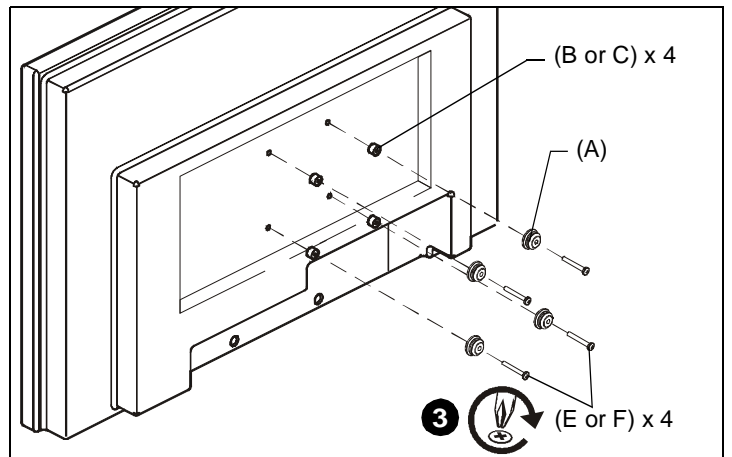

#### Flush Mount Display Interface Installation

1. Place display face down on a clean dry surface.
2. Assemble mounting buttons (A) to display using four M4 x 20mm (D) Phillips pan head screws. (See Figure 1)

#### Recessed Mount Display Interface Installation

1. Align and place four spacers (B or C) over mounting holes in display back. (See Figure 2)

2. Place mounting buttons (A) over four spacers (B or C). (See Figure 2)
3. Assemble mounting buttons (A) to display using four M4 x 25mm (E) or four M4 x 30mm (F) Phillips pan head screws through spacers. (See Figure 2)