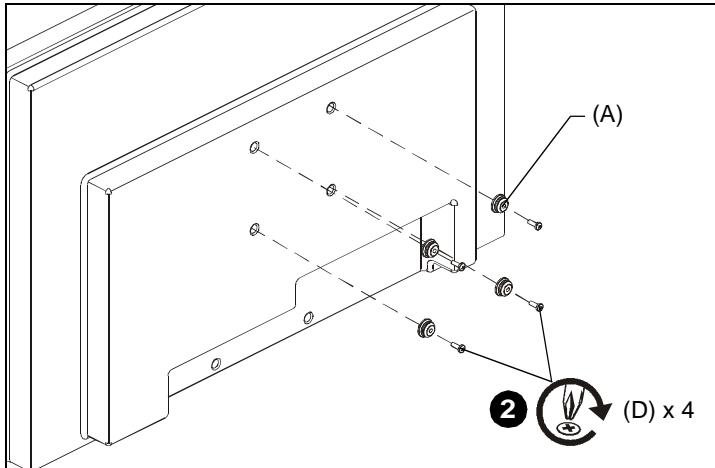

#### Flush Mount Display Interface Installation

1. Place display face down on a clean dry surface.
2. Assemble mounting buttons (A) to display using four M4 x 20mm (D) Phillips pan head screws. (See Figure 1)