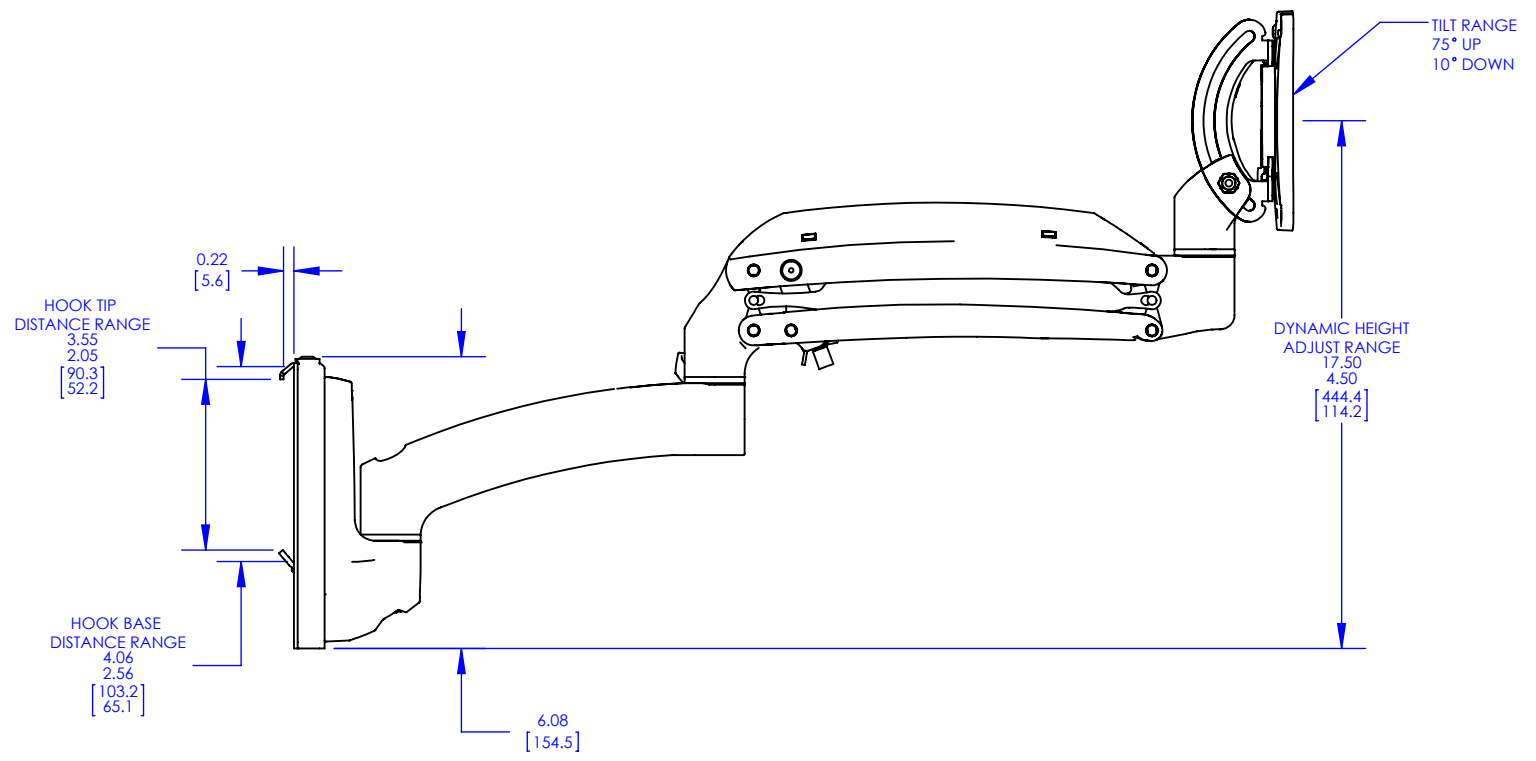

THE INFORMATION AND DESIGNS CONTAINED IN THIS DRAWING ARE CONFIDENTIAL AND THE PROPRIETARY PROPERTY OF MILESTONE AV TECHNOLOGIES NEITHER THIS DESIGN NOR ANY INFORMATION CONTAINED IN THIS DRAWING MAY BE REPRODUCED OR DISCLOSED TO OTHERS WITHOUT THE EXPRESS WRITTEN CONSENT OF MILESTONE AV TECHNOLOGIES.

CAD GENERATED DRAWING, DO NOT MANUALLY UPDATE.		6436 CITY WEST PKWY EDEN PRAIRIE MN, 55344 PHONE: 866-977-3901 FAX: 877-894-6918			
DRAWN BY	PMS	11/27/2013	DESCRIPTION K1S120		
ENG APPROVAL					
MFG APPROVAL					
QA APPROVAL			MODEL NO. K1S120		
SHEET 1 OF 1		SCALE 1:4	SIZE B	DWG. NO. TECH-000477	REV. 01