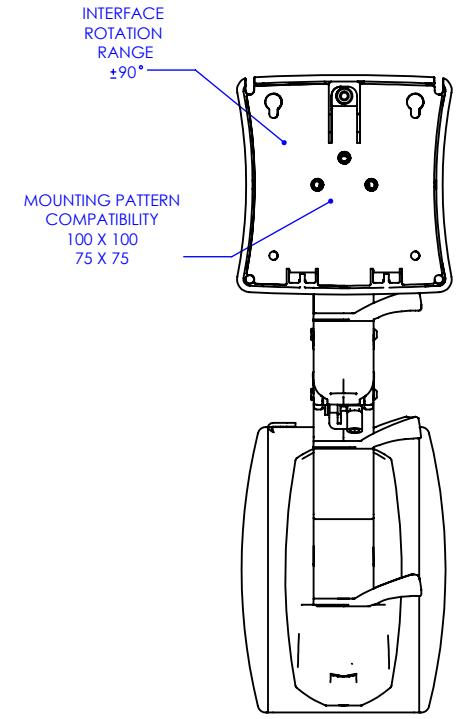

THE INFORMATION AND DESIGNS CONTAINED IN THIS DRAWING ARE CONFIDENTIAL AND THE PROPRIETARY PROPERTY OF MILESTONE AV TECHNOLOGIES NEITHER THIS DESIGN NOR ANY INFORMATION CONTAINED IN THIS DRAWING MAY BE REPRODUCED OR DISCLOSED TO OTHERS WITHOUT THE EXPRESS WRITTEN CONSENT OF MILESTONE AV TECHNOLOGIES.

CAD GENERATED DRAWING, DO NOT MANUALLY UPDATE.		6436 CITY WEST PKWY EDEN PRAIRIE MN, 55344 PHONE: 866-977-3901 FAX: 877-894-6918			
DRAWN BY	PMS	11/27/2013	DESCRIPTION K1S120		
ENG APPROVAL					
MFG APPROVAL					
QA APPROVAL			MODEL NO. K1S120		
SHEET 1 OF 1		SCALE 1:4	SIZE B	DWG. NO. TECH-000477	REV. 01