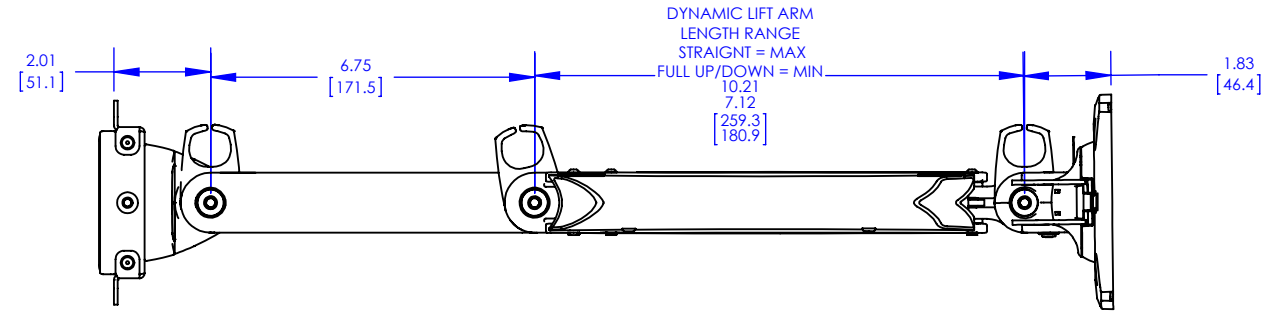

THE INFORMATION AND DESIGNS CONTAINED IN THIS DRAWING ARE CONFIDENTIAL AND THE PROPRIETARY PROPERTY OF MILESTONE AV TECHNOLOGIES NEITHER THIS DESIGN NOR ANY INFORMATION CONTAINED IN THIS DRAWING MAY BE REPRODUCED OR DISCLOSED TO OTHERS WITHOUT THE EXPRESS WRITTEN CONSENT OF MILESTONE AV TECHNOLOGIES.

CAD GENERATED DRAWING, DO NOT MANUALLY UPDATE.		6436 CITY WEST PKWY EDEN PRAIRIE MN, 55344 PHONE: 866-977-3901 FAX: 877-894-6918			
DRAWN BY	PMS	11/27/2013	DESCRIPTION K1S120		
ENG APPROVAL					
MFG APPROVAL					
QA APPROVAL			MODEL NO. K1S120		
SHEET 1 OF 1		SCALE 1:4	SIZE B	DWG. NO. TECH-000477	REV. 01