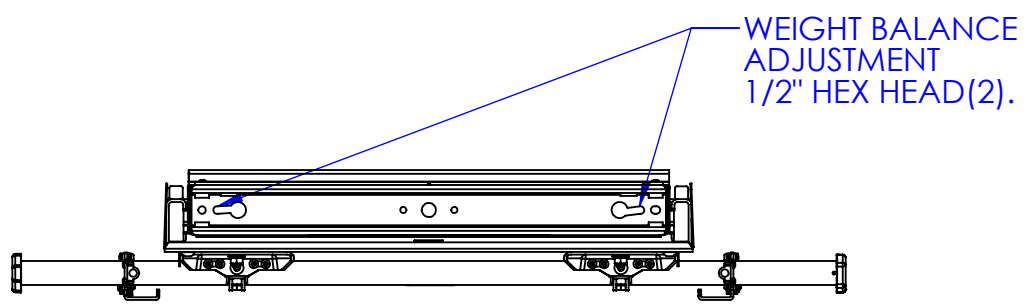

205 Westwood Ave, Long Branch, NJ 07740
 Phone: 866-94 BOARDS (26273) / (732)-222-1511
 Fax: (732)-222-7088 | E-mail: sales@touchboards.com

THE INFORMATION AND DESIGNS CONTAINED IN THIS DRAWING ARE CONFIDENTIAL AND THE PROPRIETARY PROPERTY OF MILESTONE AV TECHNOLOGIES NEITHER THIS DESIGN NOR ANY INFORMATION CONTAINED IN THIS DRAWING MAY BE REPRODUCED OR DISCLOSED TO OTHERS WITHOUT THE EXPRESS WRITTEN CONSENT OF MILESTONE AV TECHNOLOGIES.