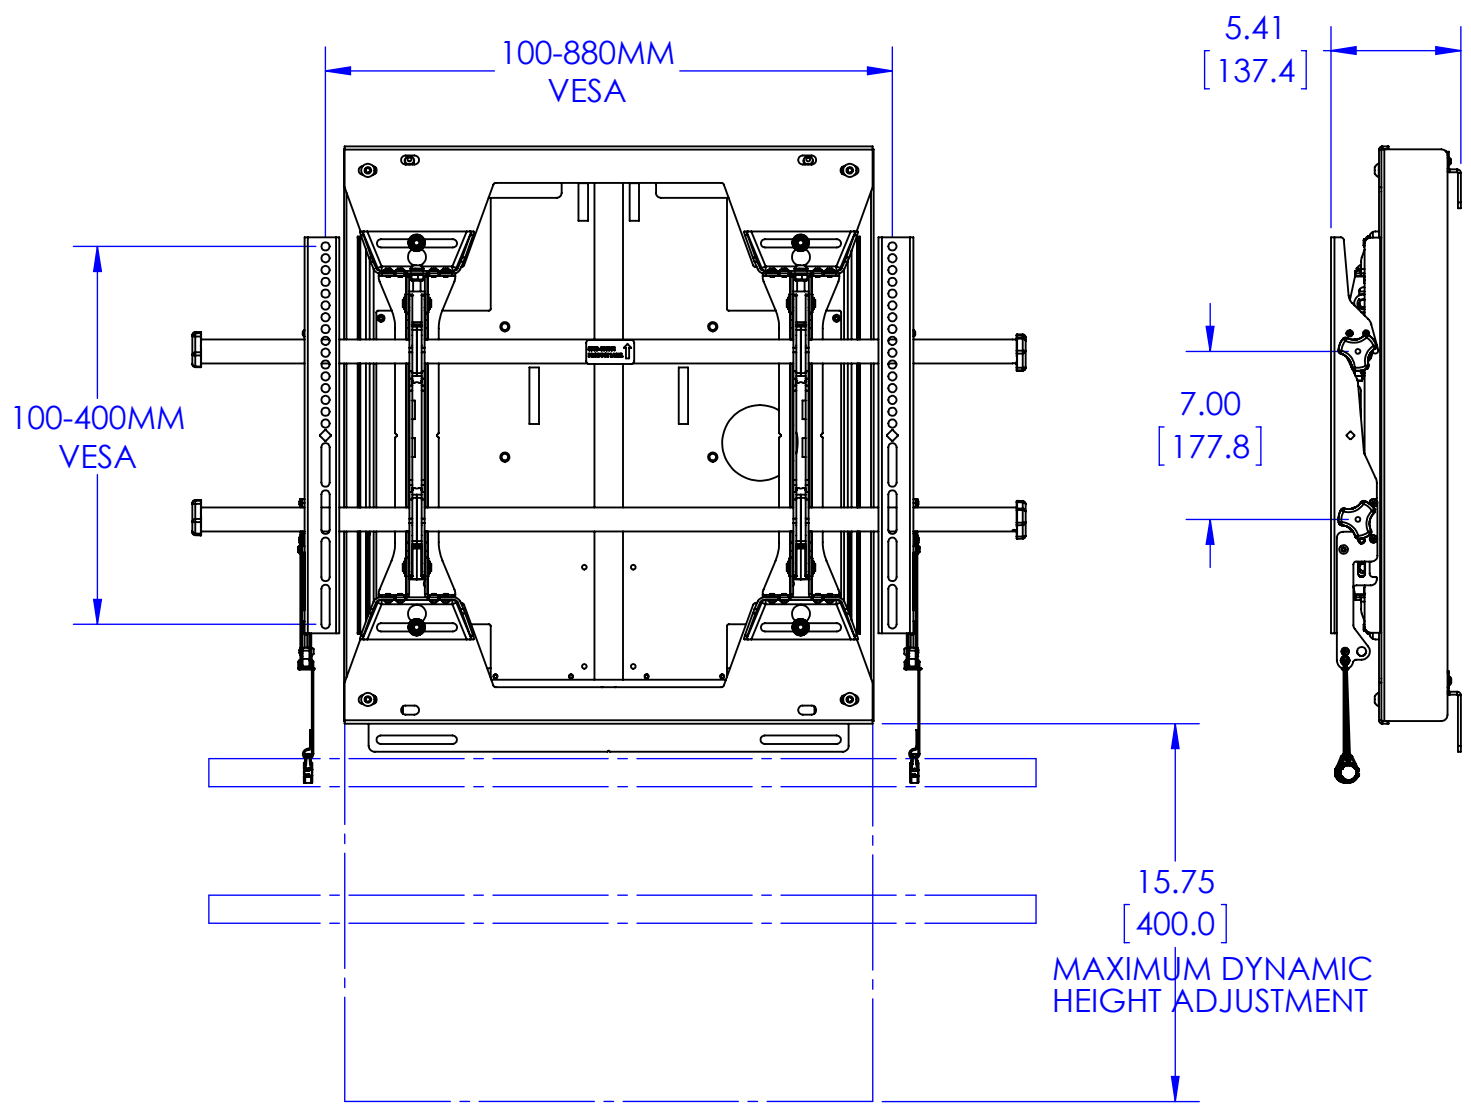

THE INFORMATION AND DESIGNS CONTAINED IN THIS DRAWING ARE CONFIDENTIAL AND THE PROPRIETARY PROPERTY OF MILESTONE AV TECHNOLOGIES NEITHER THIS DESIGN NOR ANY INFORMATION CONTAINED IN THIS DRAWING MAY BE REPRODUCED OR DISCLOSED TO OTHERS WITHOUT THE EXPRESS WRITTEN CONSENT OF MILESTONE AV TECHNOLOGIES.

CAD GENERATED DRAWING, DO NOT MANUALLY UPDATE.			6436 CITY WEST PKWY EDEN PRAIRIE MN, 55344 PHONE: 866-977-3901 FAX: 877-894-6918
DRAWN BY	PJO	3/23/2016	
ENG APPROVAL			DESCRIPTION
MFG APPROVAL			MSD LSD1U CUSTOMER PRINT
QA APPROVAL			MODEL NO.
SHEET 1 OF 1			MSD1U / LSD1U
SCALE	1:8	SIZE	DWG. NO.
		B	TECH-000771
			REV.
			01