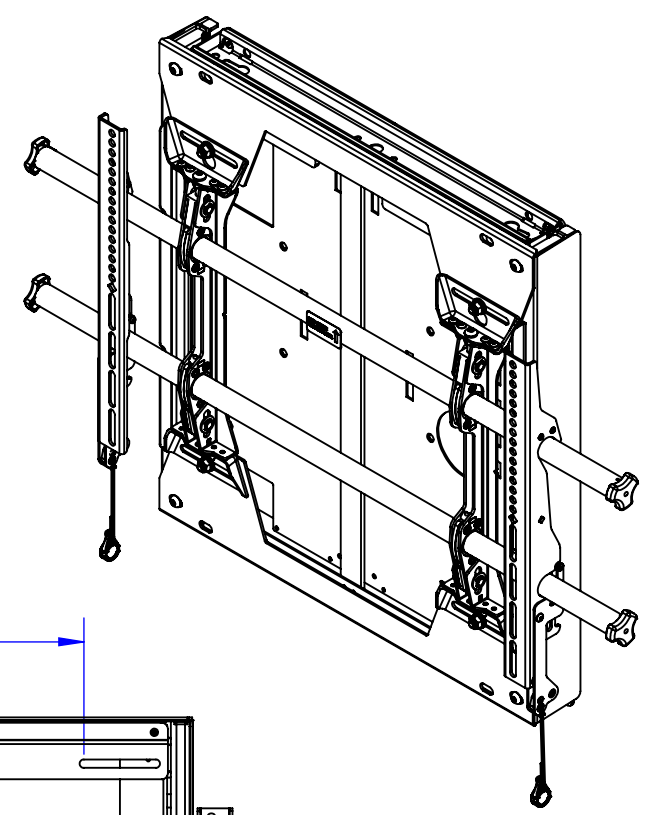

205 Westwood Ave, Long Branch, NJ 07740
 Phone: 866-94 BOARDS (26273) / (732)-222-1511
 Fax: (732)-222-7088 | E-mail: sales@touchboards.com

THE INFORMATION AND DESIGNS CONTAINED IN THIS DRAWING ARE CONFIDENTIAL AND THE PROPRIETARY PROPERTY OF MILESTONE AV TECHNOLOGIES NEITHER THIS DESIGN NOR ANY INFORMATION CONTAINED IN THIS DRAWING MAY BE REPRODUCED OR DISCLOSED TO OTHERS WITHOUT THE EXPRESS WRITTEN CONSENT OF MILESTONE AV TECHNOLOGIES.