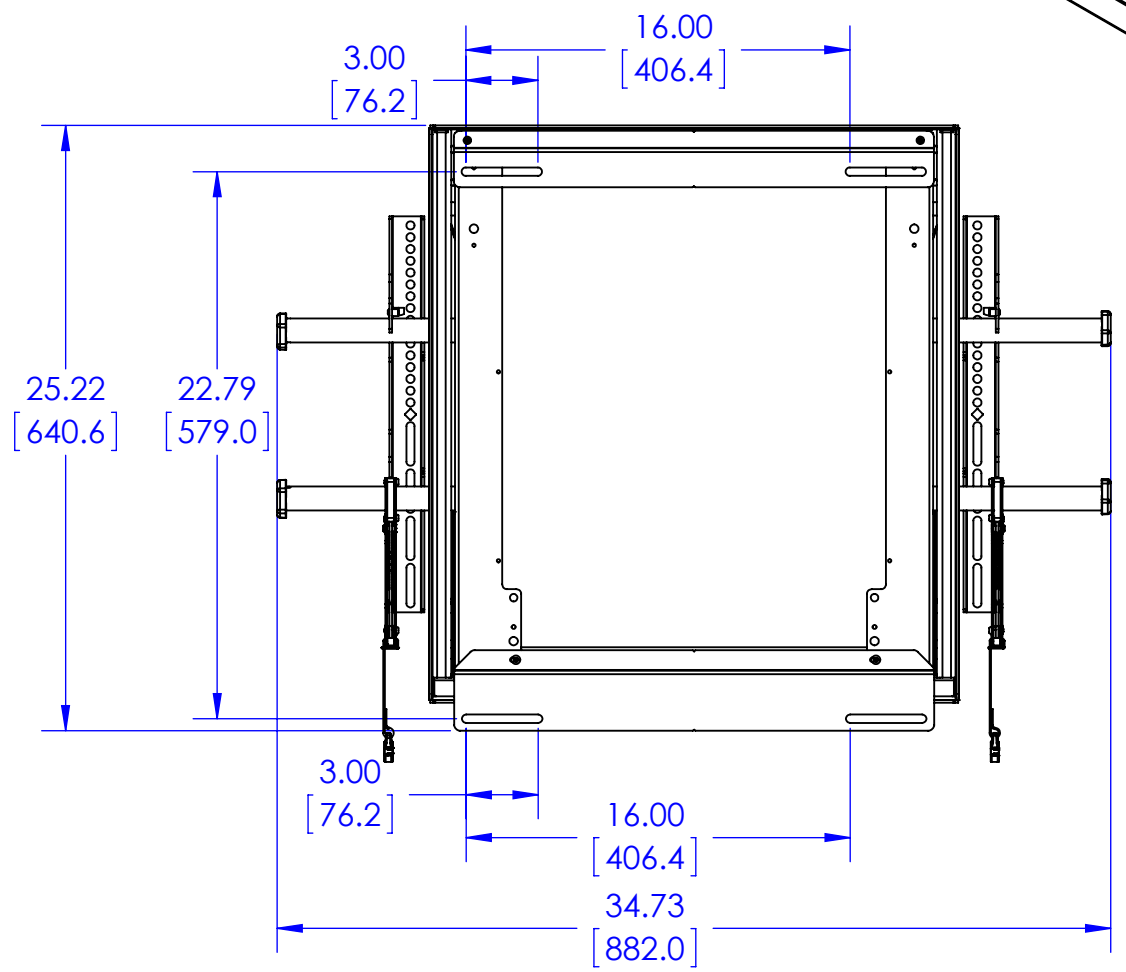

THE INFORMATION AND DESIGNS CONTAINED IN THIS DRAWING ARE CONFIDENTIAL AND THE PROPRIETARY PROPERTY OF MILESTONE AV TECHNOLOGIES NEITHER THIS DESIGN NOR ANY INFORMATION CONTAINED IN THIS DRAWING MAY BE REPRODUCED OR DISCLOSED TO OTHERS WITHOUT THE EXPRESS WRITTEN CONSENT OF MILESTONE AV TECHNOLOGIES.

CAD GENERATED DRAWING, DO NOT MANUALLY UPDATE.			6436 CITY WEST PKWY EDEN PRAIRIE MN, 55344 PHONE: 866-977-3901 FAX: 877-894-6918
DRAWN BY	PJO	3/23/2016	
ENG APPROVAL			DESCRIPTION
MFG APPROVAL			MSD LSD1U CUSTOMER PRINT
QA APPROVAL			MODEL NO.
SHEET 1 OF 1			MSD1U / LSD1U
SCALE	1:8	SIZE	DWG. NO.
		B	TECH-000771
			REV.
			01