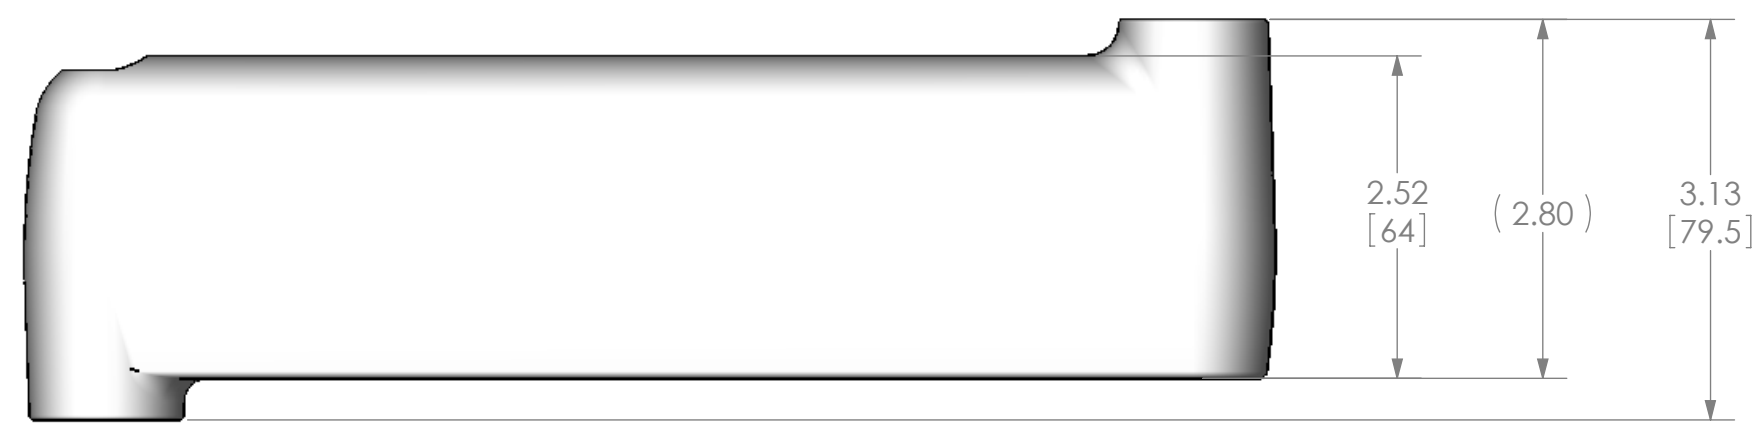

MAC-1003

CHIEF MANUFACTURING INC.
MOUNT ORDER NUMBER IS MAC1003
PHONE: 1-800-582-6480

SHEET SCALE = 1:4

THE INFORMATION AND DESIGNS CONTAINED IN THIS DRAWING ARE CONFIDENTIAL AND THE PROPRIETARY PROPERTY OF CHIEF MFG., INC. NEITHER THIS DESIGN NOR ANY INFORMATION CONTAINED IN THIS DRAWING MAY BE REPRODUCED OR DISCLOSED TO OTHERS WITHOUT THE EXPRESS WRITTEN CONSENT OF CHIEF MFG., INC.