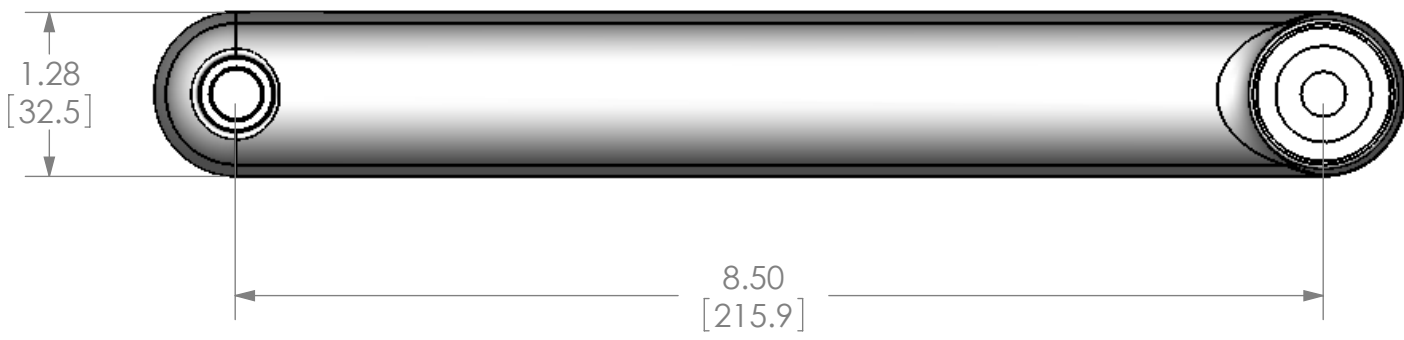

MAC-1003

CHIEF MANUFACTURING INC.
MOUNT ORDER NUMBER IS MAC1003
PHONE: 1-800-582-6480

SHEET SCALE = 1:4

THE INFORMATION AND DESIGNS CONTAINED IN THIS DRAWING ARE CONFIDENTIAL AND THE PROPRIETARY PROPERTY OF CHIEF MFG., INC. NEITHER THIS DESIGN NOR ANY INFORMATION CONTAINED IN THIS DRAWING MAY BE REPRODUCED OR DISCLOSED TO OTHERS WITHOUT THE EXPRESS WRITTEN CONSENT OF CHIEF MFG., INC.

8401 EAGLE CREEK PKY
 SUITE #700
 SAVAGE, MN 55378
 PHONE: 952-894-6280
 FAX: 877-894-6918

TITLE
CUSTOMER PRINT
MAC1003

SIZE DWG. NO.
B MAC1003