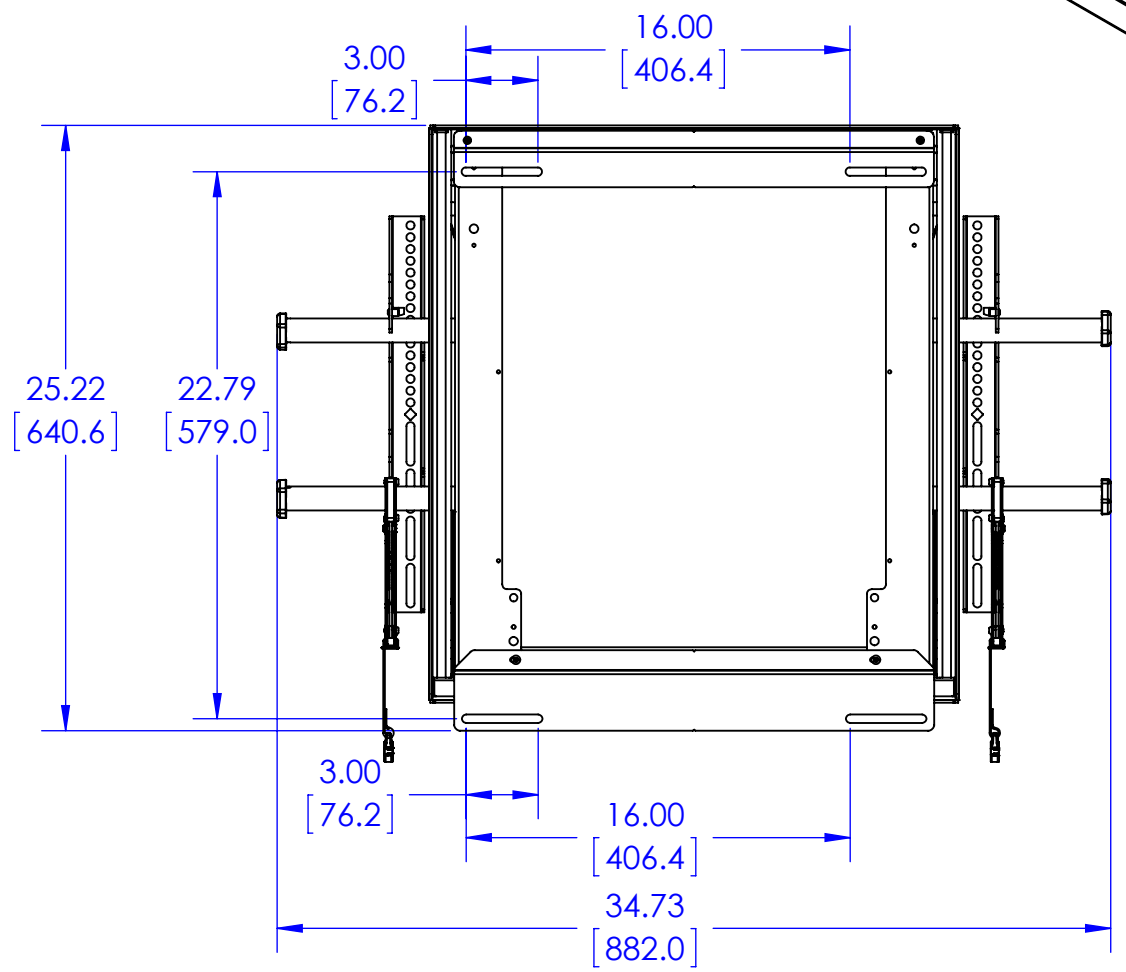

THE INFORMATION AND DESIGNS CONTAINED IN THIS DRAWING ARE CONFIDENTIAL AND THE PROPRIETARY PROPERTY OF MILESTONE AV TECHNOLOGIES NEITHER THIS DESIGN NOR ANY INFORMATION CONTAINED IN THIS DRAWING MAY BE REPRODUCED OR DISCLOSED TO OTHERS WITHOUT THE EXPRESS WRITTEN CONSENT OF MILESTONE AV TECHNOLOGIES.

CAD GENERATED DRAWING, DO NOT MANUALLY UPDATE.			CHIEF		6436 CITY WEST PKWY EDEN PRAIRIE MN, 55344 PHONE: 866-977-3901 FAX: 877-894-6918
DRAWN BY	PJO	3/23/2016	DESCRIPTION MSD LSD1U CUSTOMER PRINT		
ENG APPROVAL			MODEL NO. MSD1U / LSD1U		
MFG APPROVAL			SIZE	DWG. NO.	REV.
QA APPROVAL			B	TECH-000771	01
SHEET 1 OF 1			SCALE 1:8