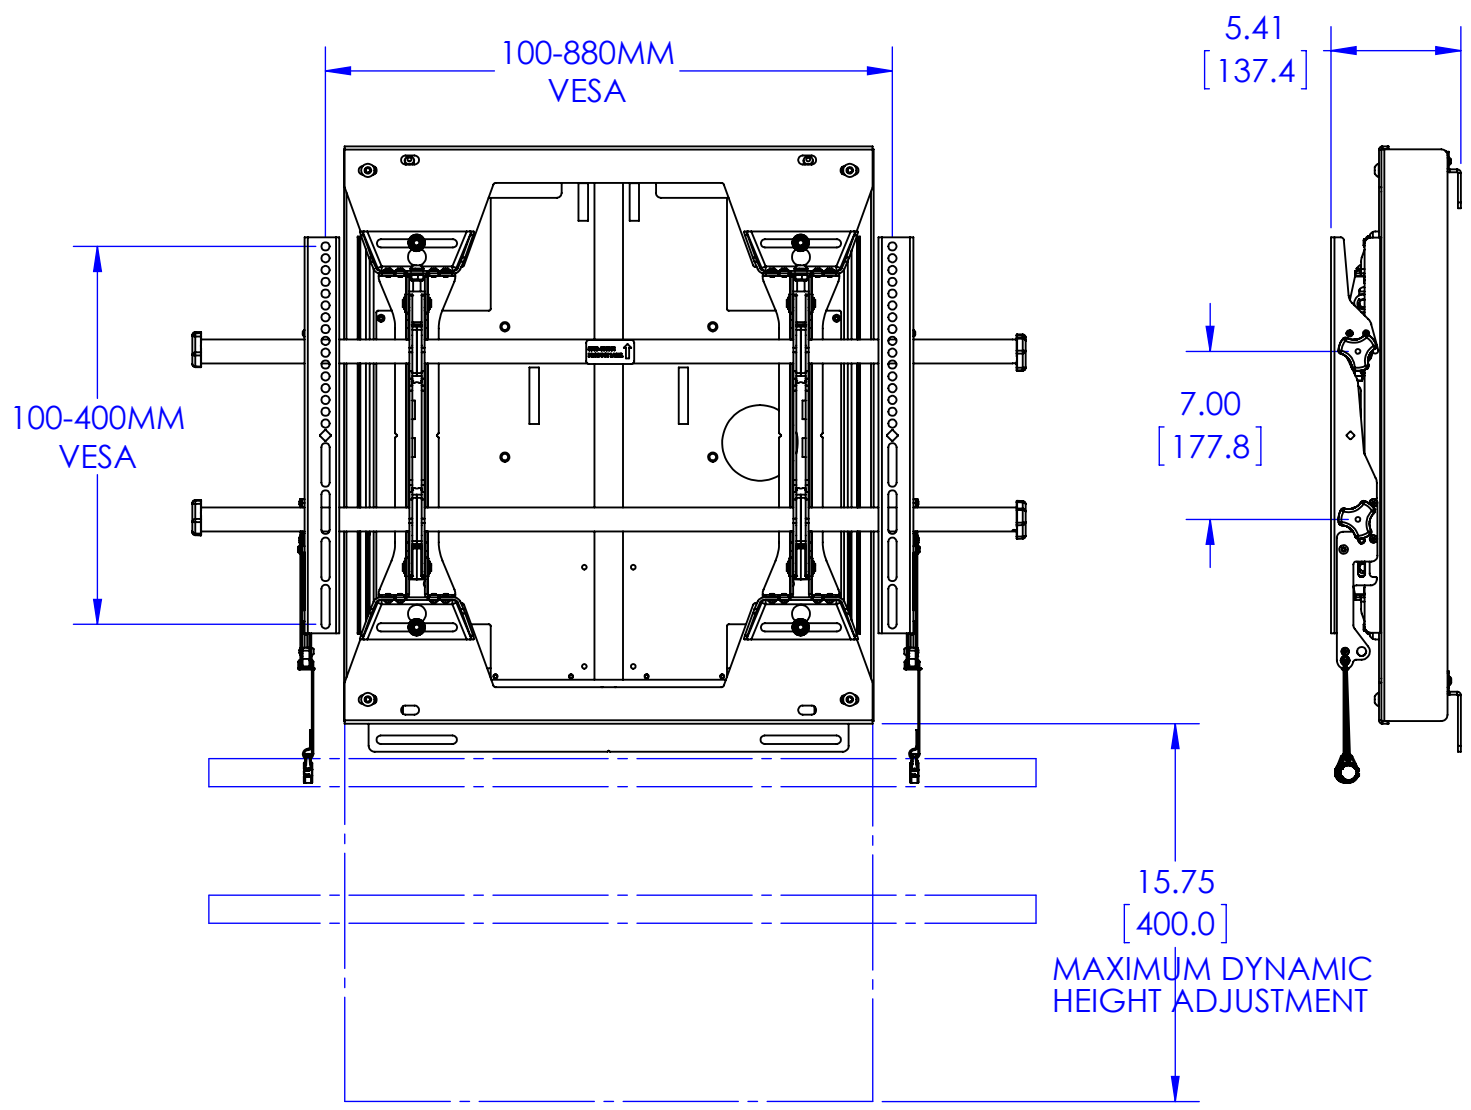

THE INFORMATION AND DESIGNS CONTAINED IN THIS DRAWING ARE CONFIDENTIAL AND THE PROPRIETARY PROPERTY OF MILESTONE AV TECHNOLOGIES NEITHER THIS DESIGN NOR ANY INFORMATION CONTAINED IN THIS DRAWING MAY BE REPRODUCED OR DISCLOSED TO OTHERS WITHOUT THE EXPRESS WRITTEN CONSENT OF MILESTONE AV TECHNOLOGIES.

CAD GENERATED DRAWING, DO NOT MANUALLY UPDATE.			CHIEF		6436 CITY WEST PKWY EDEN PRAIRIE MN, 55344 PHONE: 866-977-3901 FAX: 877-894-6918
DRAWN BY	PJO	3/23/2016	DESCRIPTION MSD LSD1U CUSTOMER PRINT		
ENG APPROVAL			MODEL NO. MSD1U / LSD1U		
MFG APPROVAL			SIZE	DWG. NO.	REV.
QA APPROVAL			B	TECH-000771	01
SHEET 1 OF 1			SCALE 1:8