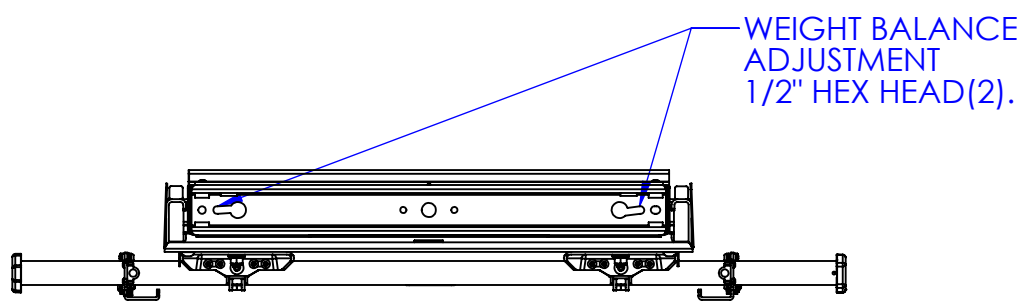

THE INFORMATION AND DESIGNS CONTAINED IN THIS DRAWING ARE CONFIDENTIAL AND THE PROPRIETARY PROPERTY OF MILESTONE AV TECHNOLOGIES NEITHER THIS DESIGN NOR ANY INFORMATION CONTAINED IN THIS DRAWING MAY BE REPRODUCED OR DISCLOSED TO OTHERS WITHOUT THE EXPRESS WRITTEN CONSENT OF MILESTONE AV TECHNOLOGIES.

CAD GENERATED DRAWING, DO NOT MANUALLY UPDATE.			CHIEF		6436 CITY WEST PKWY EDEN PRAIRIE MN, 55344 PHONE: 866-977-3901 FAX: 877-894-6918
DRAWN BY	PJO	3/23/2016	DESCRIPTION MSD LSD1U CUSTOMER PRINT		
ENG APPROVAL			MODEL NO. MSD1U / LSD1U		
MFG APPROVAL			SIZE	DWG. NO.	REV.
QA APPROVAL			B	TECH-000771	01
SHEET 1 OF 1			SCALE 1:8