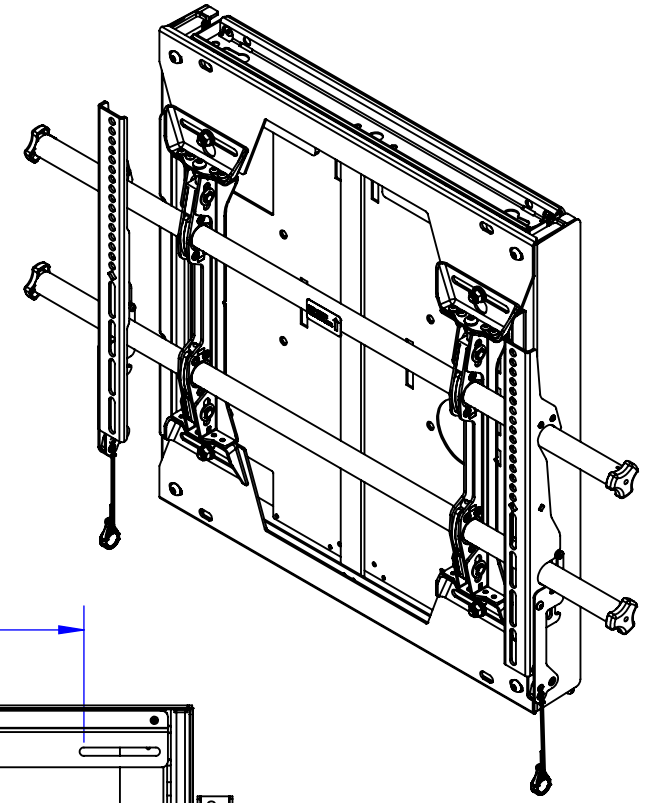

THE INFORMATION AND DESIGNS CONTAINED IN THIS DRAWING ARE CONFIDENTIAL AND THE PROPRIETARY PROPERTY OF MILESTONE AV TECHNOLOGIES NEITHER THIS DESIGN NOR ANY INFORMATION CONTAINED IN THIS DRAWING MAY BE REPRODUCED OR DISCLOSED TO OTHERS WITHOUT THE EXPRESS WRITTEN CONSENT OF MILESTONE AV TECHNOLOGIES.

CAD GENERATED DRAWING, DO NOT MANUALLY UPDATE.			CHIEF		6436 CITY WEST PKWY EDEN PRAIRIE MN, 55344 PHONE: 866-977-3901 FAX: 877-894-6918
DRAWN BY	PJO	3/23/2016	DESCRIPTION MSD LSD1U CUSTOMER PRINT		
ENG APPROVAL			MODEL NO. MSD1U / LSD1U		
MFG APPROVAL			SIZE	DWG. NO.	REV.
QA APPROVAL			B	TECH-000771	01
SHEET 1 OF 1			SCALE 1:8