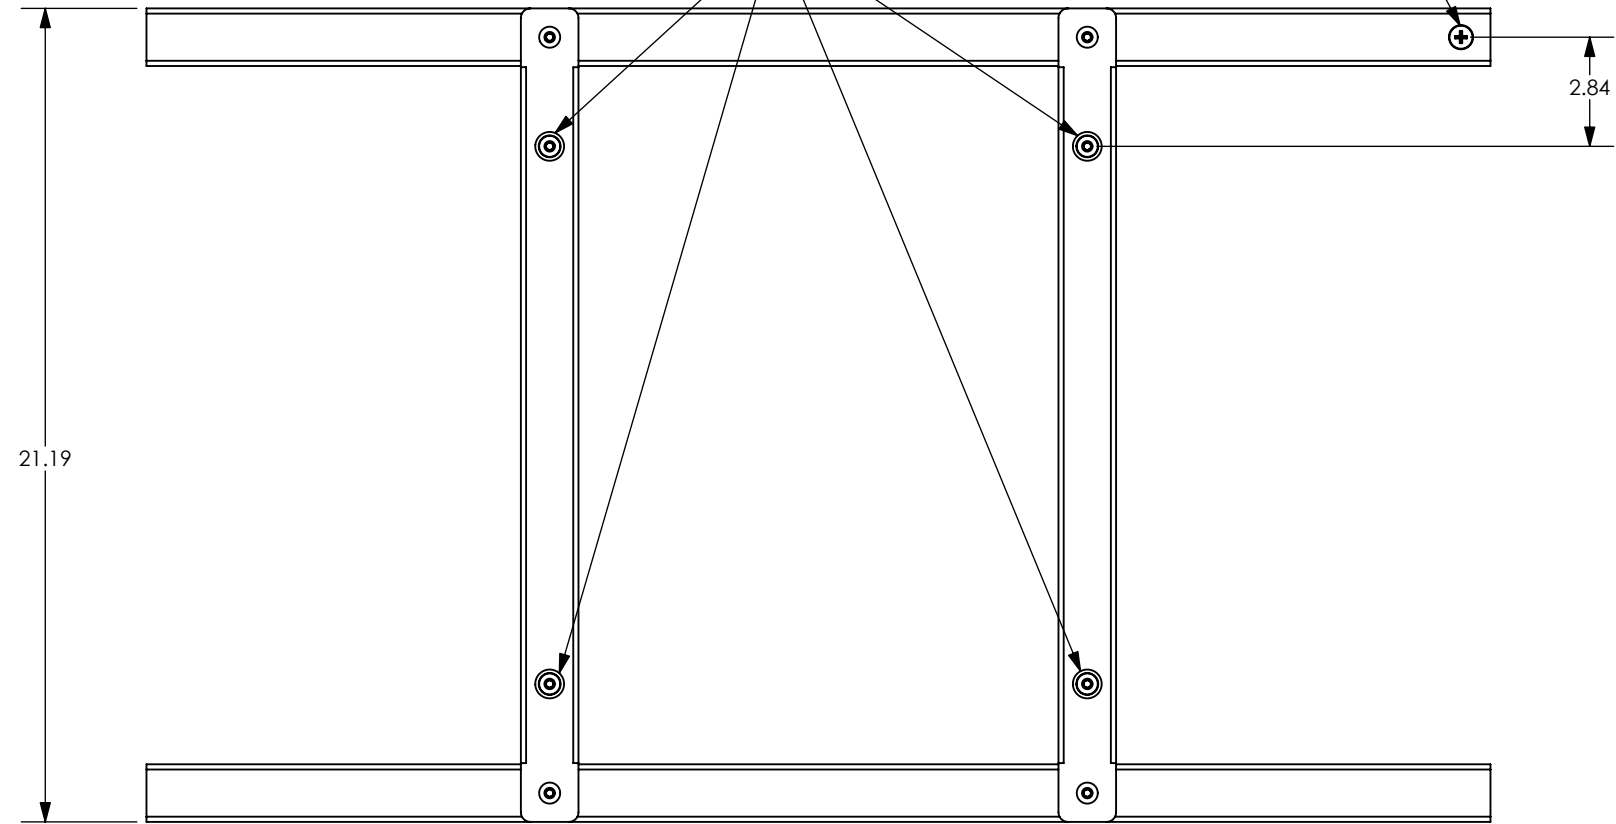

1 2 3 4 5 6 7 8

PSB-2043

MOUNTING HOLE IN BACK OF DISPLAY

MOUNTING BUTTONS FIT INTO TEARDROP SLOTS ON MOUNT

D

C

B

A

CHIEF MANUFACTURING INC.
MOUNT ORDER NUMBER IS PSB-2043
PHONE: 1-800-582-6480

SHEET SCALE = 1:5

THE INFORMATION AND DESIGNS CONTAINED IN THIS DRAWING ARE CONFIDENTIAL AND THE PROPRIETARY PROPERTY OF CHIEF MFG., INC. NEITHER THIS DESIGN NOR ANY INFORMATION CONTAINED IN THIS DRAWING MAY BE REPRODUCED OR DISCLOSED TO OTHERS WITHOUT THE EXPRESS WRITTEN CONSENT OF CHIEF MFG., INC.