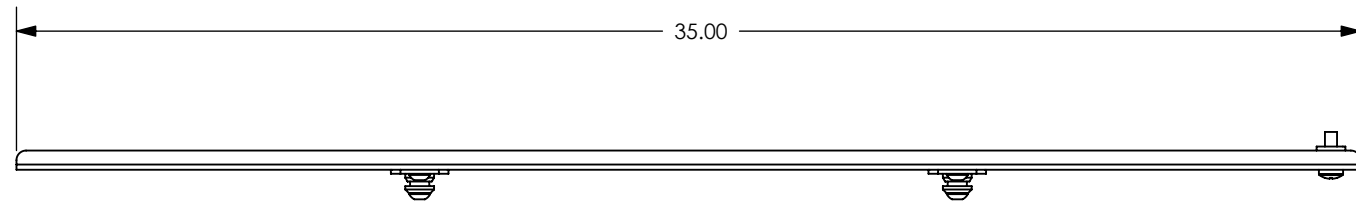

1 2 3 4 5 6 7 8

PSB-2043

MOUNTING HOLE IN BACK OF DISPLAY

MOUNTING BUTTONS FIT INTO TEARDROP SLOTS ON MOUNT

D

C

B

A

CHIEF MANUFACTURING INC.
MOUNT ORDER NUMBER IS PSB-2043
PHONE: 1-800-582-6480

SHEET SCALE = 1:5

THE INFORMATION AND DESIGNS CONTAINED IN THIS DRAWING ARE CONFIDENTIAL AND THE PROPRIETARY PROPERTY OF CHIEF MFG., INC. NEITHER THIS DESIGN NOR ANY INFORMATION CONTAINED IN THIS DRAWING MAY BE REPRODUCED OR DISCLOSED TO OTHERS WITHOUT THE EXPRESS WRITTEN CONSENT OF CHIEF MFG., INC.