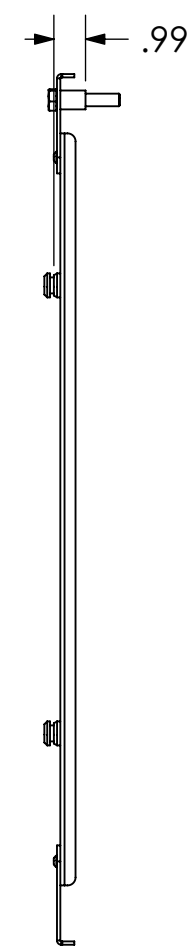

1 2 3 4 5 6 7 8

PSB-2244

MOUNTING BUTTONS FIT INTO TEARDROP SLOTS ON MOUNT

MOUNTING HOLE IN BACK OF DISPLAY

D
C
B
A

D
C
B
A

CHIEF MANUFACTURING INC.
MOUNT ORDER NUMBER IS PSB-2244
PHONE: 1-800-582-6480

SHEET SCALE = 1:6

THE INFORMATION AND DESIGNS CONTAINED IN THIS DRAWING ARE CONFIDENTIAL AND THE PROPRIETARY PROPERTY OF CHIEF MFG., INC. NEITHER THIS DESIGN NOR ANY INFORMATION CONTAINED IN THIS DRAWING MAY BE REPRODUCED OR DISCLOSED TO OTHERS WITHOUT THE EXPRESS WRITTEN CONSENT OF CHIEF MFG., INC.

	CHIEF MANUFACTURING, INC. <small>8401 EAGLE CREEK PKWY STE. 700, SAVAGE, MN 55378 1.800.582.6480 * FAX 1.877.894.6918</small>
	<small>TITLE</small> CUSTOMER PRINT PSB-2244
<small>SIZE</small> B	<small>DWG. NO.</small> PSB-2244

1 2 3 4 5 6 7 8