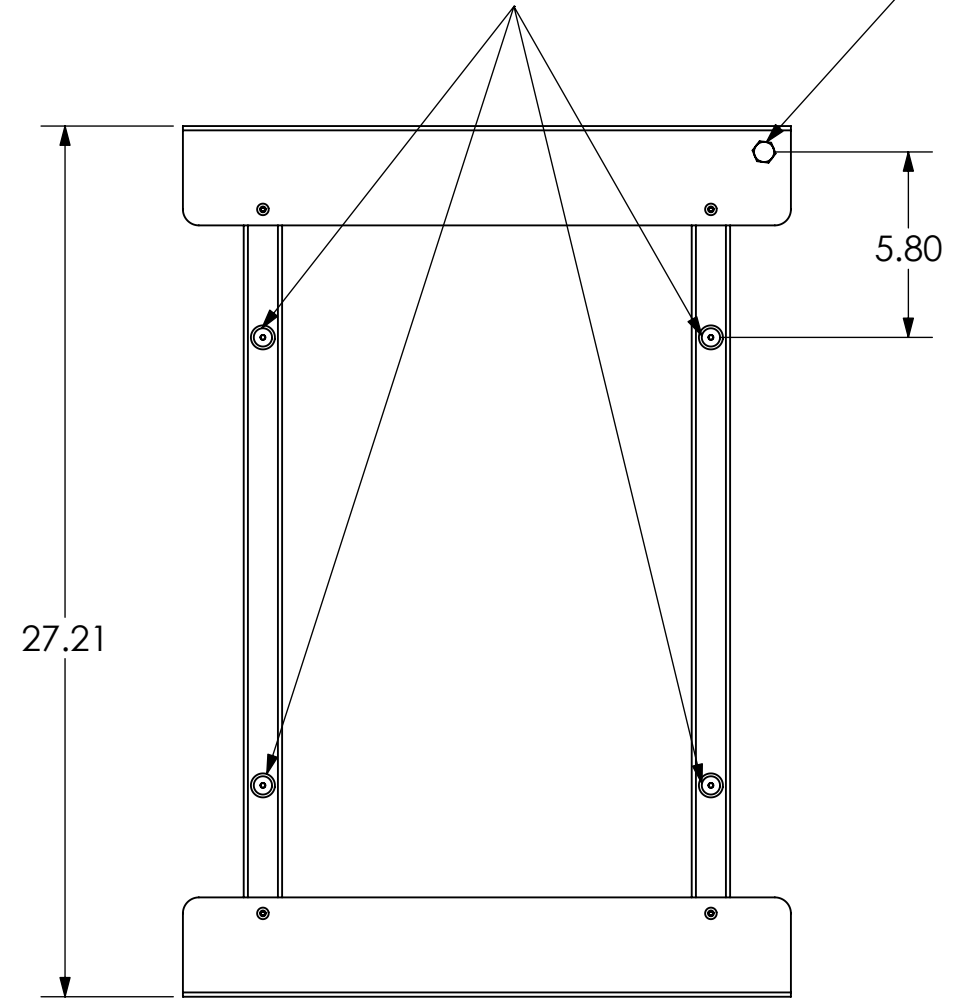

1 2 3 4 5 6 7 8

PSB-2244

MOUNTING BUTTONS FIT INTO TEARDROP SLOTS ON MOUNT

MOUNTING HOLE IN BACK OF DISPLAY

D
C
B
A

D
C
B
A

CHIEF MANUFACTURING INC.
MOUNT ORDER NUMBER IS PSB-2244
PHONE: 1-800-582-6480

SHEET SCALE = 1:6