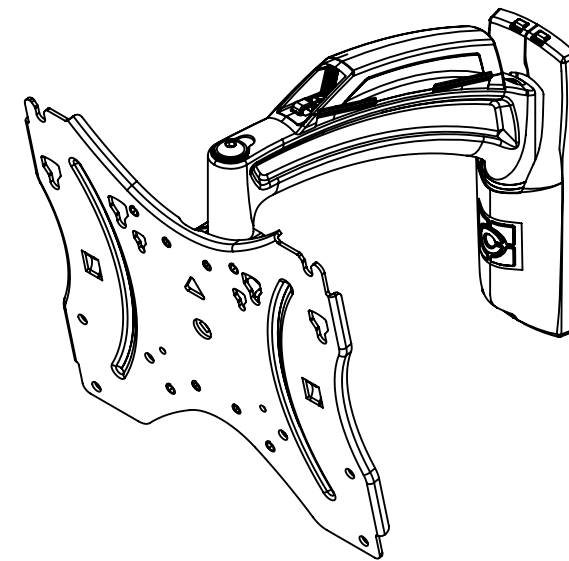

205 Westwood Ave, Long Branch, NJ 07740  
 Phone: 866-94 BOARDS (26273) / (732)-222-1511  
 Fax: (732)-222-7088 | E-mail: sales@touchboards.com

9025-002061-XXX

COMPATIBLE MOUNTING PATTERNS INCLUDE:  
 75 X 75, 100 X 100, 200 X 100, 200 X 200

**CHIEF MANUFACTURING INC.**  
 MOUNT ORDER NUMBER IS TS525TU  
 PHONE: 1-800-582-6480

SHEET SCALE = 1:5

THE INFORMATION AND DESIGNS CONTAINED  
 IN THIS DRAWING ARE CONFIDENTIAL AND THE  
 PROPRIETARY PROPERTY OF CHIEF MFG., INC.  
 NEITHER THIS DESIGN NOR ANY INFORMATION  
 CONTAINED IN THIS DRAWING MAY BE  
 REPRODUCED OR DISCLOSED TO OTHERS  
 WITHOUT THE EXPRESS WRITTEN CONSENT OF  
 CHIEF MFG., INC.