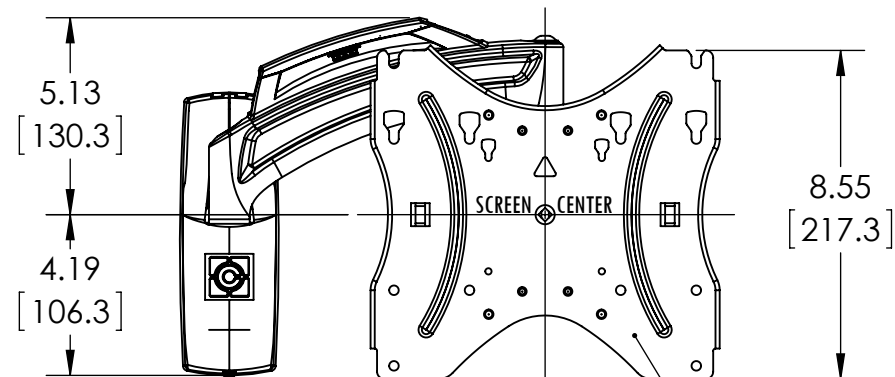

205 Westwood Ave, Long Branch, NJ 07740  
 Phone: 866-94 BOARDS (26273) / (732)-222-1511  
 Fax: (732)-222-7088 | E-mail: sales@touchboards.com

9025-002061-XXX

COMPATIBLE MOUNTING PATTERNS INCLUDE:  
 75 X 75, 100 X 100, 200 X 100, 200 X 200

**CHIEF MANUFACTURING INC.**  
 MOUNT ORDER NUMBER IS TS525TU  
 PHONE: 1-800-582-6480

SHEET SCALE = 1:5

THE INFORMATION AND DESIGNS CONTAINED  
 IN THIS DRAWING ARE CONFIDENTIAL AND THE  
 PROPRIETARY PROPERTY OF CHIEF MFG., INC.  
 NEITHER THIS DESIGN NOR ANY INFORMATION  
 CONTAINED IN THIS DRAWING MAY BE  
 REPRODUCED OR DISCLOSED TO OTHERS  
 WITHOUT THE EXPRESS WRITTEN CONSENT OF  
 CHIEF MFG., INC.