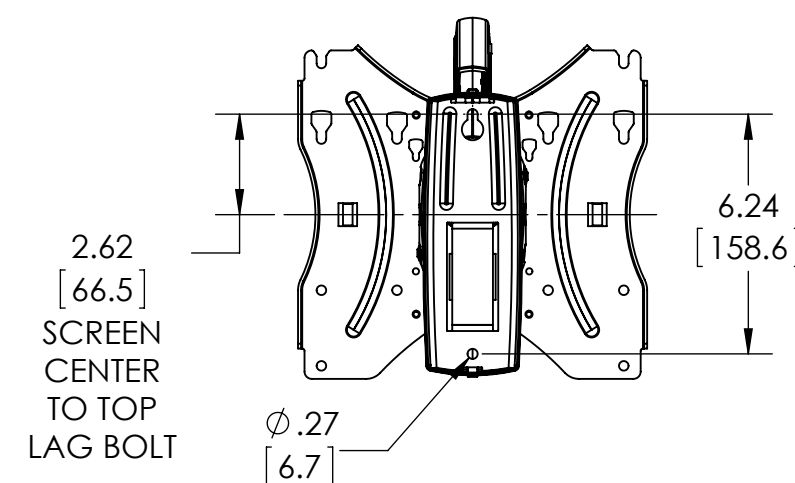

COMPATIBLE MOUNTING PATTERNS INCLUDE:
75 X 75, 100 X 100, 200 X 100, 200 X 200

CHIEF MANUFACTURING INC.
MOUNT ORDER NUMBER IS TS525TU
PHONE: 1-800-582-6480

SHEET SCALE = 1:5

THE INFORMATION AND DESIGNS CONTAINED
IN THIS DRAWING ARE CONFIDENTIAL AND THE
PROPRIETARY PROPERTY OF CHIEF MFG., INC.
NEITHER THIS DESIGN NOR ANY INFORMATION
CONTAINED IN THIS DRAWING MAY BE
REPRODUCED OR DISCLOSED TO OTHERS
WITHOUT THE EXPRESS WRITTEN CONSENT OF
CHIEF MFG., INC.

8401 EAGLE CREEK PKY
SUITE #700
SAVAGE, MN 55378
PHONE: 952-894-6280
FAX: 877-894-6918

TITLE
CUSTOMER PRINT
TS110SU

SIZE
B