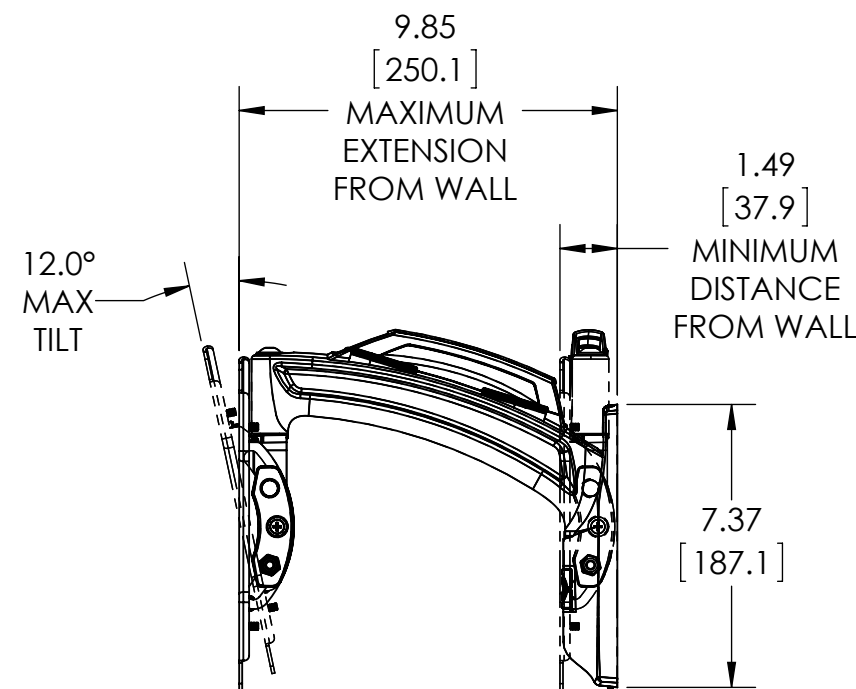

205 Westwood Ave, Long Branch, NJ 07740  
 Phone: 866-94 BOARDS (26273) / (732)-222-1511  
 Fax: (732)-222-7088 | E-mail: sales@touchboards.com

9025-002061-XXX

COMPATIBLE MOUNTING PATTERNS INCLUDE:  
 75 X 75, 100 X 100, 200 X 100, 200 X 200

**CHIEF MANUFACTURING INC.**  
 MOUNT ORDER NUMBER IS TS525TU  
 PHONE: 1-800-582-6480

SHEET SCALE = 1:5

THE INFORMATION AND DESIGNS CONTAINED  
 IN THIS DRAWING ARE CONFIDENTIAL AND THE  
 PROPRIETARY PROPERTY OF CHIEF MFG., INC.  
 NEITHER THIS DESIGN NOR ANY INFORMATION  
 CONTAINED IN THIS DRAWING MAY BE  
 REPRODUCED OR DISCLOSED TO OTHERS  
 WITHOUT THE EXPRESS WRITTEN CONSENT OF  
 CHIEF MFG., INC.