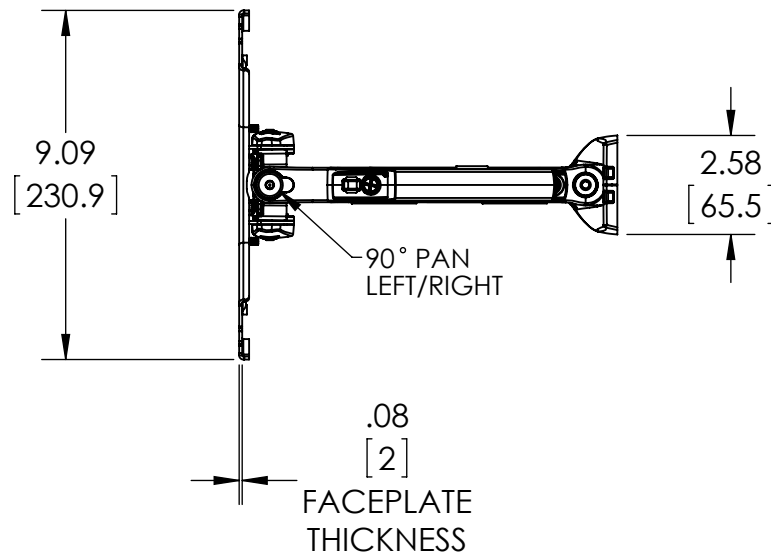

205 Westwood Ave, Long Branch, NJ 07740  
 Phone: 866-94 BOARDS (26273) / (732)-222-1511  
 Fax: (732)-222-7088 | E-mail: sales@touchboards.com

9025-002061-XXX

COMPATIBLE MOUNTING PATTERNS INCLUDE:  
 75 X 75, 100 X 100, 200 X 100, 200 X 200

**CHIEF MANUFACTURING INC.**  
 MOUNT ORDER NUMBER IS TS525TU  
 PHONE: 1-800-582-6480

SHEET SCALE = 1:5

THE INFORMATION AND DESIGNS CONTAINED  
 IN THIS DRAWING ARE CONFIDENTIAL AND THE  
 PROPRIETARY PROPERTY OF CHIEF MFG., INC.  
 NEITHER THIS DESIGN NOR ANY INFORMATION  
 CONTAINED IN THIS DRAWING MAY BE  
 REPRODUCED OR DISCLOSED TO OTHERS  
 WITHOUT THE EXPRESS WRITTEN CONSENT OF  
 CHIEF MFG., INC.