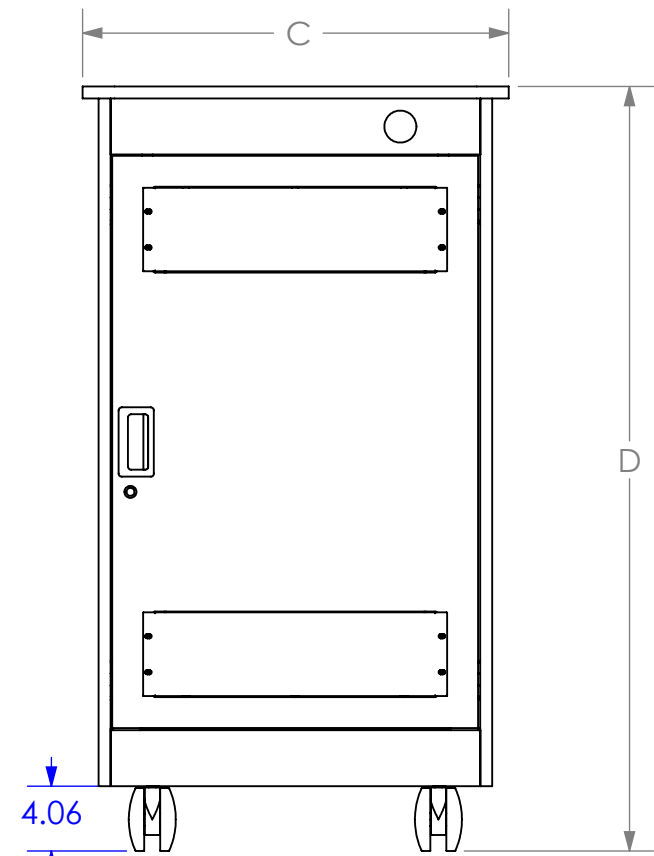

D  
C  
B  
A

FRONT

SIDE

BACK

BOTTOM

MODEL	WEIGHT CAPACITY LBS (KG)	RACKING HEIGHT UNITS	OVERALL DEPTH (A) INCH (MM)	USABLE DEPTH (B) INCH (MM)	WIDTH (C) INCH (MM)	HEIGHT (D) INCH (MM)
YF1F1228H	300 (136)	12	30 (762)	24.12 (612.6)	26.63 (676.4)	34 (863.6)
YF1F1228M	300 (136)	12	30 (762)	24.12 (612.6)	26.63 (676.4)	34 (863.6)
YF1F1228B	300 (136)	12	30 (762)	24.12 (612.6)	26.63 (676.4)	34 (863.6)
YF1F2028H	500 (227)	20	30 (762)	24.12 (612.6)	26.63 (676.4)	48 (1219.2)
YF1F2028M	500 (227)	20	30 (762)	24.12 (612.6)	26.63 (676.4)	48 (1219.2)
YF1F2028B	500 (227)	20	30 (762)	24.12 (612.6)	26.63 (676.4)	48 (1219.2)
YF1F2828H	500 (227)	28	30 (762)	24.12 (612.6)	26.63 (676.4)	62 (1574.8)
YF1F2828M	500 (227)	28	30 (762)	24.12 (612.6)	26.63 (676.4)	62 (1574.8)
YF1F2828B	500 (227)	28	30 (762)	24.12 (612.6)	26.63 (676.4)	62 (1574.8)