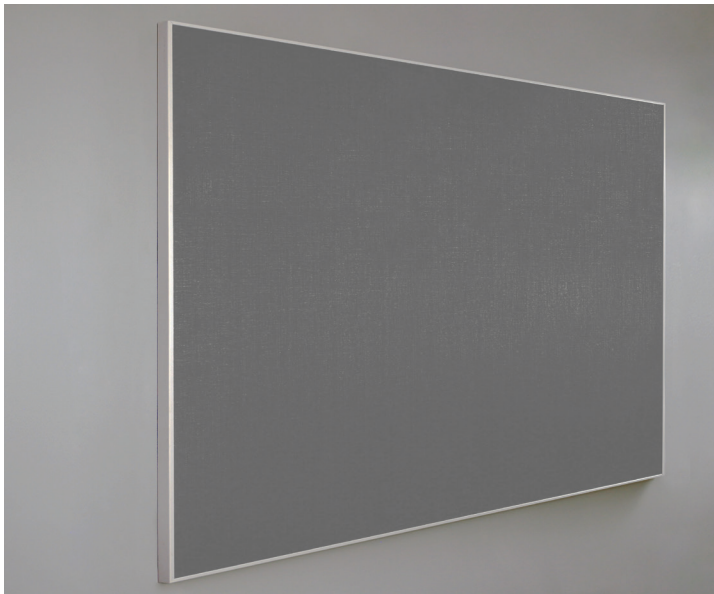

CONCEPT

Markerboard and Tackboard

SPECIFICATIONS

- Satin anodized trim is available in 24 standard powder coat colors, 180 optional powder coat colors, and unlimited custom colors
- Concealed hanging system
- Available with or without a permanently mounted contemporary style tray, approximately 2" deep
- Claridge LCS Porcelain is Greenguard certified, eco-friendly, and emits no VOC's

Claridge LCS Porcelain Writing Surface

- Projection friendly surface that won't ghost or stain
- Available in markerboard and chalkboard options
- Greenguard certified, eco-friendly, and emits no VOC's
- Lifetime warranty

[View Porcelain Highlights HERE](#)

COLORS

Claridge LCS PORCELAIN

- 3 LCS Porcelain markerboard colors
- 3 LCS Chalkboard colors

[View Claridge Porcelain Colors HERE](#)

Tackable Surfaces

Tackboard fabrics are offered in Claridge Cork as well as a wide range of contemporary patterns through these fine textile manufacturers.

Guilford of Maine Carnegie **maharam**

[View Tackable Surface Options HERE](#)

[LEARN MORE](#)