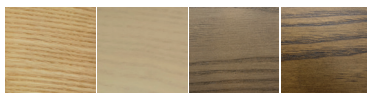

- Responsibly Harvested Ash Wood frames available in Clear, Vellum, Driftwood and Rustic stains
- Available in Claridge Glass, LCS Porcelain writing surfaces and Claridge Cork tack surfaces
- Metal accent strip highlights an integrated marker rail
- Includes 4 rare earth magnets, assorted markers and a microfiber eraser cloth

Samples available at:

MIX Contemporary

Wall-Mounted Markerboards

AR  View from every angle

STANDARD SIZES (HxW)

4' x 3'	4' x 4'	4' x 6'	4' x 8'
	3' x 4'	3' x 5'	

MIX FINISH COLORS

Marker Tray Color Options

Signal White RAL9003 Slate Grey RAL7015 Matte Black 302P

MIX Wood Finish Options

Clear Vellum Driftwood Rustic

SPECIFICATIONS

- Metal marker tray available in Signal White, Slate Gray or Matte Black with 180 optional powder coat colors