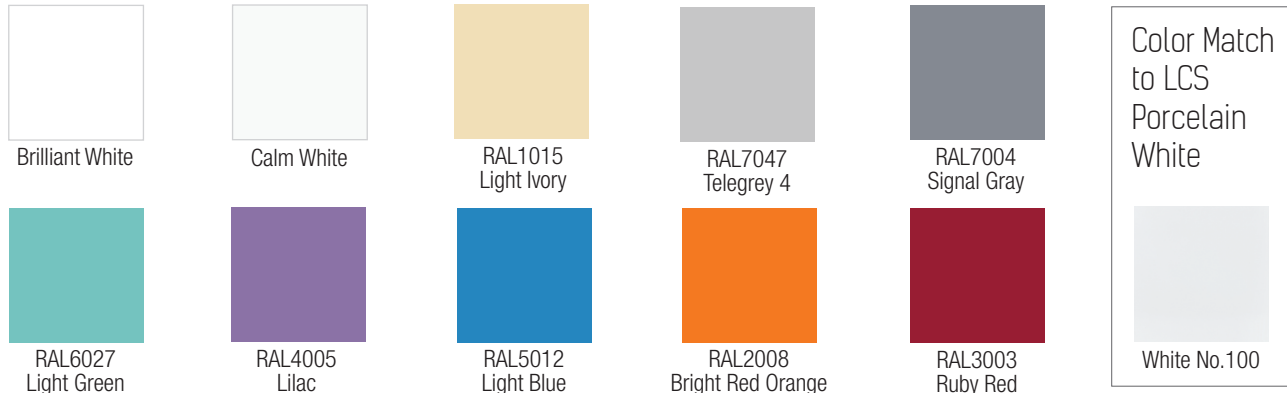

# POWDER COATINGS

Color Guide

An environmentally friendly process that offers a wide range of decorative, functional colors for use on glass markerboards, walls, and metal frames.

## Standard Color Selections for Glass

Claridge offers virtually unlimited design options with powder coat colors available for magnetic glass markerboards and glass marker walls. Select from the 10 standard colors shown below, or choose from the over 180 optional colors inside. Custom match colors are also available.