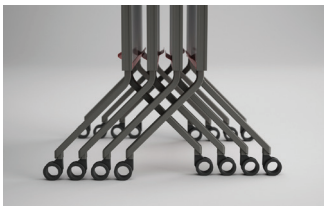

Switch

Mobile Markerboard

STANDARD SIZES

H 60", 72" W 36", 42", 48", 60" D 24"

Optional Acoustic Tackable Pads:

H 14", 27" W 9", 14" D .5"