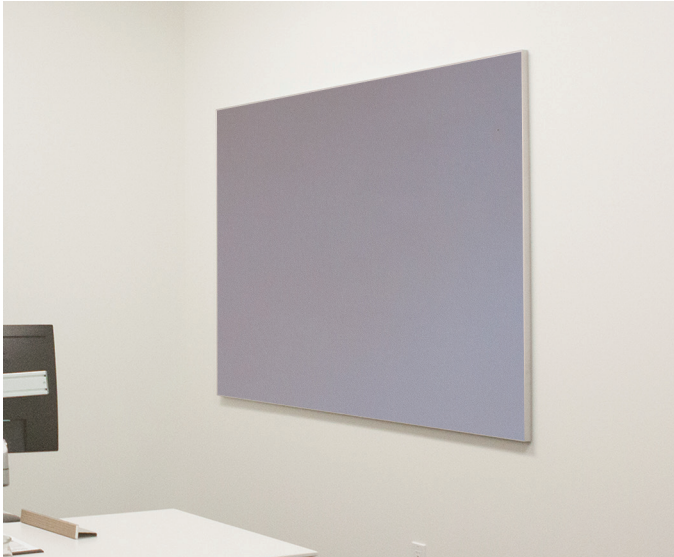

CONNECT X2

Markerboard, Tack & Modular Board

X2 Tackboard