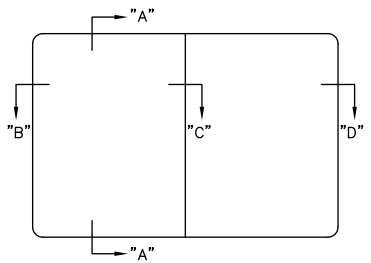

CLARIDGE CONTEMPORARY STYLE WOOD CABINET LECTURE UNITS

UNIT SHOWN OPEN

NO.	SIZE H-W	TYPE OF WOOD AND FINISH
508-4WN	4'X4'	WALNUT NATURAL LACQUER
508-4WO	4'X4'	WALNUT WITH OIL
508-6WN	4'X6'	WALNUT NATURAL LACQUER
508-6WO	4'X6'	WALNUT WITH OIL
509-4N	4'X4'	OAK NATURAL LACQUER
509-4M	4'X4'	OAK WITH MEDIUM
509-4D	4'X4'	OAK WITH DARK
509-6N	4'X6'	OAK NATURAL LACQUER
509-6M	4'X6'	OAK WITH MEDIUM
509-6D	4'X6'	OAK WITH DARK
512-4MN	4'X4'	MAHOGANY NATURAL LACQUER
512-4MS	4'X4'	MAHOGANY STAINED
512-6MN	4'X6'	MAHOGANY NATURAL LACQUER
512-6MS	4'X6'	MAHOGANY STAINED
516-4MA	4'X4'	MAPLE NATURAL LACQUER
516-6MA	4'X6'	MAPLE NATURAL LACQUER
517-4CH	4'X4'	CHERRY WITH STAIN
517-6CH	4'X6'	CHERRY WITH STAIN