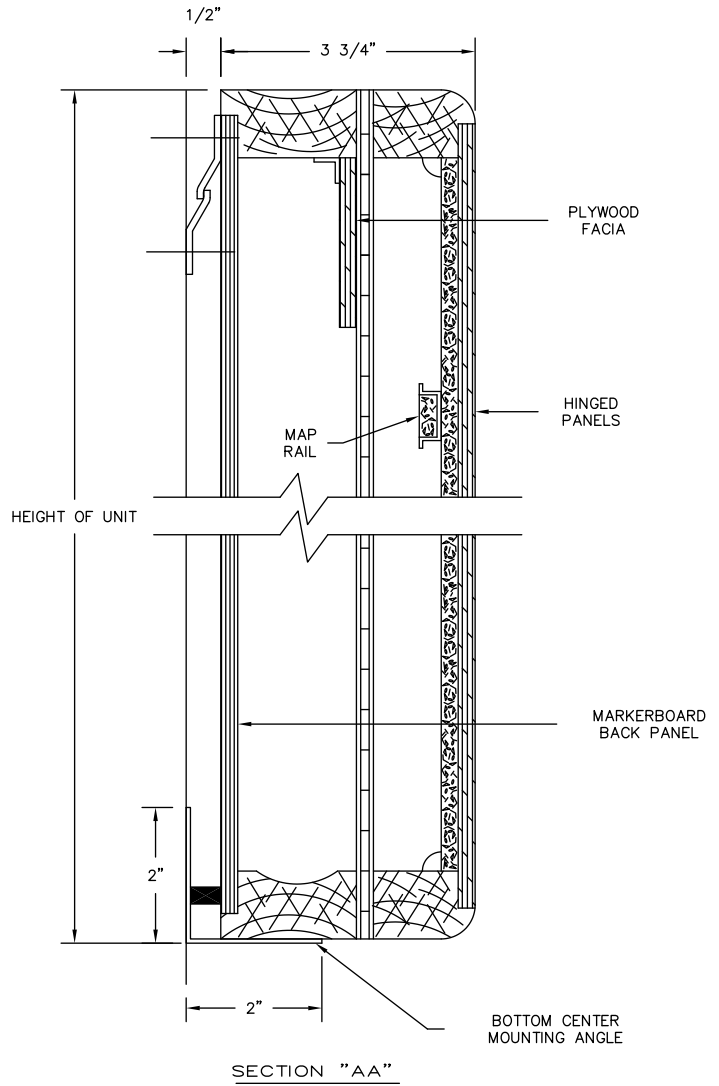

CLARIDGE CONTEMPORARY STYLE WOOD CABINET LECTURE UNITS

UNIT SHOWN OPEN

NO.	SIZE H-W	TYPE OF WOOD AND FINISH
508-4WN	4'X4'	WALNUT NATURAL LACQUER
508-4WO	4'X4'	WALNUT WITH OIL
508-6WN	4'X6'	WALNUT NATURAL LACQUER
508-6WO	4'X6'	WALNUT WITH OIL
509-4N	4'X4'	OAK NATURAL LACQUER
509-4M	4'X4'	OAK WITH MEDIUM
509-4D	4'X4'	OAK WITH DARK
509-6N	4'X6'	OAK NATURAL LACQUER
509-6M	4'X6'	OAK WITH MEDIUM
509-6D	4'X6'	OAK WITH DARK
512-4MN	4'X4'	MAHOGANY NATURAL LACQUER
512-4MS	4'X4'	MAHOGANY STAINED
512-6MN	4'X6'	MAHOGANY NATURAL LACQUER
512-6MS	4'X6'	MAHOGANY STAINED
516-4MA	4'X4'	MAPLE NATURAL LACQUER
516-6MA	4'X6'	MAPLE NATURAL LACQUER
517-4CH	4'X4'	CHERRY WITH STAIN
517-6CH	4'X6'	CHERRY WITH STAIN