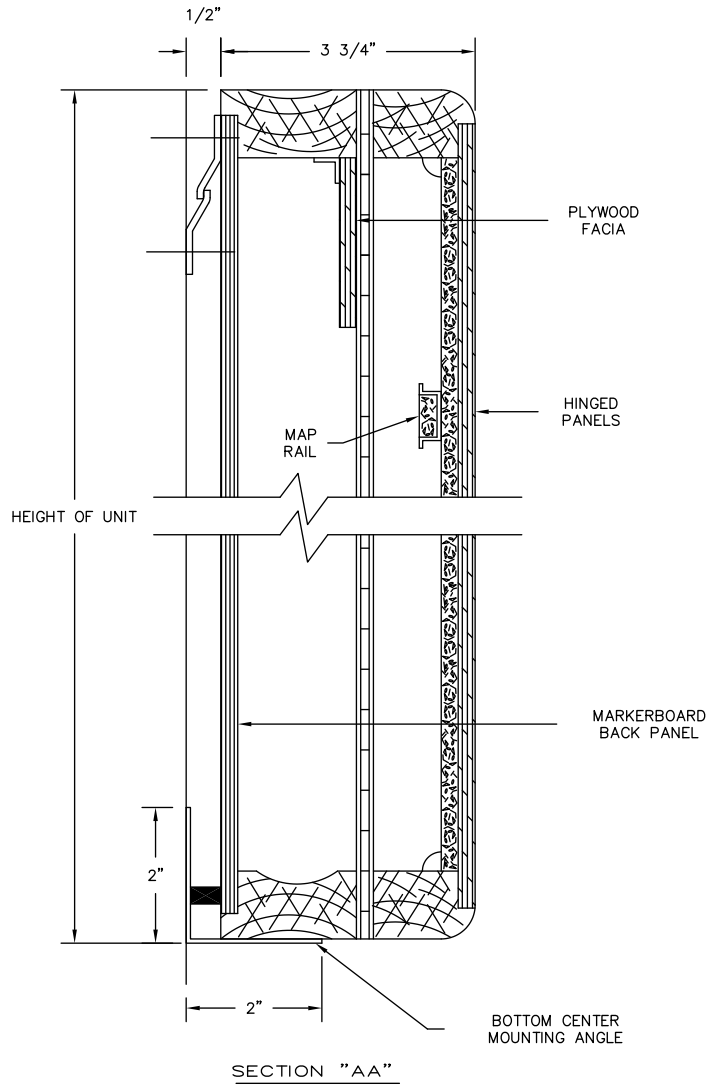

CLARIDGE CONTEMPORARY STYLE WOOD CABINET LECTURE UNITS

UNIT SHOWN OPEN

NO.	SIZE H-W	TYPE OF WOOD AND FINISH
508-4WN	4'X4'	WALNUT NATURAL LACQUER
508-4WO	4'X4'	WALNUT WITH OIL
508-6WN	4'X6'	WALNUT NATURAL LACQUER
508-6WO	4'X6'	WALNUT WITH OIL
509-4N	4'X4'	OAK NATURAL LACQUER
509-4M	4'X4'	OAK WITH MEDIUM
509-4D	4'X4'	OAK WITH DARK
509-6N	4'X6'	OAK NATURAL LACQUER
509-6M	4'X6'	OAK WITH MEDIUM
509-6D	4'X6'	OAK WITH DARK
512-4MN	4'X4'	MAHOGANY NATURAL LACQUER
512-4MS	4'X4'	MAHOGANY STAINED
512-6MN	4'X6'	MAHOGANY NATURAL LACQUER
512-6MS	4'X6'	MAHOGANY STAINED
516-4MA	4'X4'	MAPLE NATURAL LACQUER
516-6MA	4'X6'	MAPLE NATURAL LACQUER
517-4CH	4'X4'	CHERRY WITH STAIN
517-6CH	4'X6'	CHERRY WITH STAIN