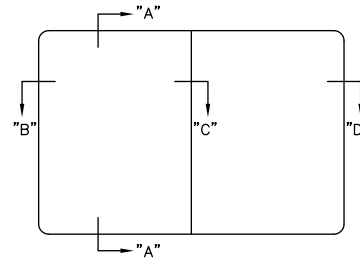

CLARIDGE CONTEMPORARY STYLE WOOD CABINET LECTURE UNITS

UNIT SHOWN OPEN

NO.	SIZE H-W	TYPE OF WOOD AND FINISH
508-4WN	4'X4'	WALNUT NATURAL LACQUER
508-4WO	4'X4'	WALNUT WITH OIL
508-6WN	4'X6'	WALNUT NATURAL LACQUER
508-6WO	4'X6'	WALNUT WITH OIL
509-4N	4'X4'	OAK NATURAL LACQUER
509-4M	4'X4'	OAK WITH MEDIUM
509-4D	4'X4'	OAK WITH DARK
509-6N	4'X6'	OAK NATURAL LACQUER
509-6M	4'X6'	OAK WITH MEDIUM
509-6D	4'X6'	OAK WITH DARK
512-4MN	4'X4'	MAHOGANY NATURAL LACQUER
512-4MS	4'X4'	MAHOGANY STAINED
512-6MN	4'X6'	MAHOGANY NATURAL LACQUER
512-6MS	4'X6'	MAHOGANY STAINED
516-4MA	4'X4'	MAPLE NATURAL LACQUER
516-6MA	4'X6'	MAPLE NATURAL LACQUER
517-4CH	4'X4'	CHERRY WITH STAIN
517-6CH	4'X6'	CHERRY WITH STAIN