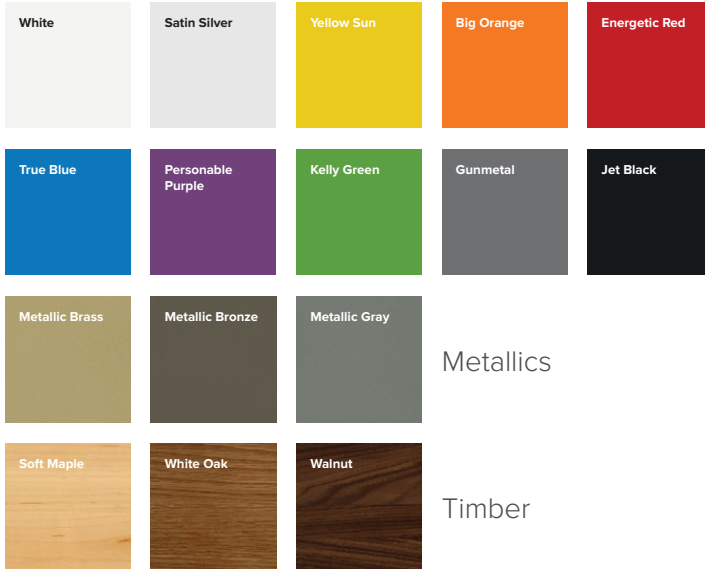

# GLASSBOARDS

Float + Depth

clarus<sup>7</sup>

# SURROUND

Want a sleek frame to wrap your glassboard?  
Choose from a variety of beautiful, richly finished  
colors or bring the outdoors in with Timber, our  
premium wood finish collection.

### COLORS BY CLARUS

- 150+ standard colors
- Unlimited options with Clarus' color-matching ability

### BOLD COLORS

- Broad spectrum of beautiful, richly finished color frame options
- Constructed from premium powder-coated aluminum