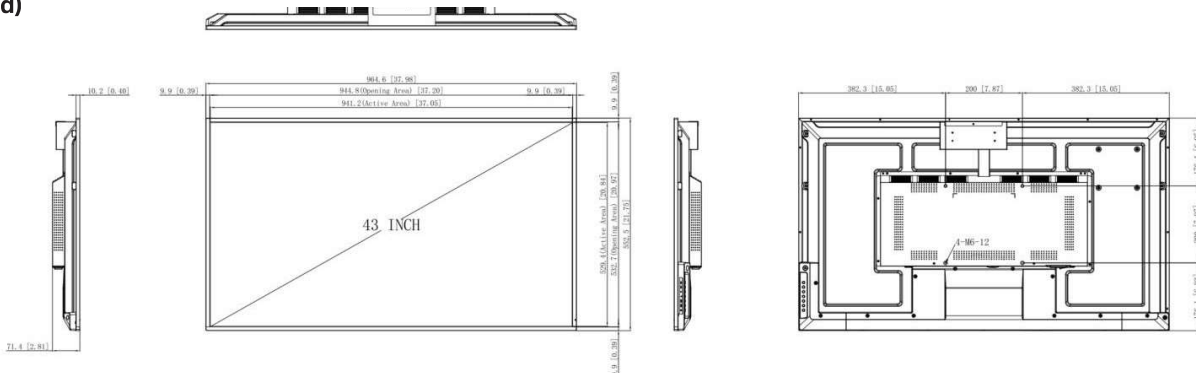

WiFi Module (Included)   **Wireless Module:** USB WiFi Dongle: SI07B

Contact a Clear Touch Sales Representative for pricing or a demo
864.973.7973 | getcleardigital.com/demo