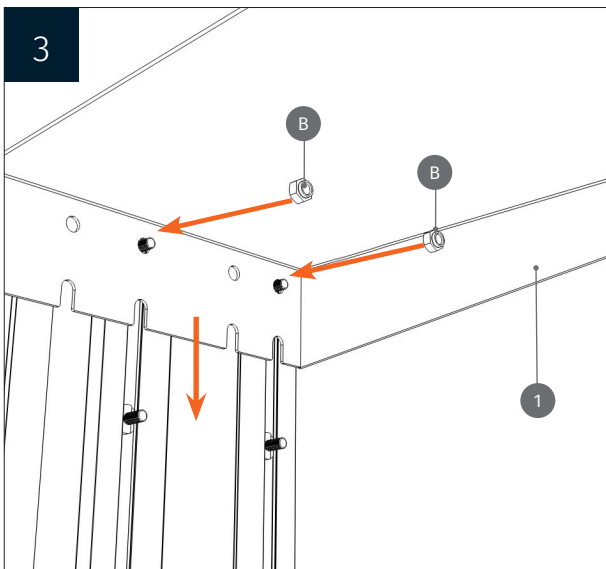

Laptop shelf on the side
for attachment to the pylon column

PACKAGE CONTENTS

1 Side shelf

A 4 x Sliding block

B 4 x M8 Nut

MOUNTING INSTRUCTIONS

for columns with two sideways slots

MOUNTING INSTRUCTIONS

for columns with one sideways slot

for columns with one or two sideways slot