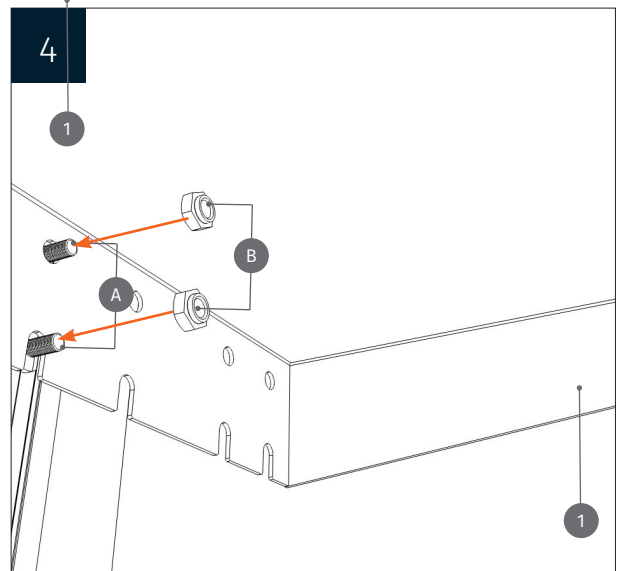

Laptop shelf on the side
for attachment to the pylon column

PACKAGE CONTENTS

1 Side shelf

A 4 x Sliding block

B 4 x M8 Nut

MOUNTING INSTRUCTIONS

for columns with two sideways slots

MOUNTING INSTRUCTIONS

for columns with one sideways slot

for columns with one or two sideways slot