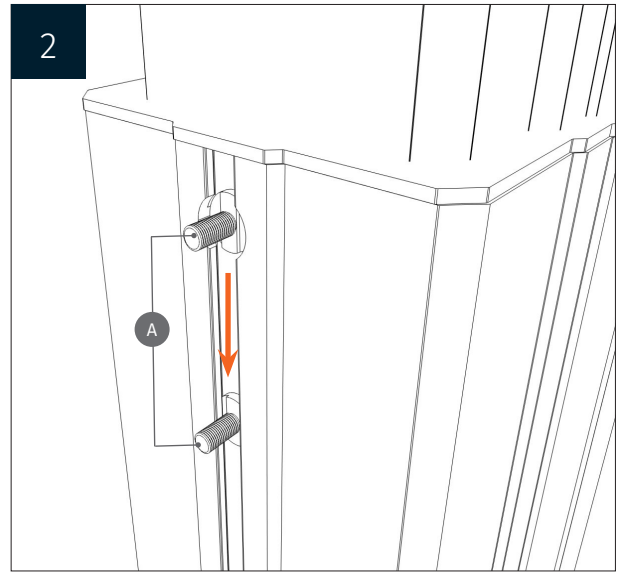

Laptop shelf on the side
for attachment to the pylon column

PACKAGE CONTENTS

1 Side shelf

A 4 x Sliding block

B 4 x M8 Nut

MOUNTING INSTRUCTIONS

for columns with two sideways slots

MOUNTING INSTRUCTIONS

for columns with one sideways slot

for columns with one or two sideways slot