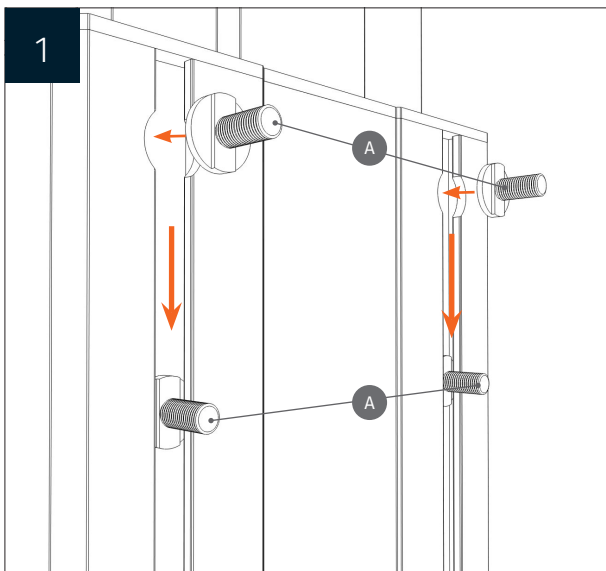

Laptop shelf on the side
for attachment to the pylon column

PACKAGE CONTENTS

1 Side shelf

A 4 x Sliding block

B 4 x M8 Nut

MOUNTING INSTRUCTIONS

for columns with two sideways slots

MOUNTING INSTRUCTIONS

for columns with one sideways slot

for columns with one or two sideways slot