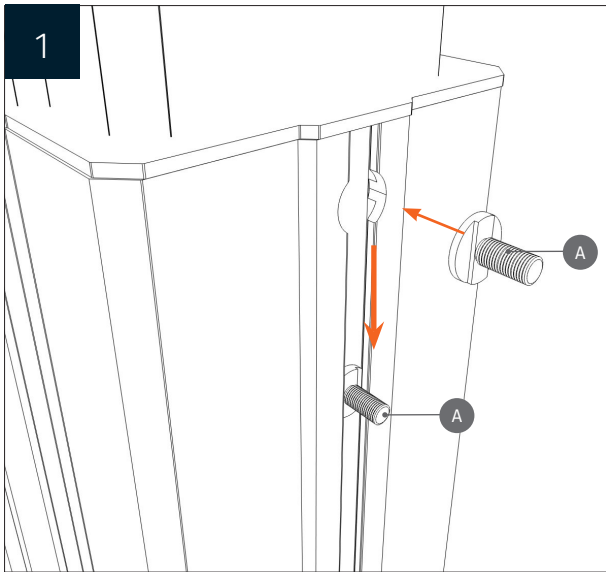

Laptop shelf on the side
for attachment to the pylon column

PACKAGE CONTENTS

1 Side shelf

A 4 x Sliding block

B 4 x M8 Nut

MOUNTING INSTRUCTIONS

for columns with two sideways slots

MOUNTING INSTRUCTIONS

for columns with one sideways slot

for columns with one or two sideways slot