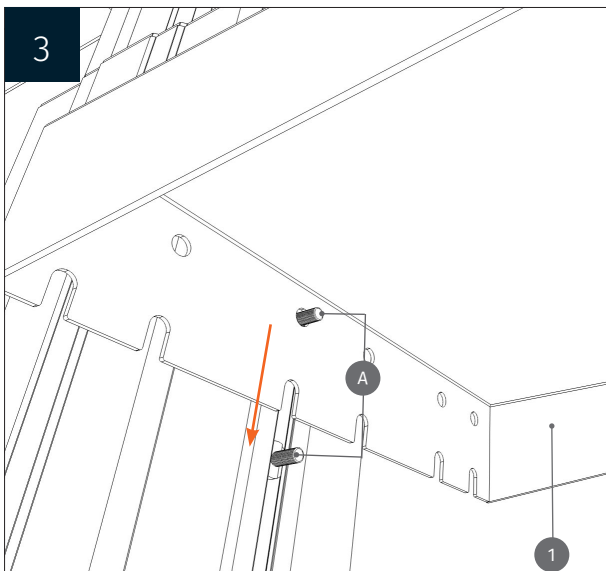

Laptop shelf on the side
for attachment to the pylon column

PACKAGE CONTENTS

1 Side shelf

A 4 x Sliding block

B 4 x M8 Nut

MOUNTING INSTRUCTIONS

for columns with two sideways slots

MOUNTING INSTRUCTIONS

for columns with one sideways slot

for columns with one or two sideways slot