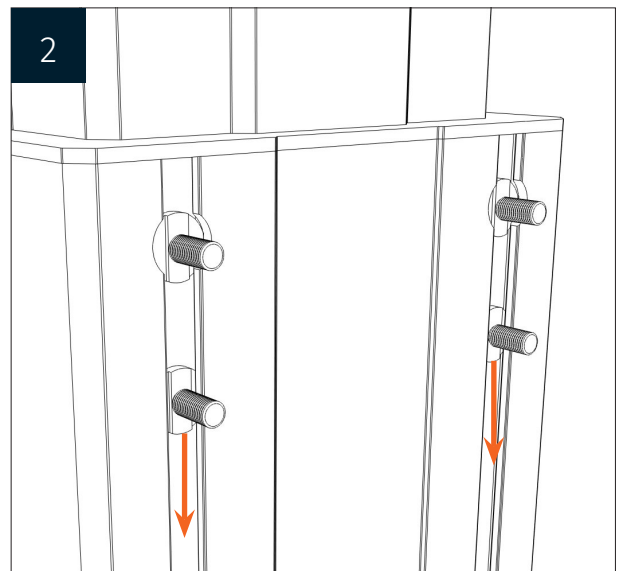

Laptop shelf on the side
for attachment to the pylon column

PACKAGE CONTENTS

1 Side shelf

A 4 x Sliding block

B 4 x M8 Nut

MOUNTING INSTRUCTIONS

for columns with two sideways slots

MOUNTING INSTRUCTIONS

for columns with one sideways slot

for columns with one or two sideways slot