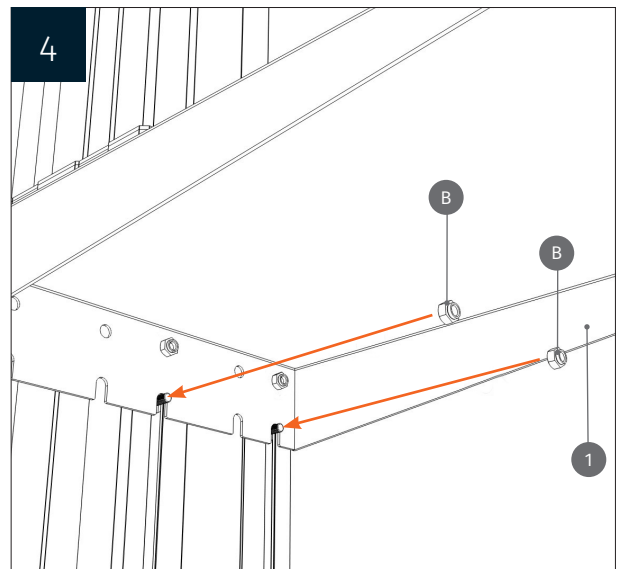

Laptop shelf on the side
for attachment to the pylon column

PACKAGE CONTENTS

1 Side shelf

A 4 x Sliding block

B 4 x M8 Nut

MOUNTING INSTRUCTIONS

for columns with two sideways slots

MOUNTING INSTRUCTIONS

for columns with one sideways slot

for columns with one or two sideways slot