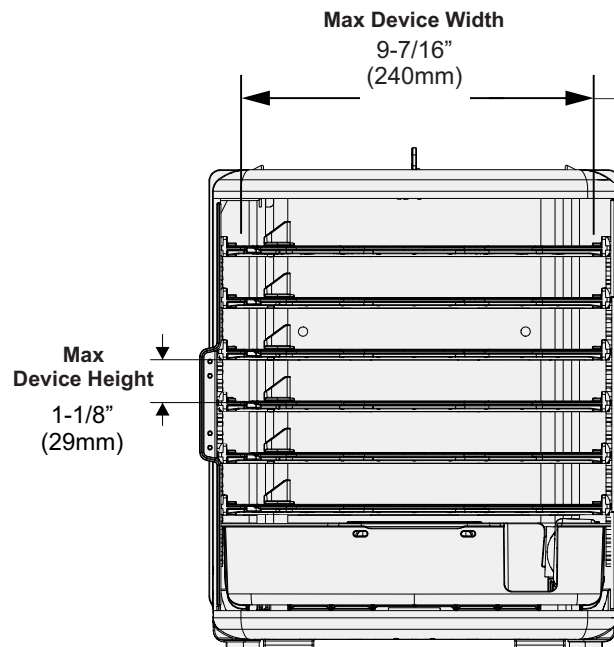

Chromebook/Laptop

(with case if applicable)