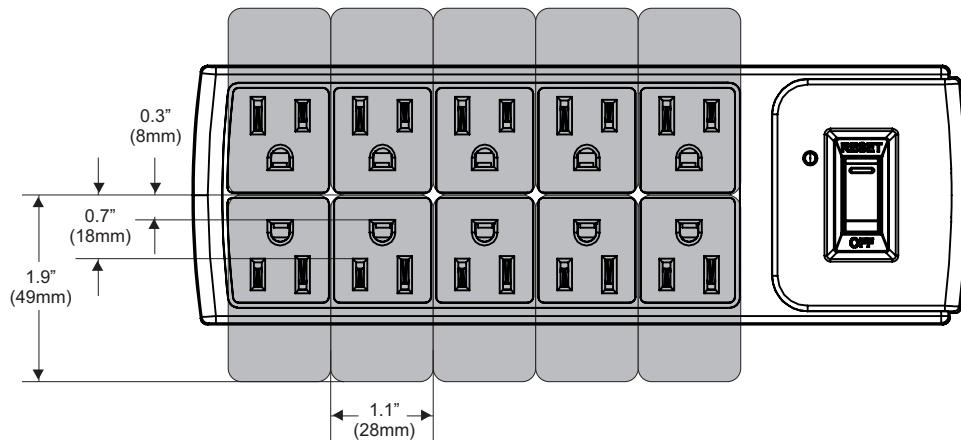

FTT1100: 10-Outlet Power Bar