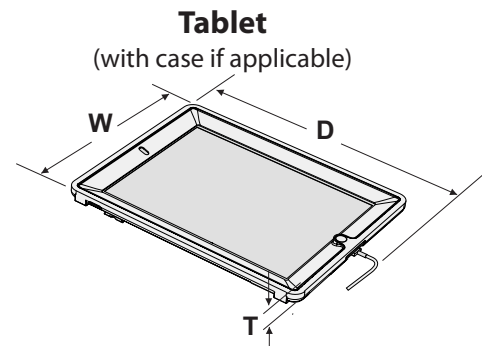

## Compatible Device Dimensions

If your device or device case is not listed in one of the charts, please refer to the maximum sizes shown below.

### MAX Dimensions

Tech Tub <sup>2</sup> ® Model	FTT699 Premium Tech Tub <sup>2</sup> ® - 6 devices w/ larger plug adapters		FTT1112 Premium Tech Tub <sup>2</sup> ® - 2x FTT699 Connected Together
Location	Top 5 Shelves	Bottom Shelf	<p>← See FTT699 Dimensions FTT1112 is made up of two FTT699 Tech Tubs connected together.</p>
D (Depth)	13" (330mm)	13" (330mm)	
W (Width)	9 -7/16" (240mm)	9 -7/16" (240mm)	
T (Thickness)	1-1/8" (29mm)	11/16" (18mm)	

**NOTE:**  
If your device uses a plug adapter, check that your adapter will fit on the Tech Tub power bar.  
**See page 5.**

Second shelf can be removed from each tub, allowing two devices to be stacked on bottom shelf to accommodate 6 devices per tub at full thickness 1-1/8" (29mm). See below for details.

### Include charging cable in depth(D) measurement

**NOTE:**  
For more space on bottom shelf, remove the second shelf and stack two devices on the bottom shelf.