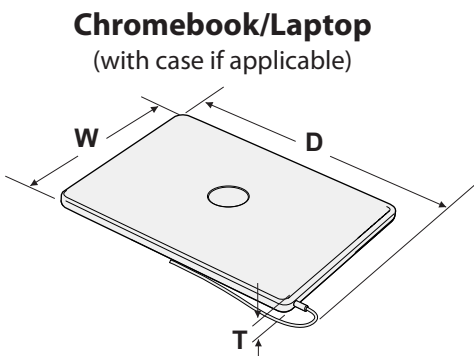

## Compatible Device Dimensions

If your device or device case is not listed in one of the charts, please refer to the maximum sizes shown below.

### MAX Dimensions

Tech Tub <sup>2</sup> ® Model	FTT699 Premium Tech Tub <sup>2</sup> ® - 6 devices w/ larger plug adapters		FTT1112 Premium Tech Tub <sup>2</sup> ® - 2x FTT699 Connected Together
Location	Top 5 Shelves	Bottom Shelf	<p>← See FTT699 Dimensions FTT1112 is made up of two FTT699 Tech Tubs connected together.</p>
D (Depth)	13" (330mm)	13" (330mm)	
W (Width)	9 -7/16" (240mm)	9 -7/16" (240mm)	
T (Thickness)	1-1/8" (29mm)	11/16" (18mm)	

**NOTE:**  
If your device uses a plug adapter, check that your adapter will fit on the Tech Tub power bar.  
**See page 5.**

Second shelf can be removed from each tub, allowing two devices to be stacked on bottom shelf to accommodate 6 devices per tub at full thickness 1-1/8" (29mm). See below for details.

### Include charging cable in depth(D) measurement

**NOTE:**  
For more space on bottom shelf, remove the second shelf and stack two devices on the bottom shelf.