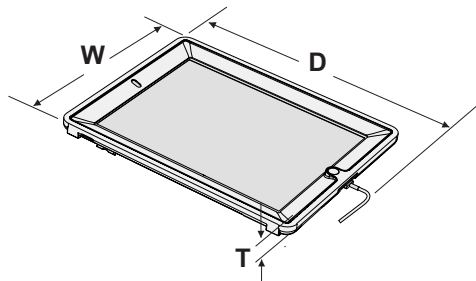

Tech Tub²® Compatibility

Compatible Device or Case Dimensions

If your device or device case is not listed in one of the charts, please refer to the maximum dimensions shown below.

MAX Device or Case Dimensions

Tech Tub²® Model	FTT699 Premium Tech Tub²® - 6 devices w/ larger plug adapters	FTT700 Premium Tech Tub²® - 6 devices	FTT1100 Premium Tech Tub²® - 10 devices	FTT1100-USB Premium Tech Tub²® - 10 devices	FTT1100-USBAUS Premium Tech Tub²® - 10 devices	FTT1112 Premium Tech Tub²® - 6 devices w/ larger plug adapters
D (Depth)	See next page	13" (330mm)				See next page
W (Width)		9 -7/16" (240mm)				
T (Thickness)		1-1/8" (29mm)				

NOTE:
If your device uses a plug adapter, check that your adapter will fit on the Tech Tub power bar.
See page 5.

Include charging cable in depth(D) measurement

Tablet

(with case if applicable)