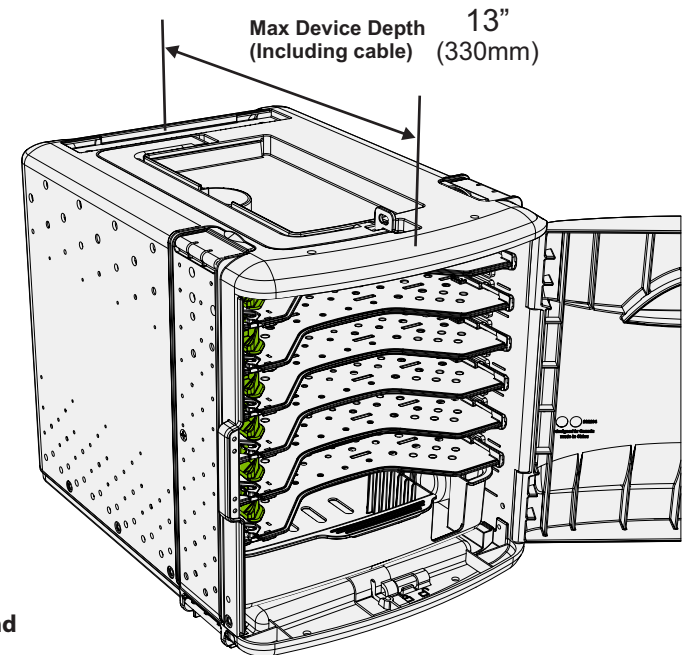

### MAX Dimensions

Tech Tub <sup>2</sup> ® Model	FTT699 Premium Tech Tub <sup>2</sup> ® - 6 devices w/ larger plug adapters		FTT1112 Premium Tech Tub <sup>2</sup> ® - 2x FTT699 Connected Together
Location	Top 5 Shelves	Bottom Shelf	<p>← See FTT699 Dimensions FTT1112 is made up of two FTT699 Tech Tubs connected together.</p>
D (Depth)	13" (330mm)	13" (330mm)	
W (Width)	9 -7/16" (240mm)	9 -7/16" (240mm)	
T (Thickness)	1-1/8" (29mm)	11/16" (18mm)	

**NOTE:**  
If your device uses a plug adapter, check that your adapter will fit on the Tech Tub power bar.  
**See page 5.**

Second shelf can be removed from each tub, allowing two devices to be stacked on bottom shelf to accommodate 6 devices per tub at full thickness 1-1/8" (29mm). See below for details.

### Include charging cable in depth(D) measurement

**NOTE:**  
For more space on bottom shelf, remove the second shelf and stack two devices on the bottom shelf.