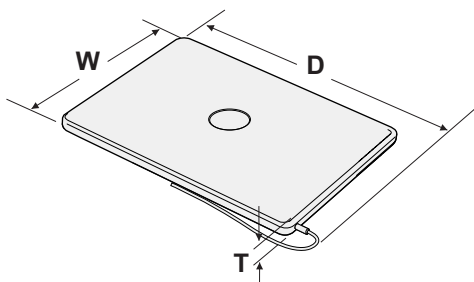

Chromebook/Laptop

(with case if applicable)