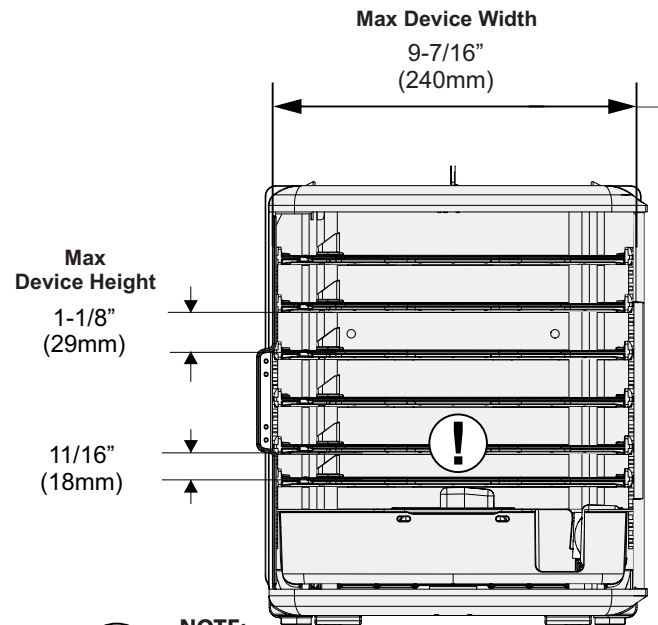

## Compatible Device Dimensions

If your device or device case is not listed in one of the charts, please refer to the maximum sizes shown below.

### MAX Dimensions

Tech Tub <sup>2</sup> ® Model	FTT699 Premium Tech Tub <sup>2</sup> ® - 6 devices w/ larger plug adapters		FTT1112 Premium Tech Tub <sup>2</sup> ® - 2x FTT699 Connected Together
Location	Top 5 Shelves	Bottom Shelf	<p>← See FTT699 Dimensions FTT1112 is made up of two FTT699 Tech Tubs connected together.</p>
D (Depth)	13" (330mm)	13" (330mm)	
W (Width)	9 -7/16" (240mm)	9 -7/16" (240mm)	
T (Thickness)	1-1/8" (29mm)	11/16" (18mm)	

**NOTE:**  
If your device uses a plug adapter, check that your adapter will fit on the Tech Tub power bar.  
**See page 5.**

Second shelf can be removed from each tub, allowing two devices to be stacked on bottom shelf to accommodate 6 devices per tub at full thickness 1-1/8" (29mm). See below for details.

### Include charging cable in depth(D) measurement

**NOTE:**  
For more space on bottom shelf, remove the second shelf and stack two devices on the bottom shelf.