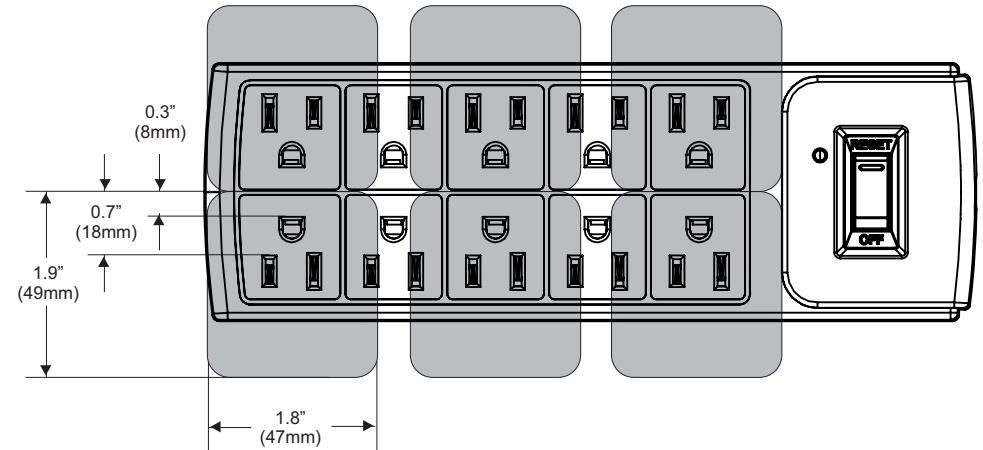

FTT699: 6 x Large Adapters on 10-Outlet Power Bar
FTT1112: 12 x Large Adapters on 2 x 10-Outlet Power Bars

**Need more help
with device compatibility?**

Call our customer service number at **1-800-267-8494**